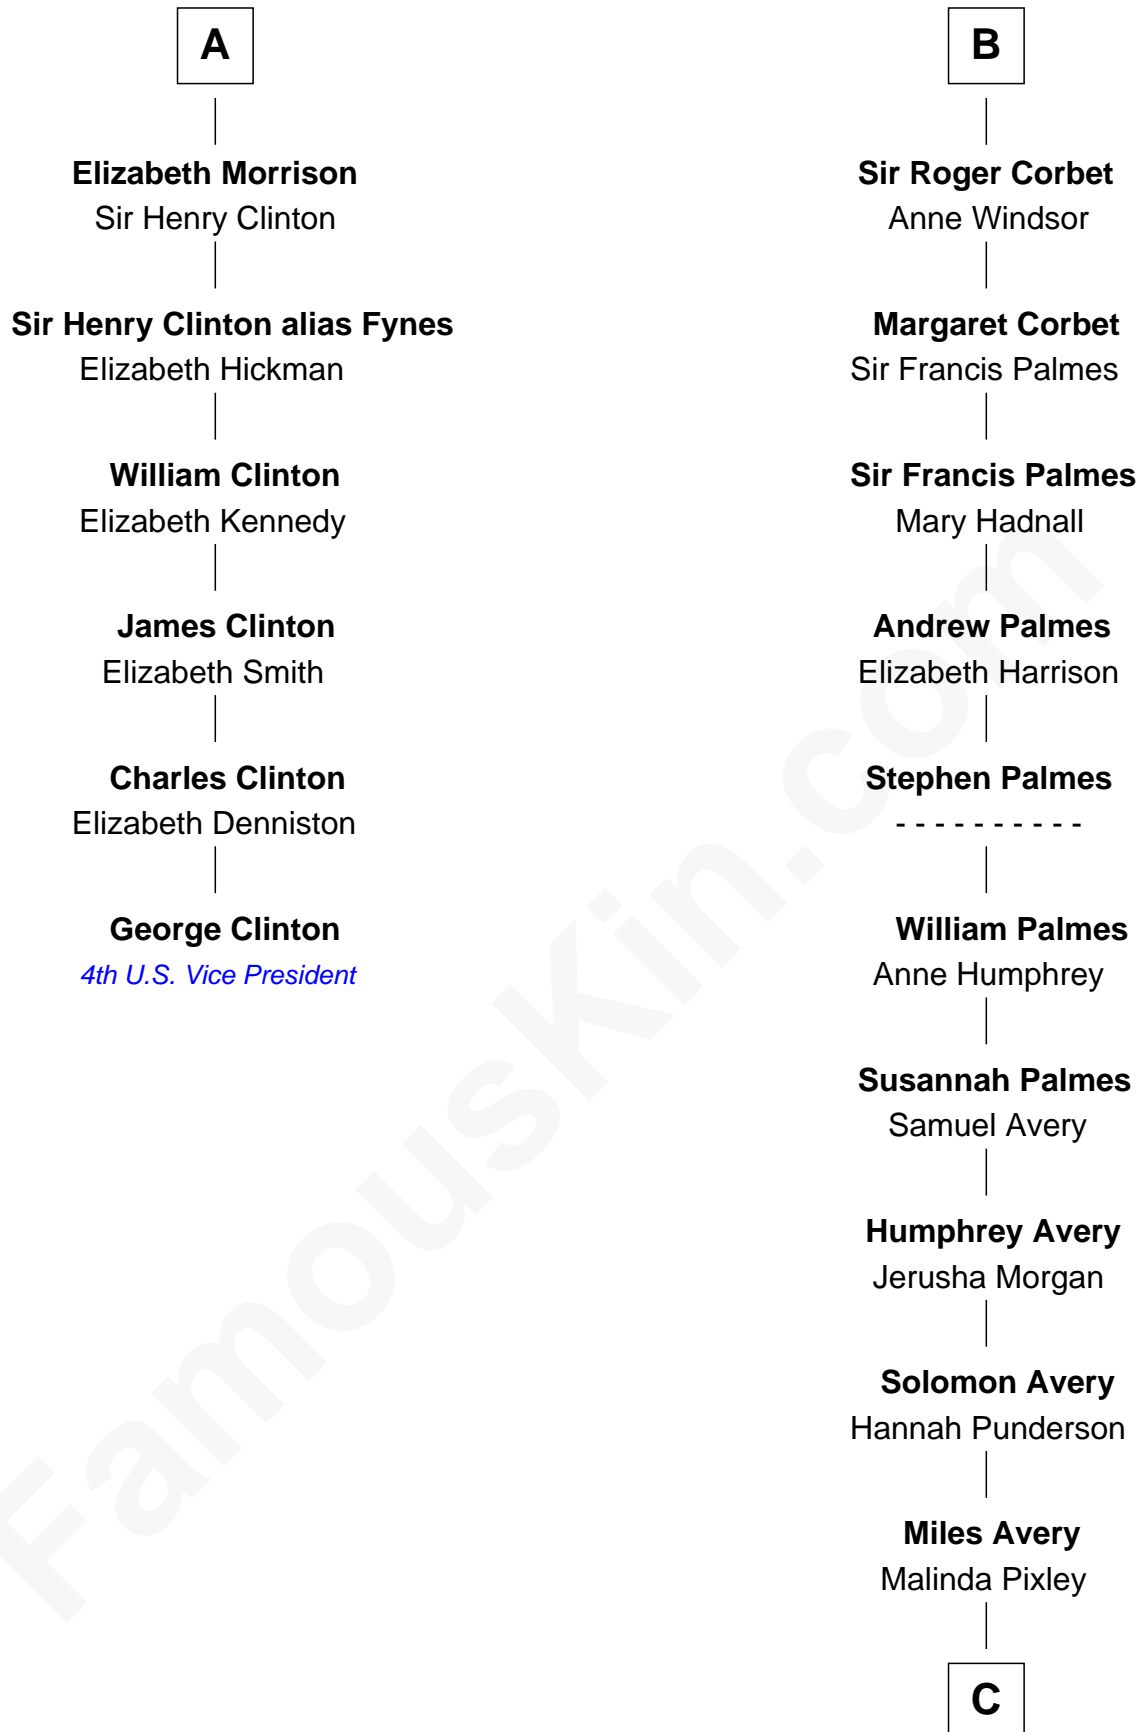

# FamousKin.com Relationship Chart of

**George Clinton**

*4th U.S. Vice President*

12th cousin 7 times removed of

**John D. Rockefeller**

*Founder of the Standard Oil Company*

**C**

—  
**Lucy Avery**

Godfrey Lewis Rockefeller

—  
**William Avery Rockefeller**

Eliza Davison

—  
**John D. Rockefeller**

*Founder of the Standard Oil Company*

FamousKin.com