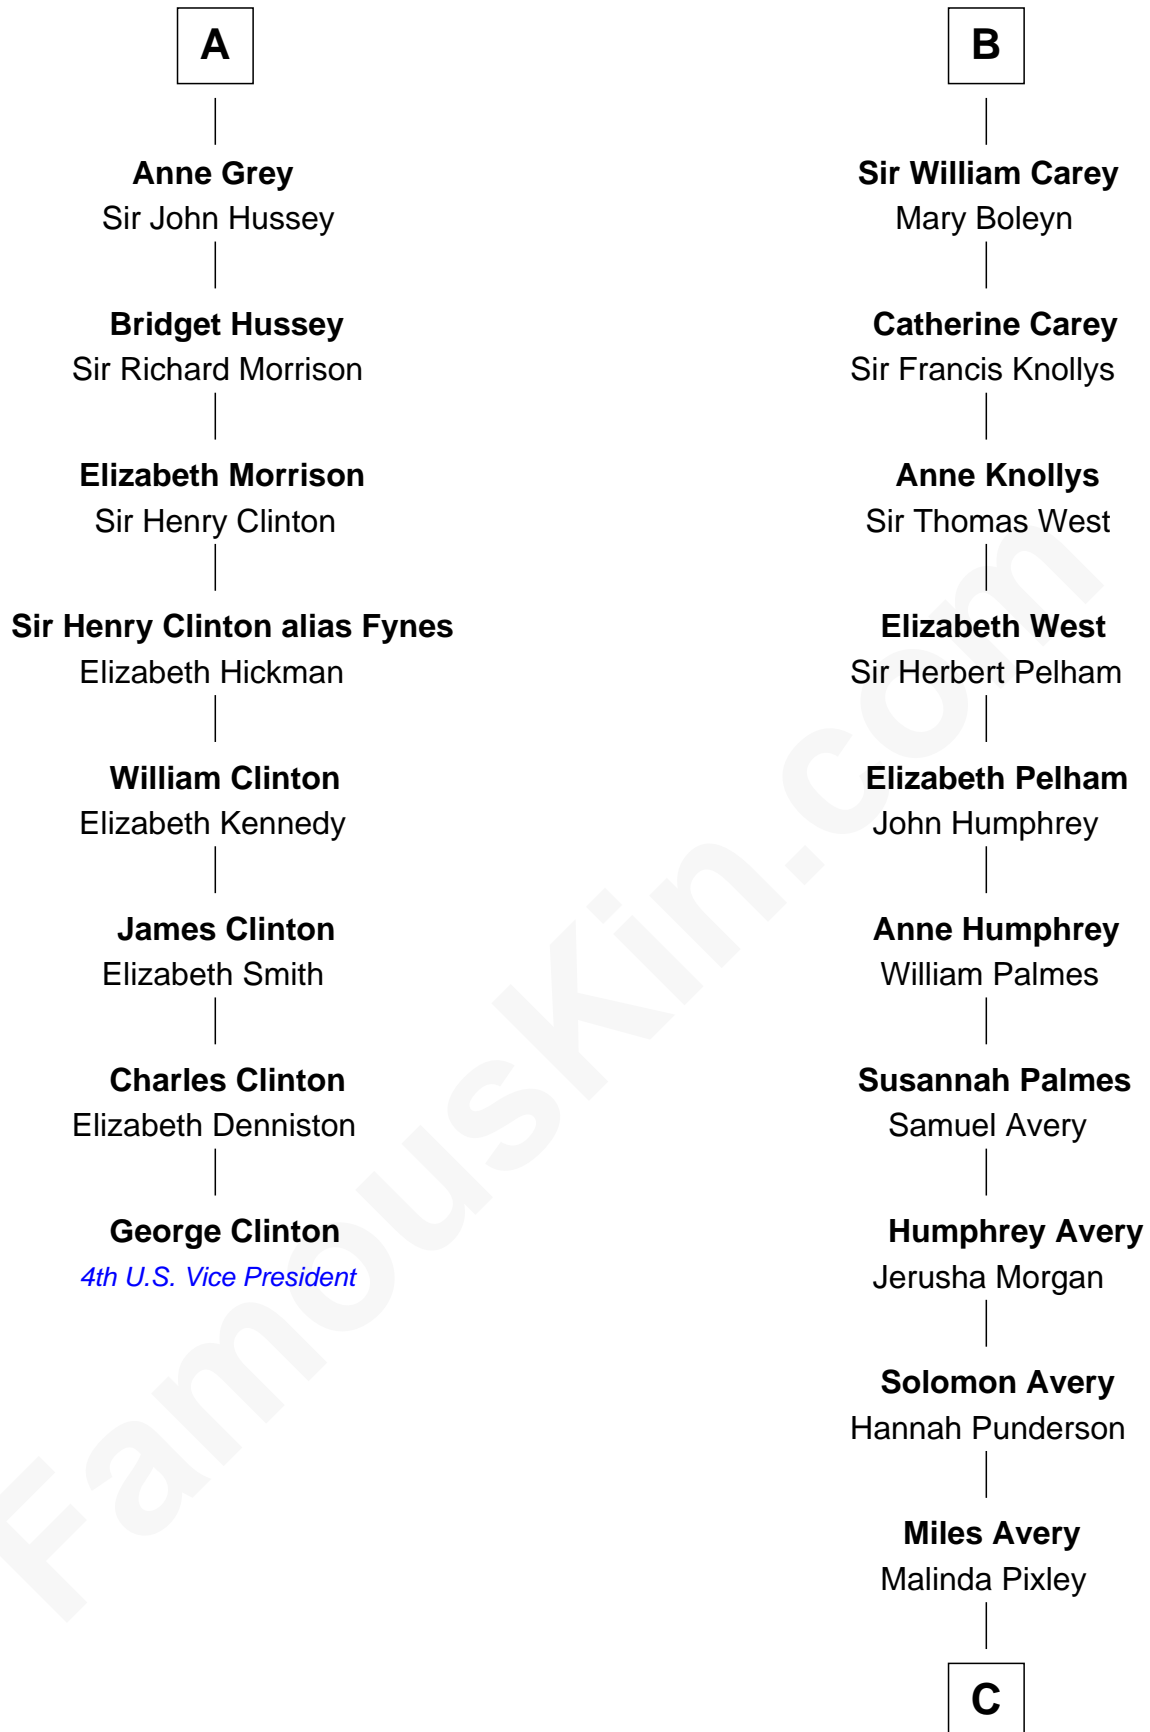

FamousKin.com Relationship Chart of

George Clinton

4th U.S. Vice President

14th cousin 5 times removed of

John D. Rockefeller

Founder of the Standard Oil Company

Roger de Mortimer

Joan de Geneville

Sir Edmund Mortimer
Elizabeth de Badlesmere

Sir Roger de Mortimer
Philippa de Montagu

Edmund Mortimer
Philippa Plantagenet

Elizabeth Mortimer
Sir Henry Percy

Sir Henry Percy
Eleanor Neville

Katherine Percy
Sir Edmund Grey

George Grey
Catherine Herbert

A

Margaret de Mortimer
Thomas de Berkeley

Maurice de Berkeley
Elizabeth le Despencer

Thomas de Berkeley
Margaret de Lisle

Elizabeth de Berkeley
Richard de Beauchamp

Eleanor Beauchamp
Edmund Beaufort

Eleanor Beaufort
Sir Robert Spencer

Margaret Spencer
Sir Thomas Carey

B

C

—
Lucy Avery

Godfrey Lewis Rockefeller

—
William Avery Rockefeller

Eliza Davison