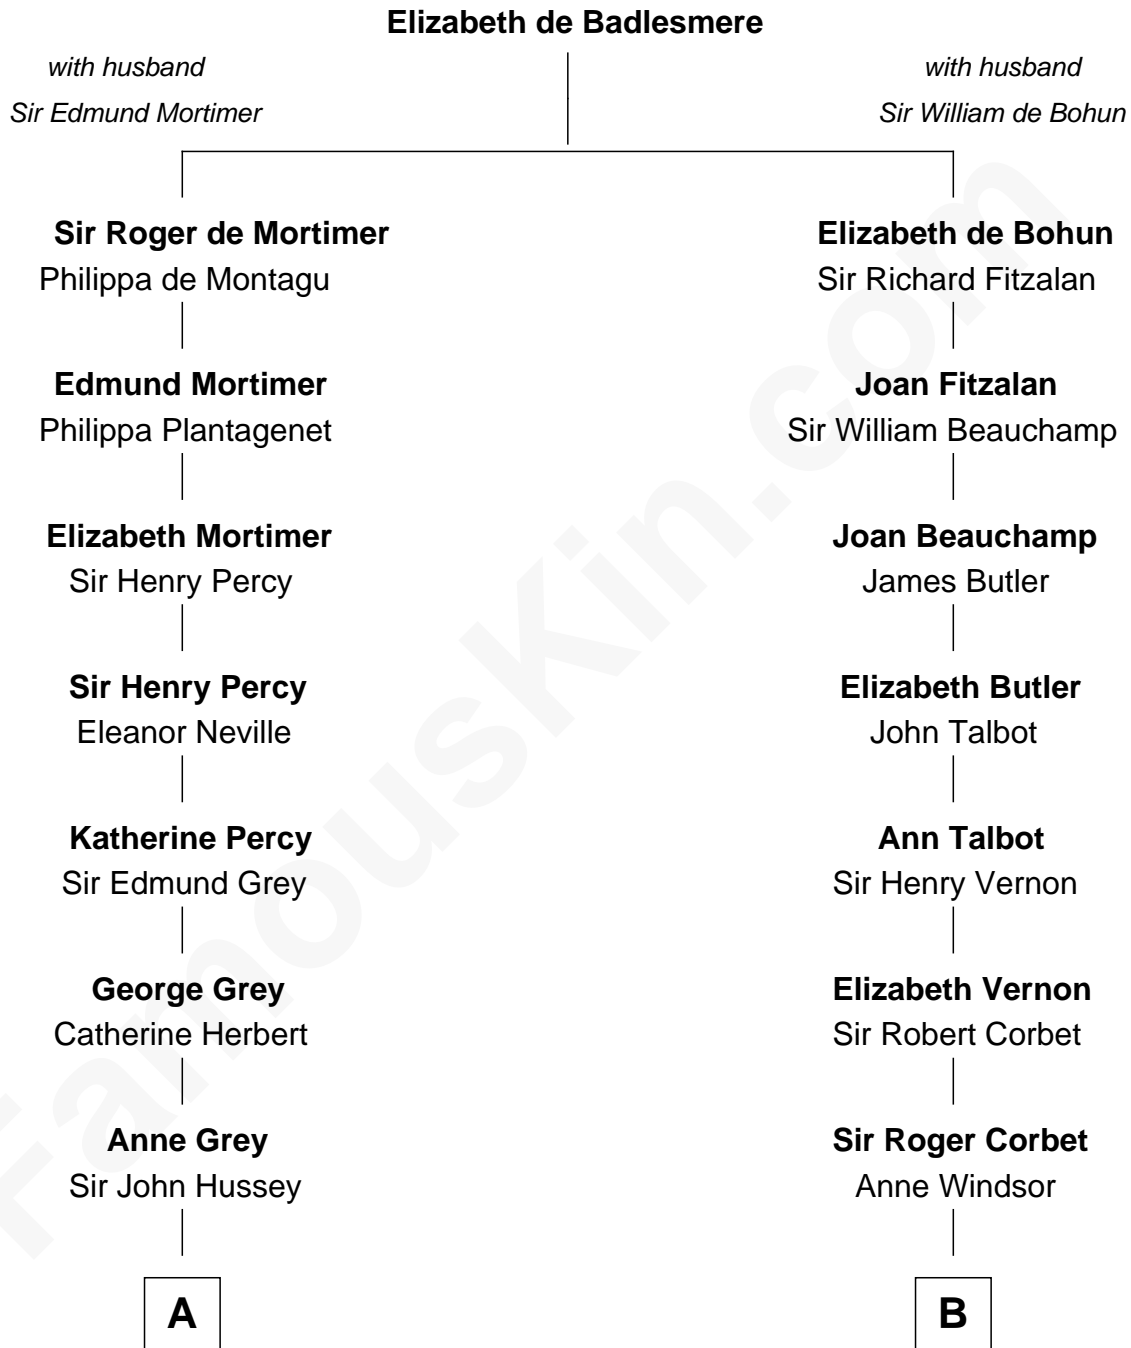

FamousKin.com

Relationship Chart of

George Clinton

4th U.S. Vice President

13th cousin 5 times removed of

John D. Rockefeller

Founder of the Standard Oil Company

C

|
William Avery Rockefeller

Eliza Davison

|
John D. Rockefeller

Founder of the Standard Oil Company

FamousKin.com