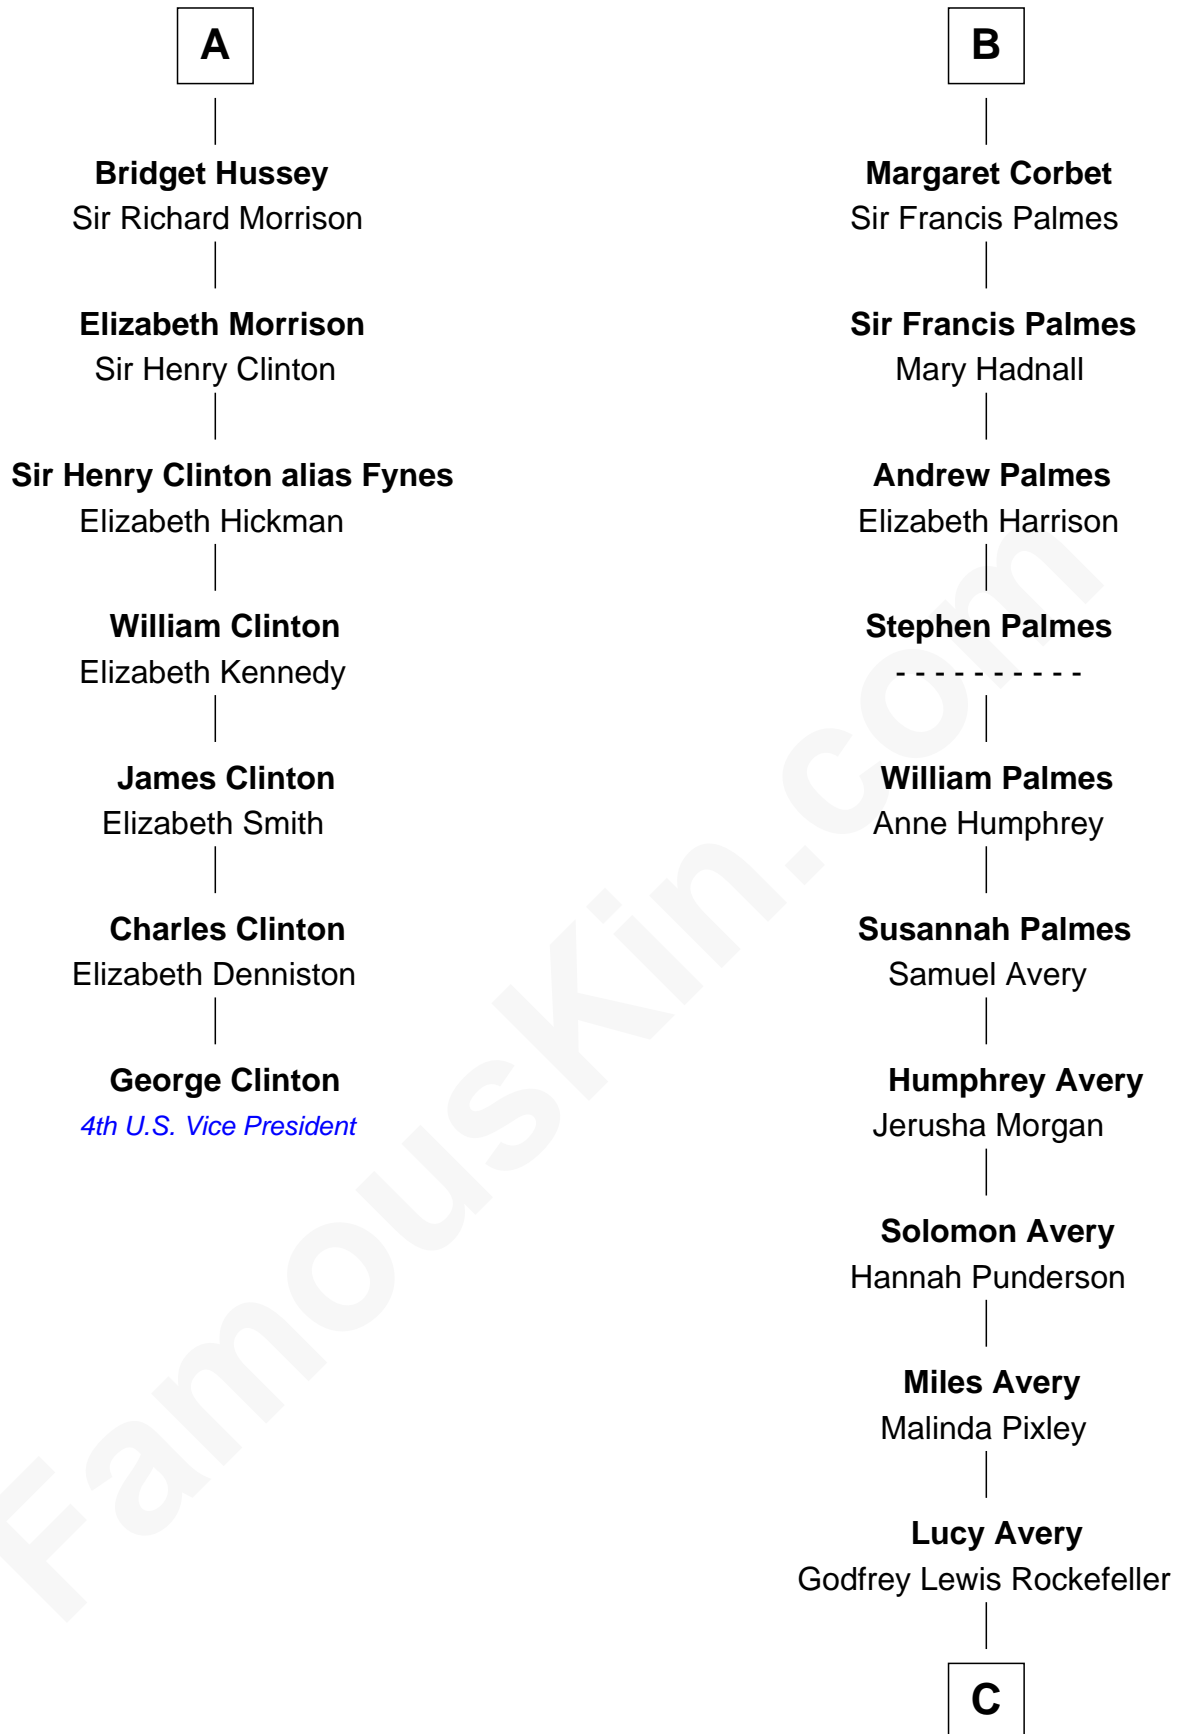

FamousKin.com

Relationship Chart of

George Clinton

4th U.S. Vice President

13th cousin 5 times removed of

John D. Rockefeller

Founder of the Standard Oil Company

C

|
William Avery Rockefeller

Eliza Davison

|
John D. Rockefeller

Founder of the Standard Oil Company

FamousKin.com