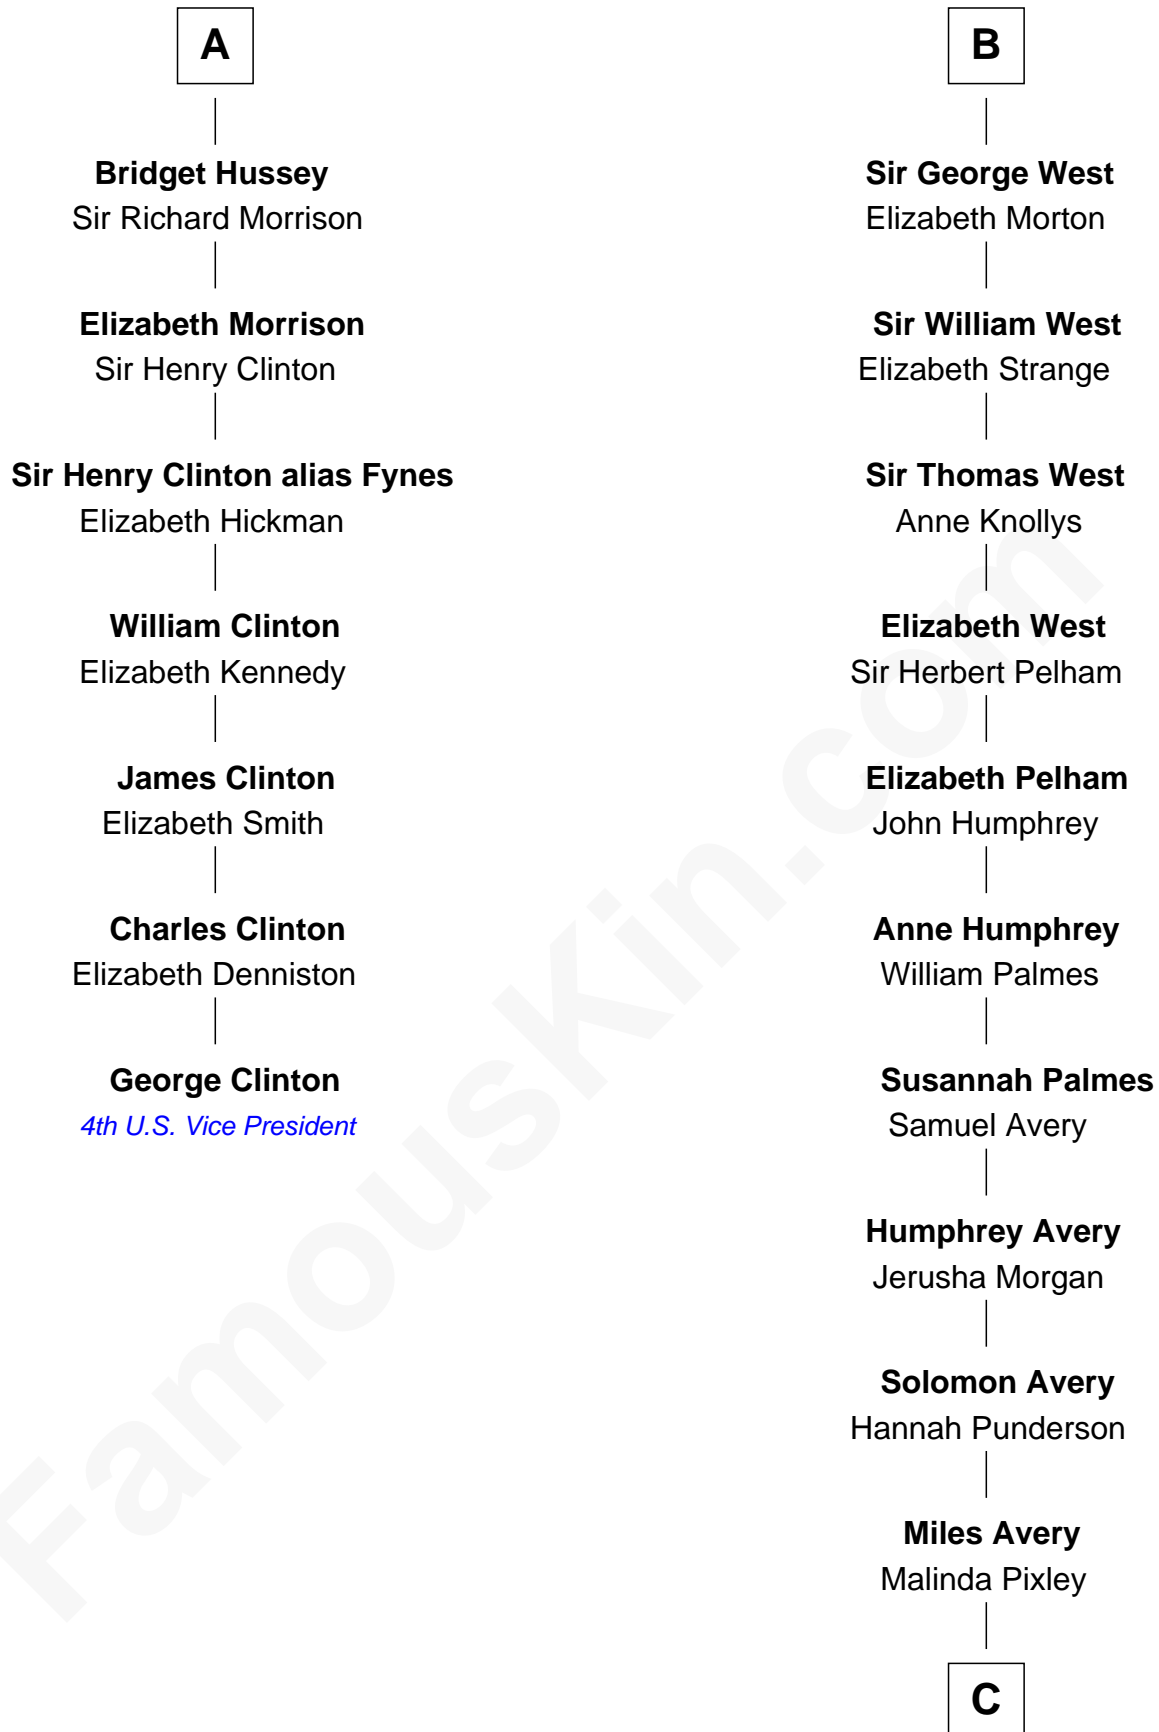

FamousKin.com

Relationship Chart of

George Clinton

4th U.S. Vice President

13th cousin 6 times removed of

John D. Rockefeller

Founder of the Standard Oil Company

C

—
Lucy Avery

Godfrey Lewis Rockefeller

—
William Avery Rockefeller

Eliza Davison

—
John D. Rockefeller

Founder of the Standard Oil Company

FamousKin.com