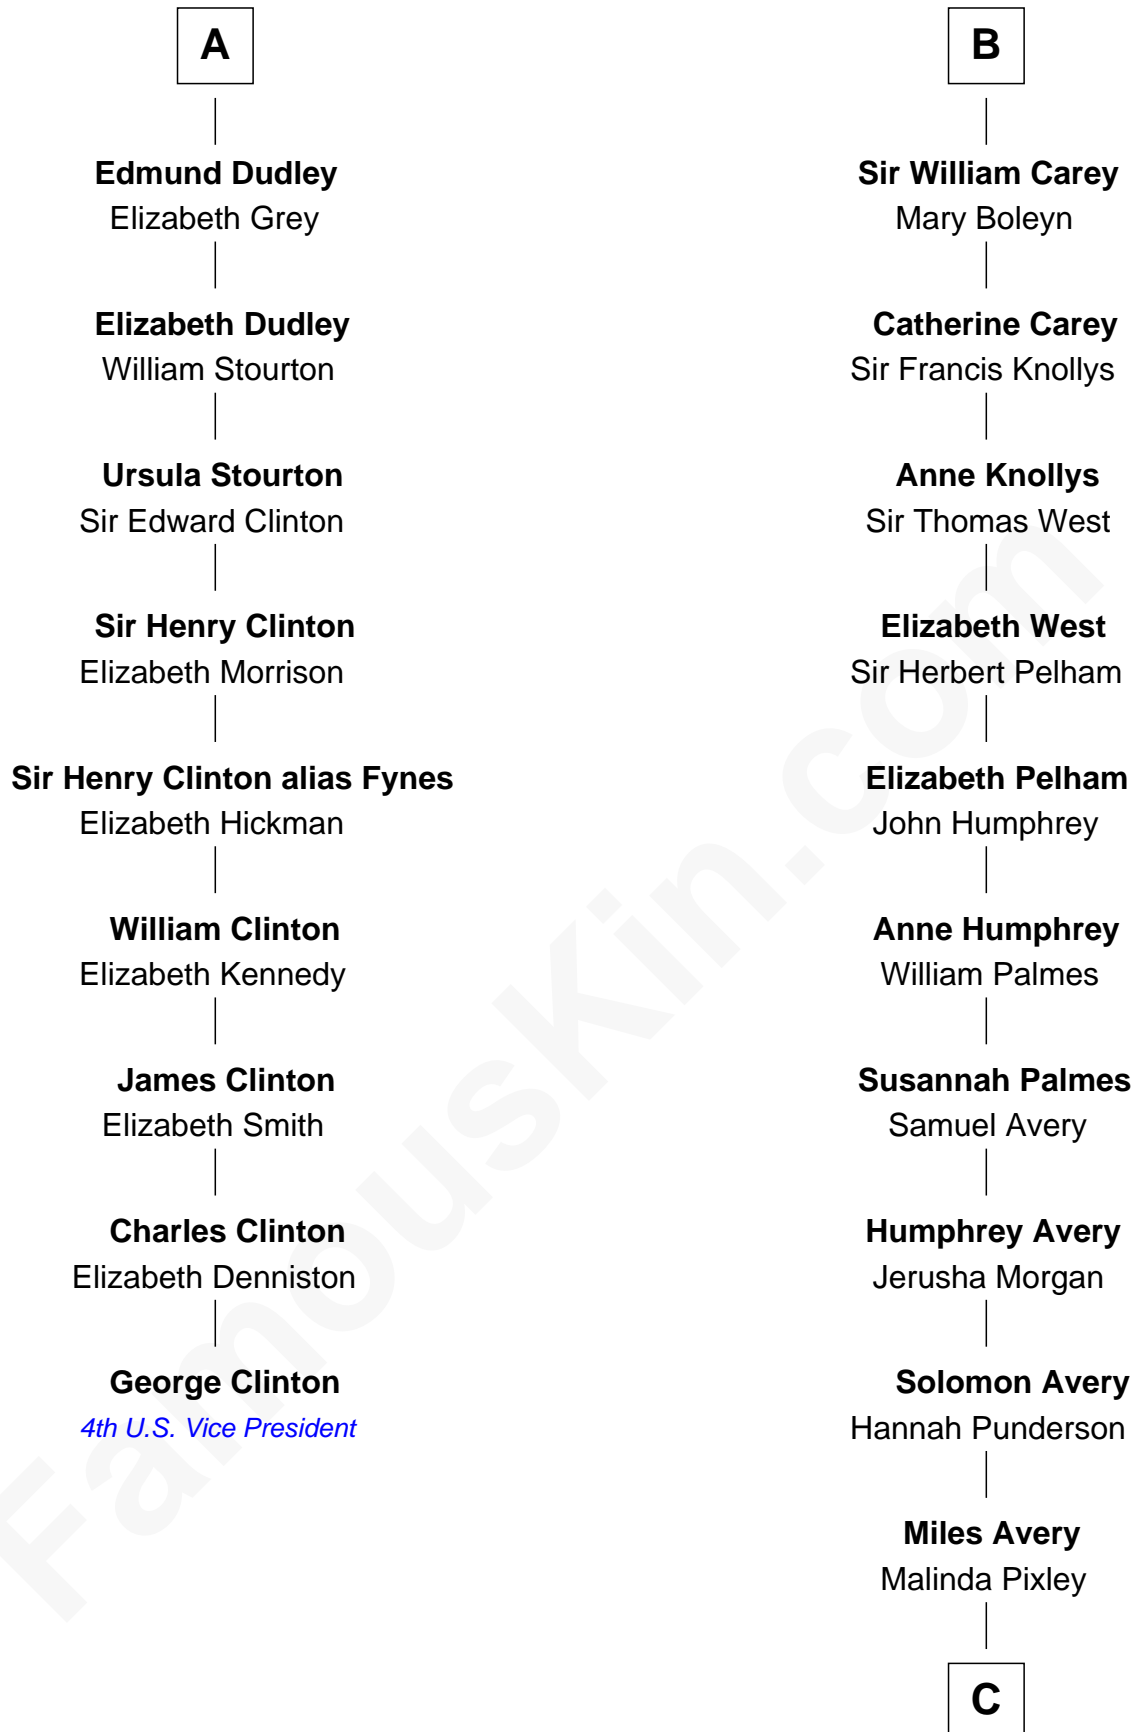

FamousKin.com Relationship Chart of

George Clinton

4th U.S. Vice President

15th cousin 4 times removed of

John D. Rockefeller

Founder of the Standard Oil Company

Sir Hugh le Despencer

Isabella de Beauchamp

Eleanor de Clare

Elizabeth le Despencer

Maurice de Berkeley

Thomas de Berkeley

Margaret de Lisle

Elizabeth de Berkeley

Richard de Beauchamp

Eleanor Beauchamp

Edmund Beaufort

Eleanor Beaufort

Sir Robert Spencer

Margaret Spencer

Sir Thomas Carey

B

C

—
Lucy Avery

Godfrey Lewis Rockefeller

—
William Avery Rockefeller

Eliza Davison

—
John D. Rockefeller

Founder of the Standard Oil Company

FamousKin.com