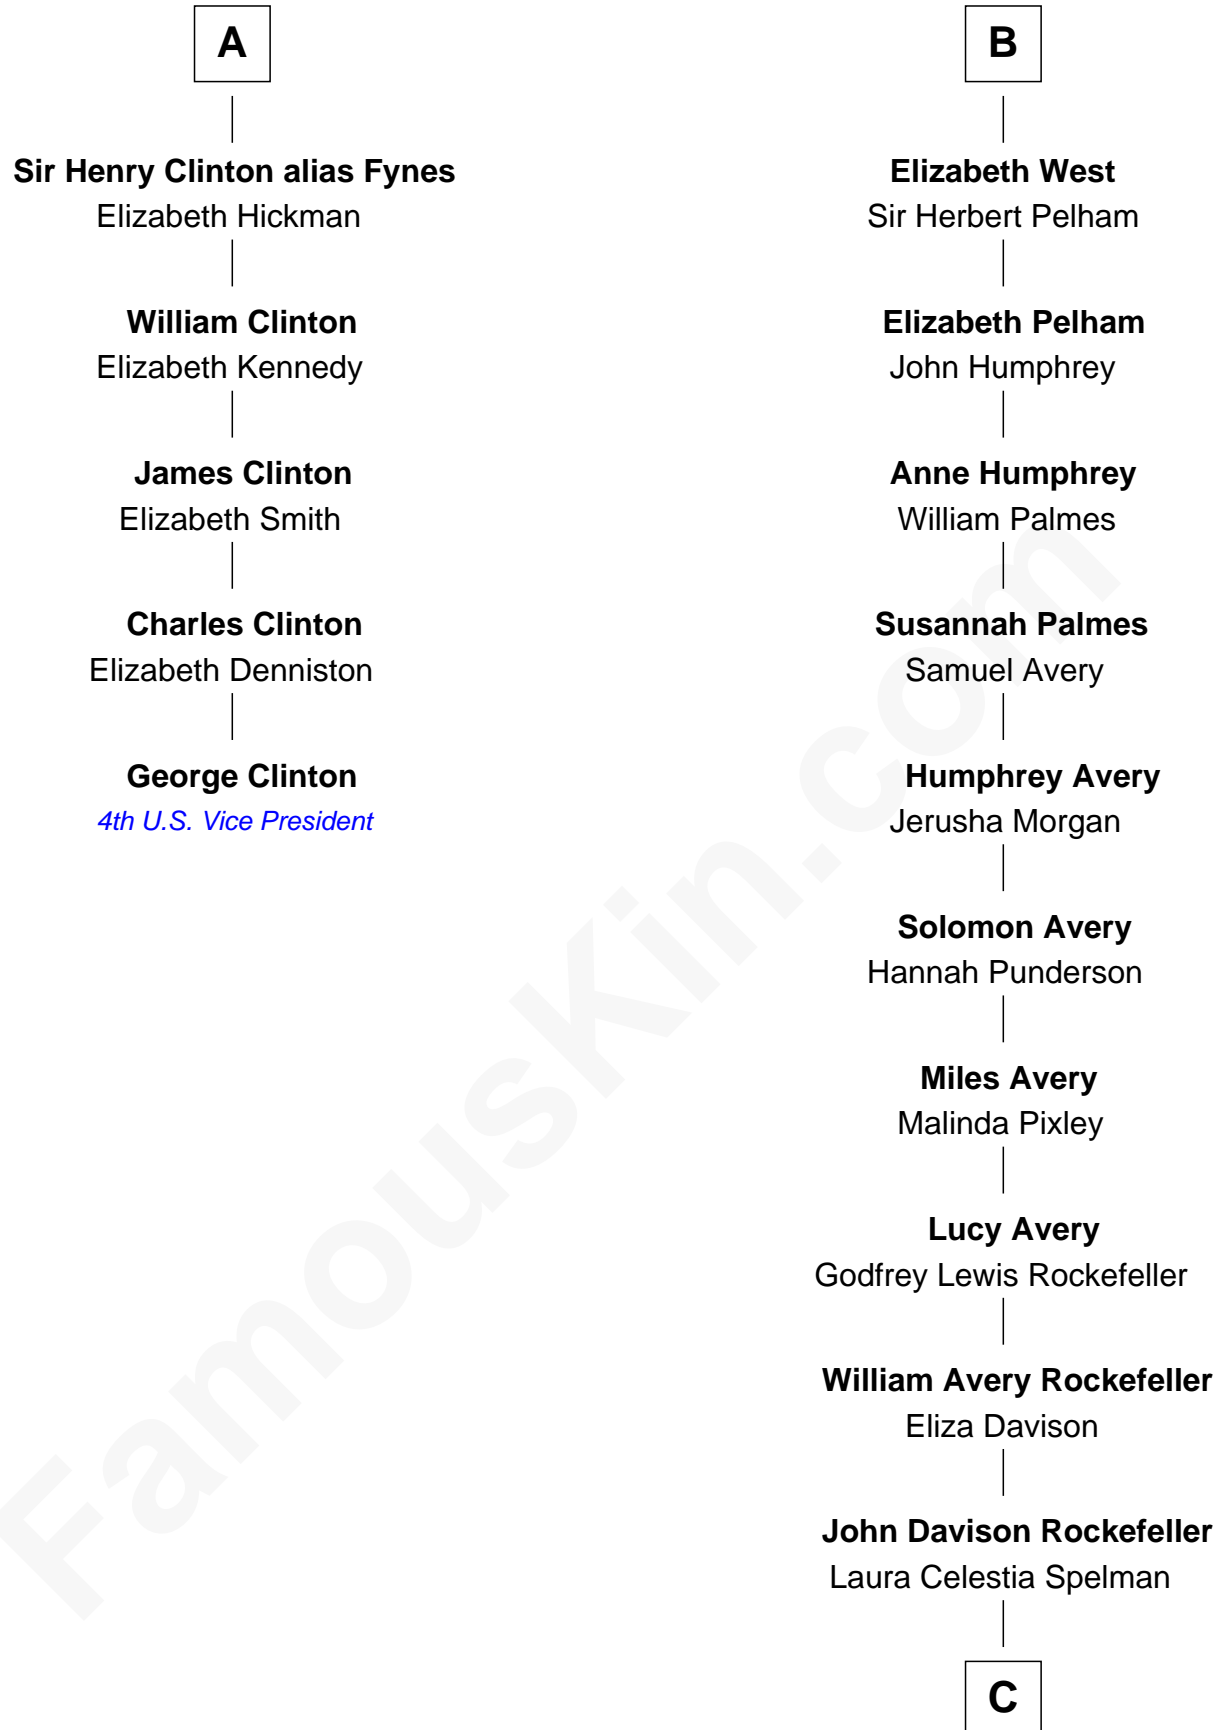

FamousKin.com Relationship Chart of

George Clinton

4th U.S. Vice President

11th cousin 7 times removed of

Nelson Rockefeller

41st U.S. Vice-President

C

John Davison Rockefeller

Abby Greene Aldrich

Nelson Rockefeller

41st U.S. Vice-President

FamousKin.com