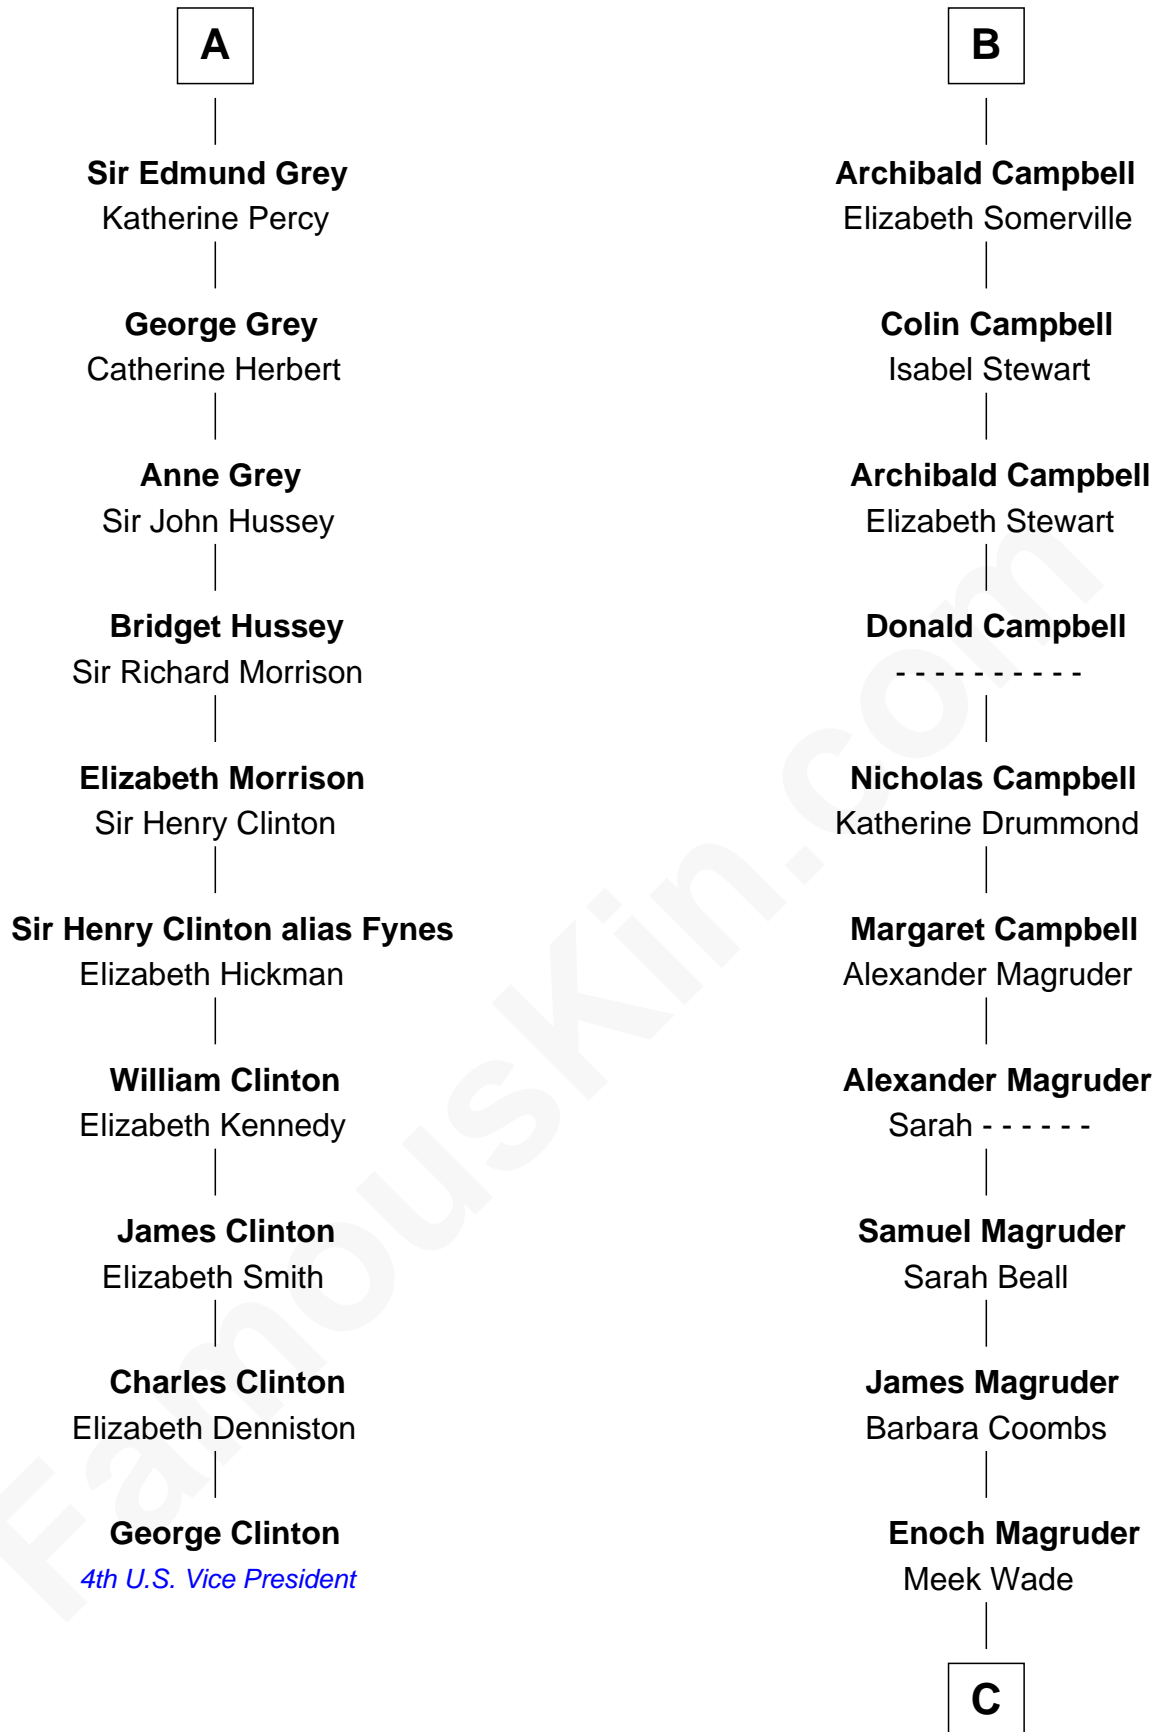

FamousKin.com Relationship Chart of

George Clinton

4th U.S. Vice President

16th cousin 5 times removed of

Emily Post

American Author on Etiquette

C

Mary Meek Magruder

Thomas Clagett

Sarah Magruder Clagett

Upton Bruce

Marian Bruce

William Price

Bruce Price

Mary Josephine Lee

Emily Post