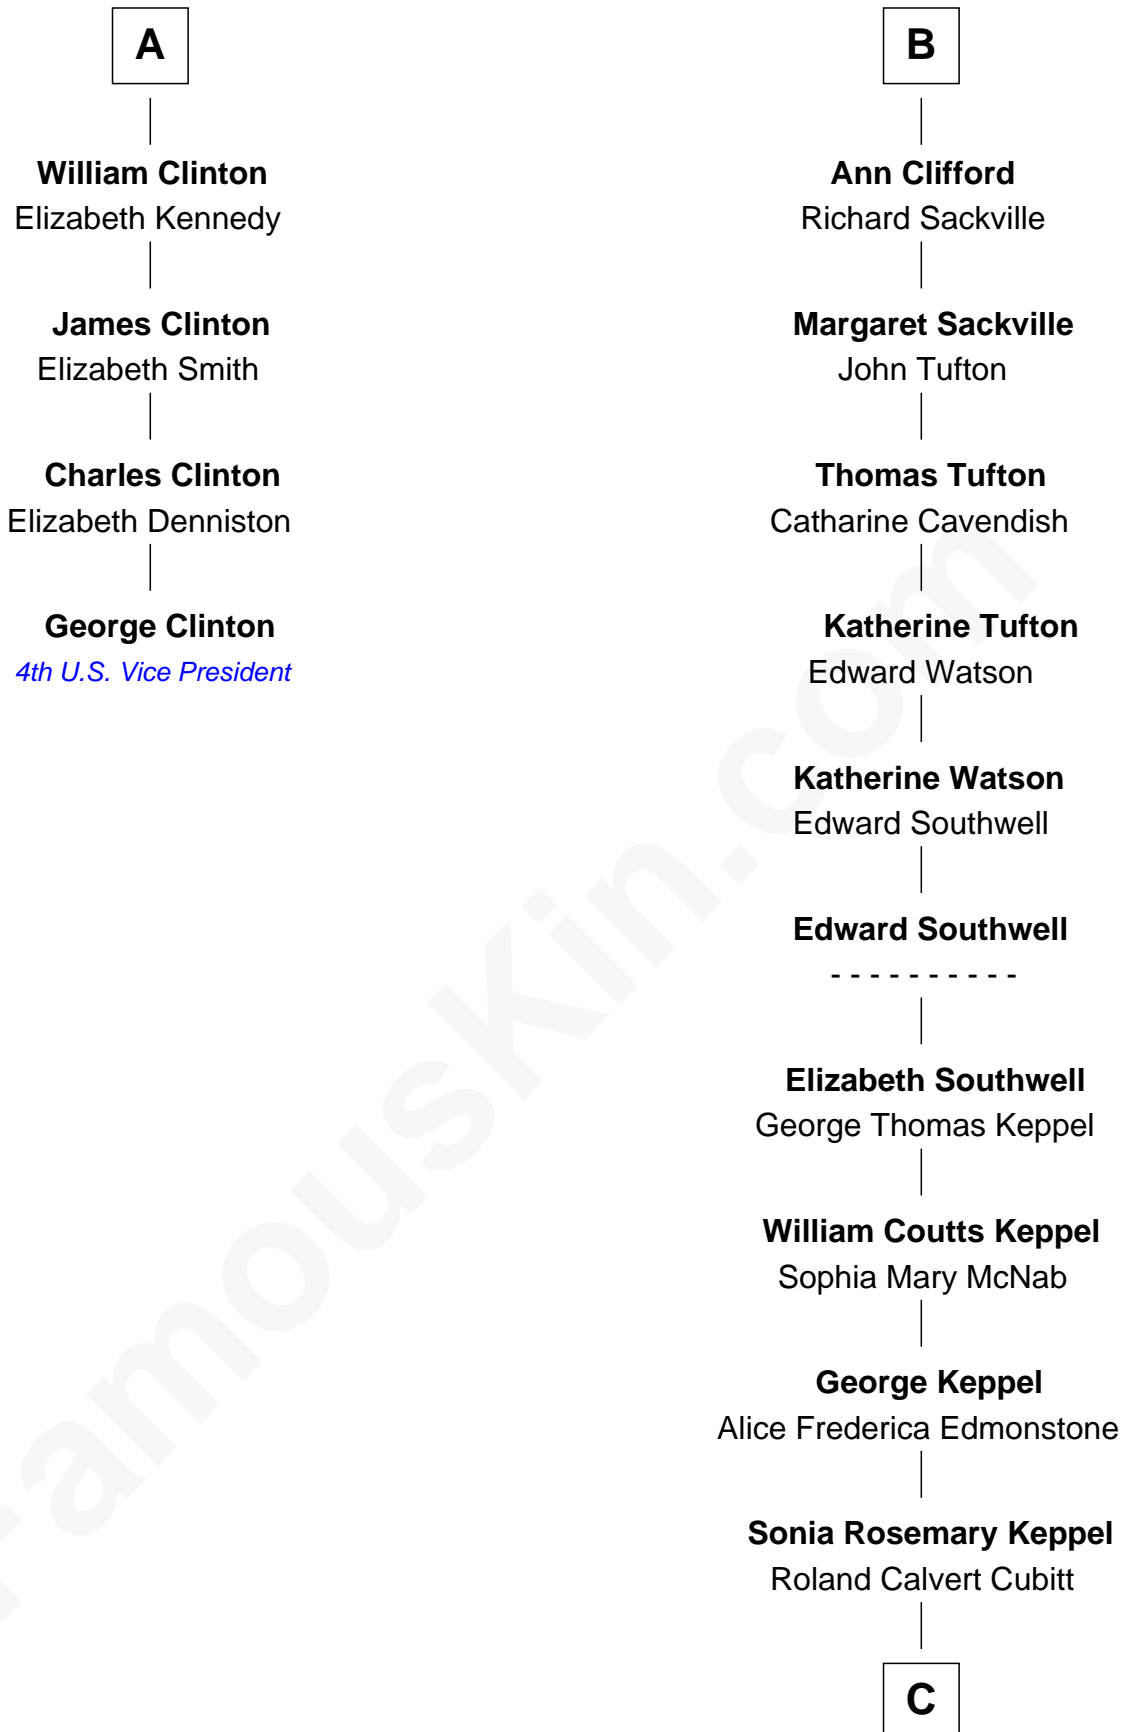

FamousKin.com

Relationship Chart of

George Clinton

4th U.S. Vice President

10th cousin 8 times removed of

Camilla Parker Bowles

Queen Consort of the United Kingdom

C