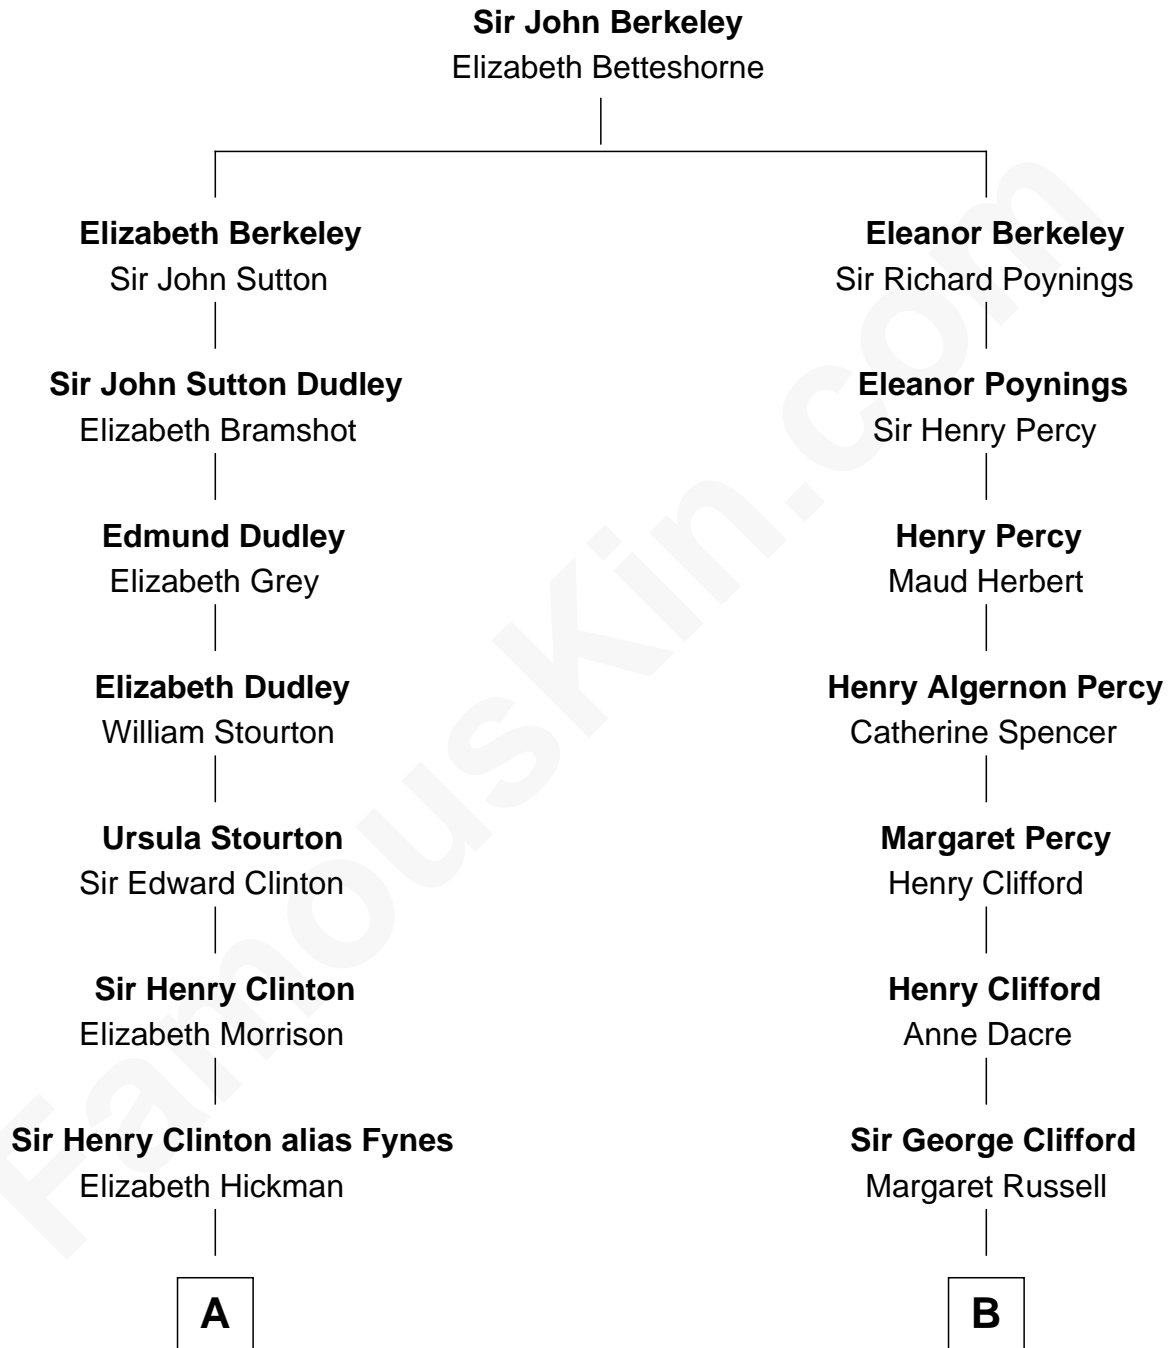

FamousKin.com

Relationship Chart of

George Clinton

4th U.S. Vice President

10th cousin 8 times removed of

Camilla Parker Bowles

Queen Consort of the United Kingdom

C

Rosalind Maud Cubitt
Bruce Middleton Hope Shand

Camilla Parker Bowles
Queen Consort

FamousKin.com