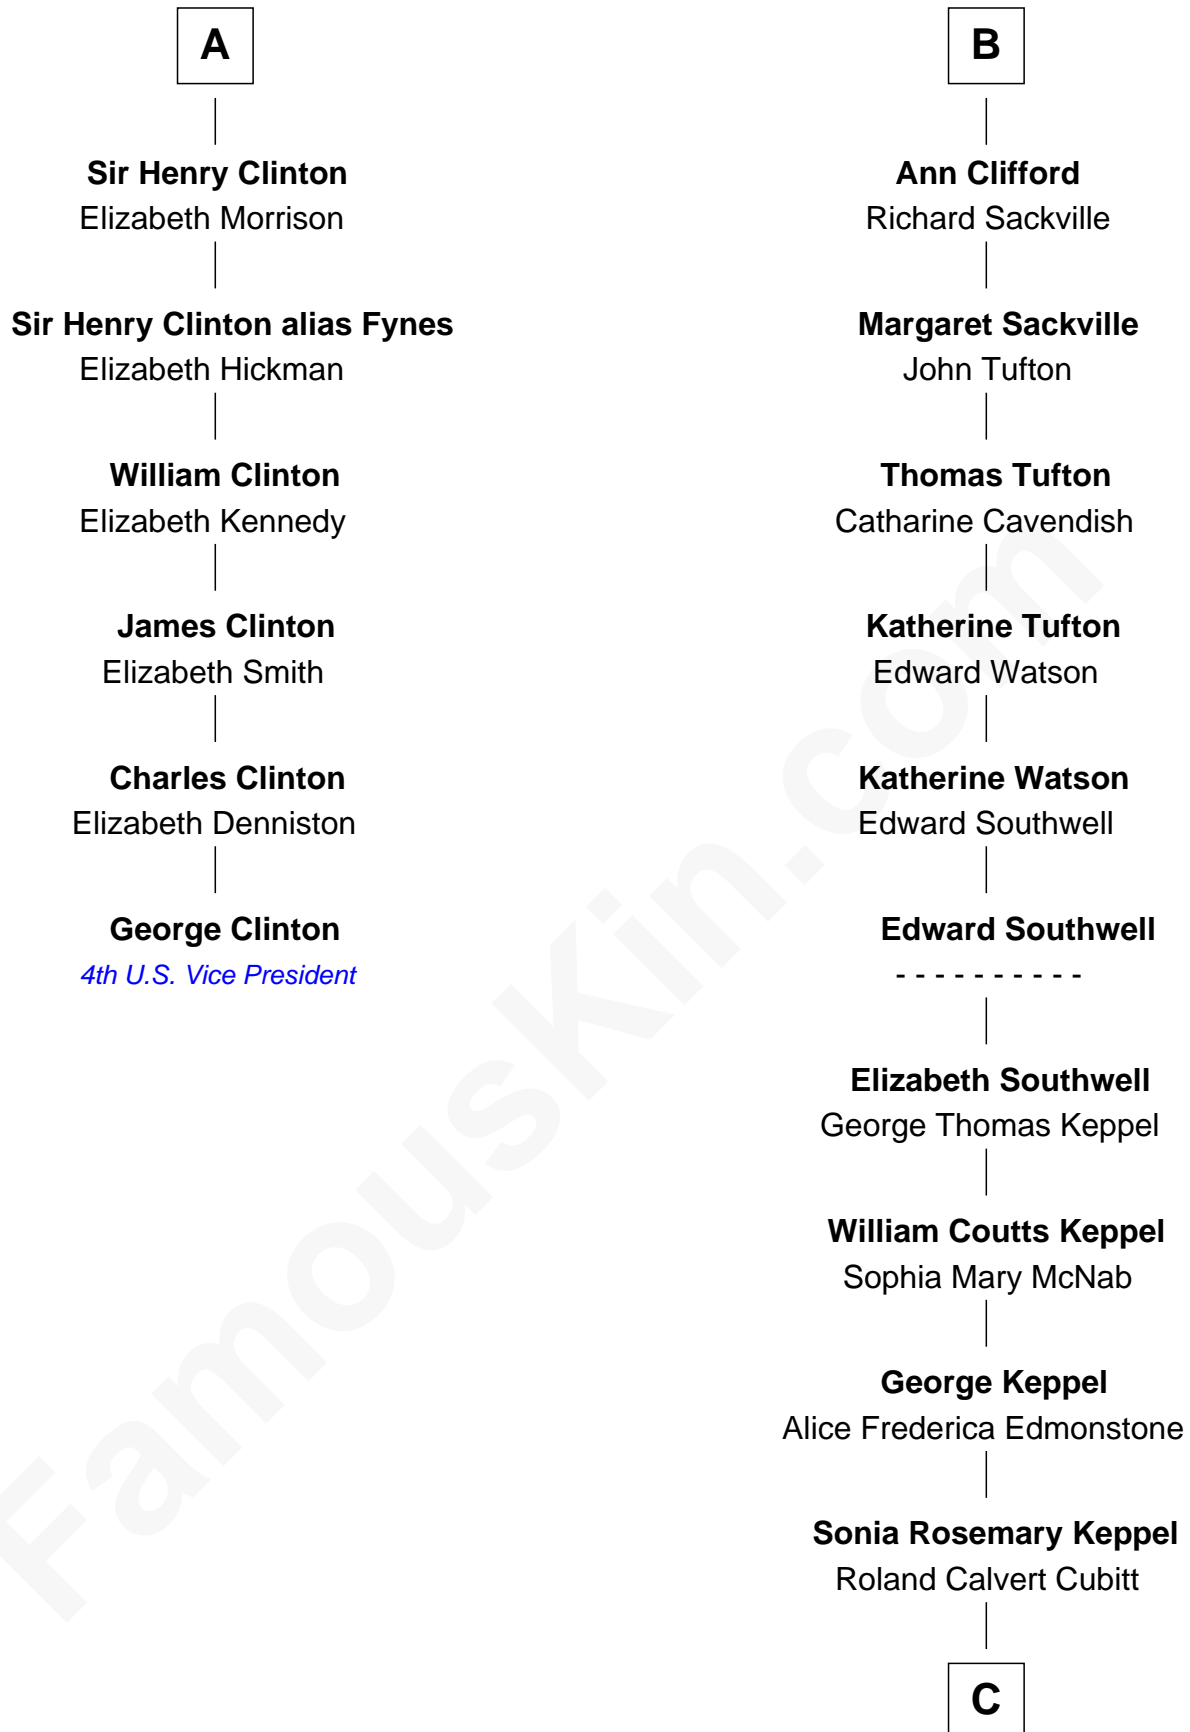

FamousKin.com

Relationship Chart of

George Clinton

4th U.S. Vice President

12th cousin 6 times removed of

Camilla Parker Bowles

Queen Consort of the United Kingdom

Sir Philip le Despencer

Elizabeth - - - - -

C

Rosalind Maud Cubitt
Bruce Middleton Hope Shand

Camilla Parker Bowles
Queen Consort

FamousKin.com