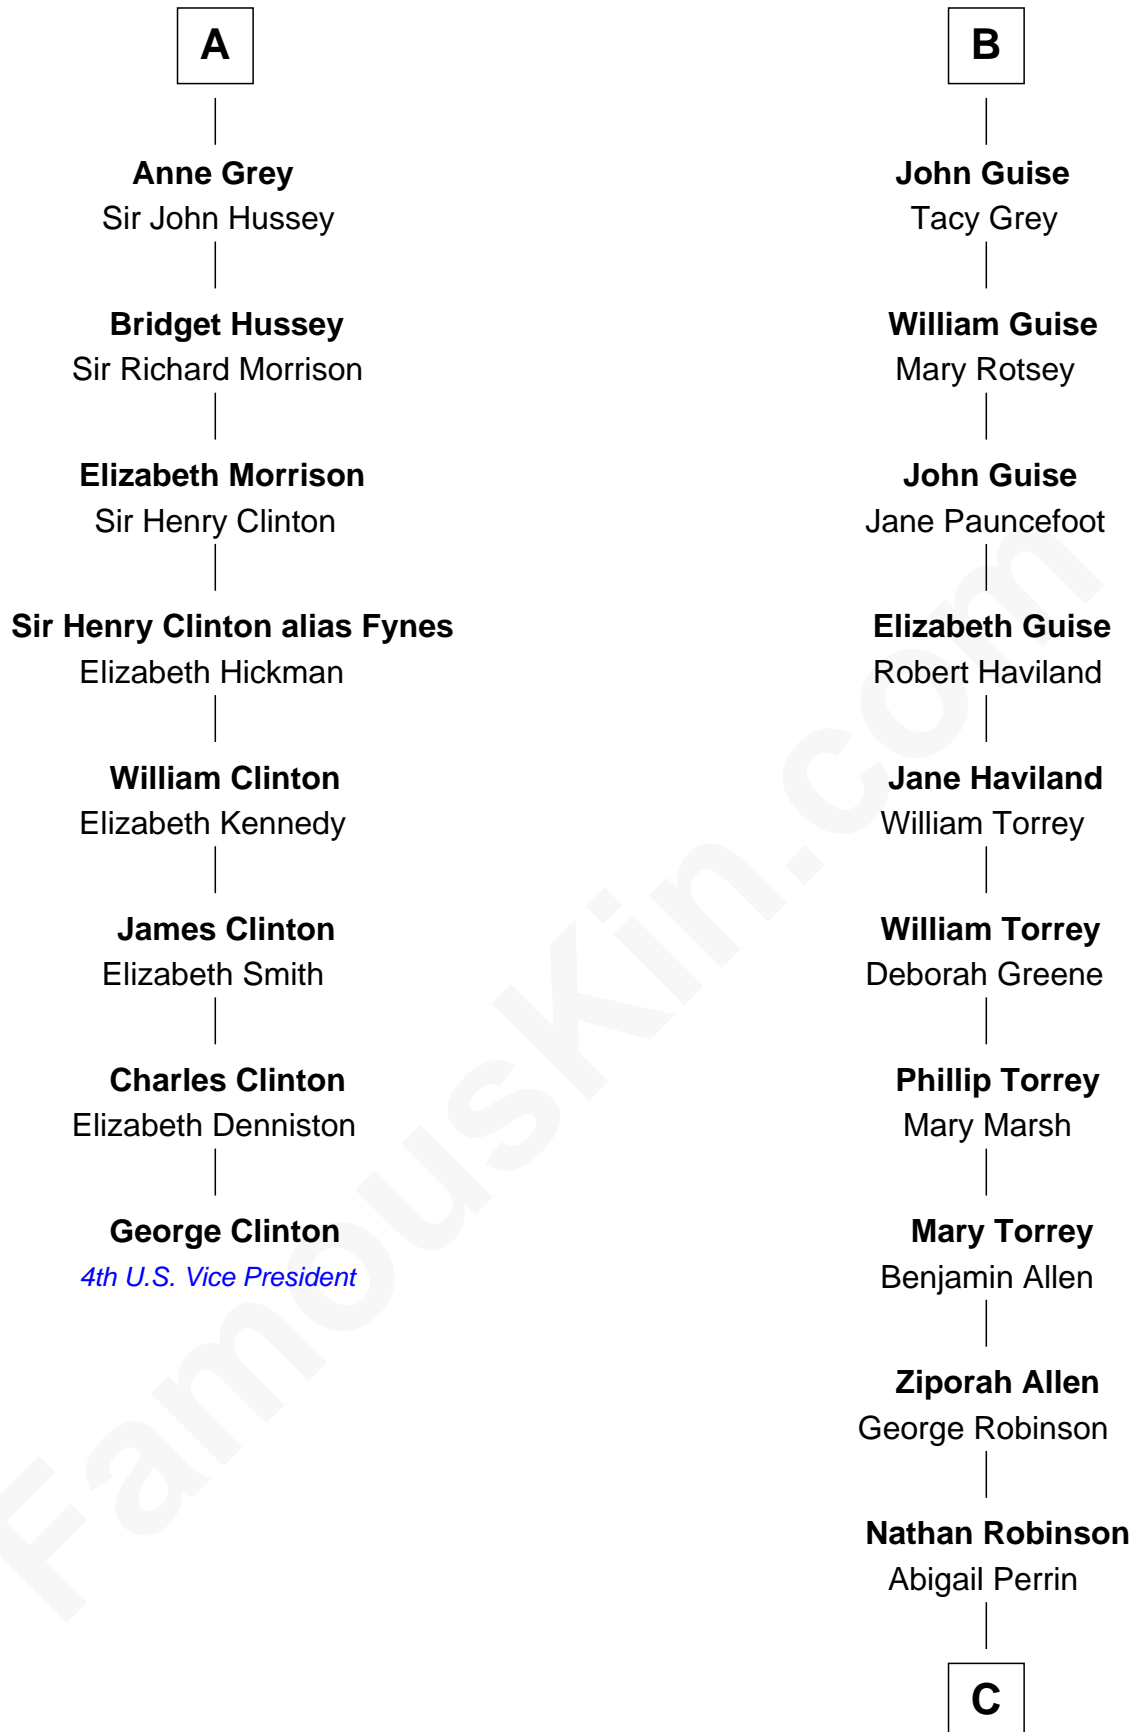

# FamousKin.com Relationship Chart of

**George Clinton**

*4th U.S. Vice President*

14th cousin 7 times removed of

**Raquel Welch**

*Movie Actress*

**Sir Thebaud de Verdun**

*with wife  
Maud Mortimer*

Elizabeth Bromwich

**Sir Walter Devereux**

Elizabeth Merbery

**Anne Devereux**

William Herbert

**Catherine Herbert**

George Grey

**A**

**Margaret Beauchamp**

Sir John Wysham

**Alice Wysham**

John de Guise

**Sir John Guise**

Anne Berkeley

**B**

**C**

**Hannah Kent Robinson**

Elbridge Gerry Hall

**Justin Smith Hall**

Sarah Mehitable Stanford

**Emery Stanford Hall**

Clara Louise Adams

**Josephine Sarah Hall**

Armando Carlos Tejada