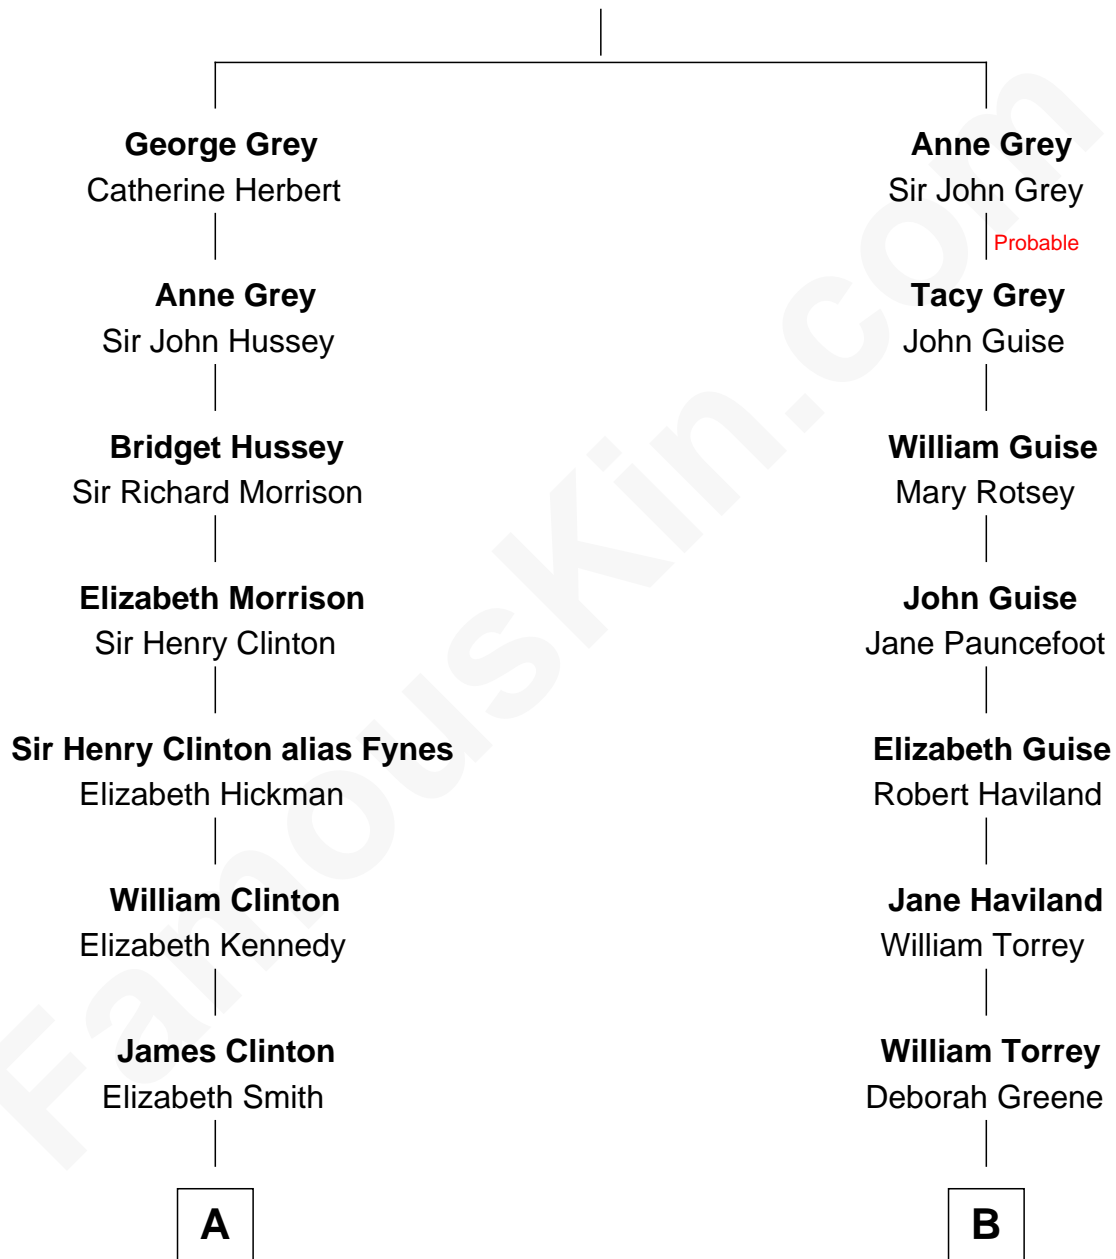

FamousKin.com Relationship Chart of

George Clinton

4th U.S. Vice President

8th cousin 7 times removed of

Raquel Welch

Movie Actress

Sir Edmund Grey

Katherine Percy

A

Charles Clinton
Elizabeth Denniston

George Clinton
4th U.S. Vice President

B

Phillip Torrey
Mary Marsh

Mary Torrey
Benjamin Allen

Ziporah Allen
George Robinson

Nathan Robinson
Abigail Perrin

Hannah Kent Robinson
Elbridge Gerry Hall

Justin Smith Hall
Sarah Mehitable Stanford

Emery Stanford Hall
Clara Louise Adams

Josephine Sarah Hall
Armando Carlos Tejada

Raquel Welch
aka Raquel Welch