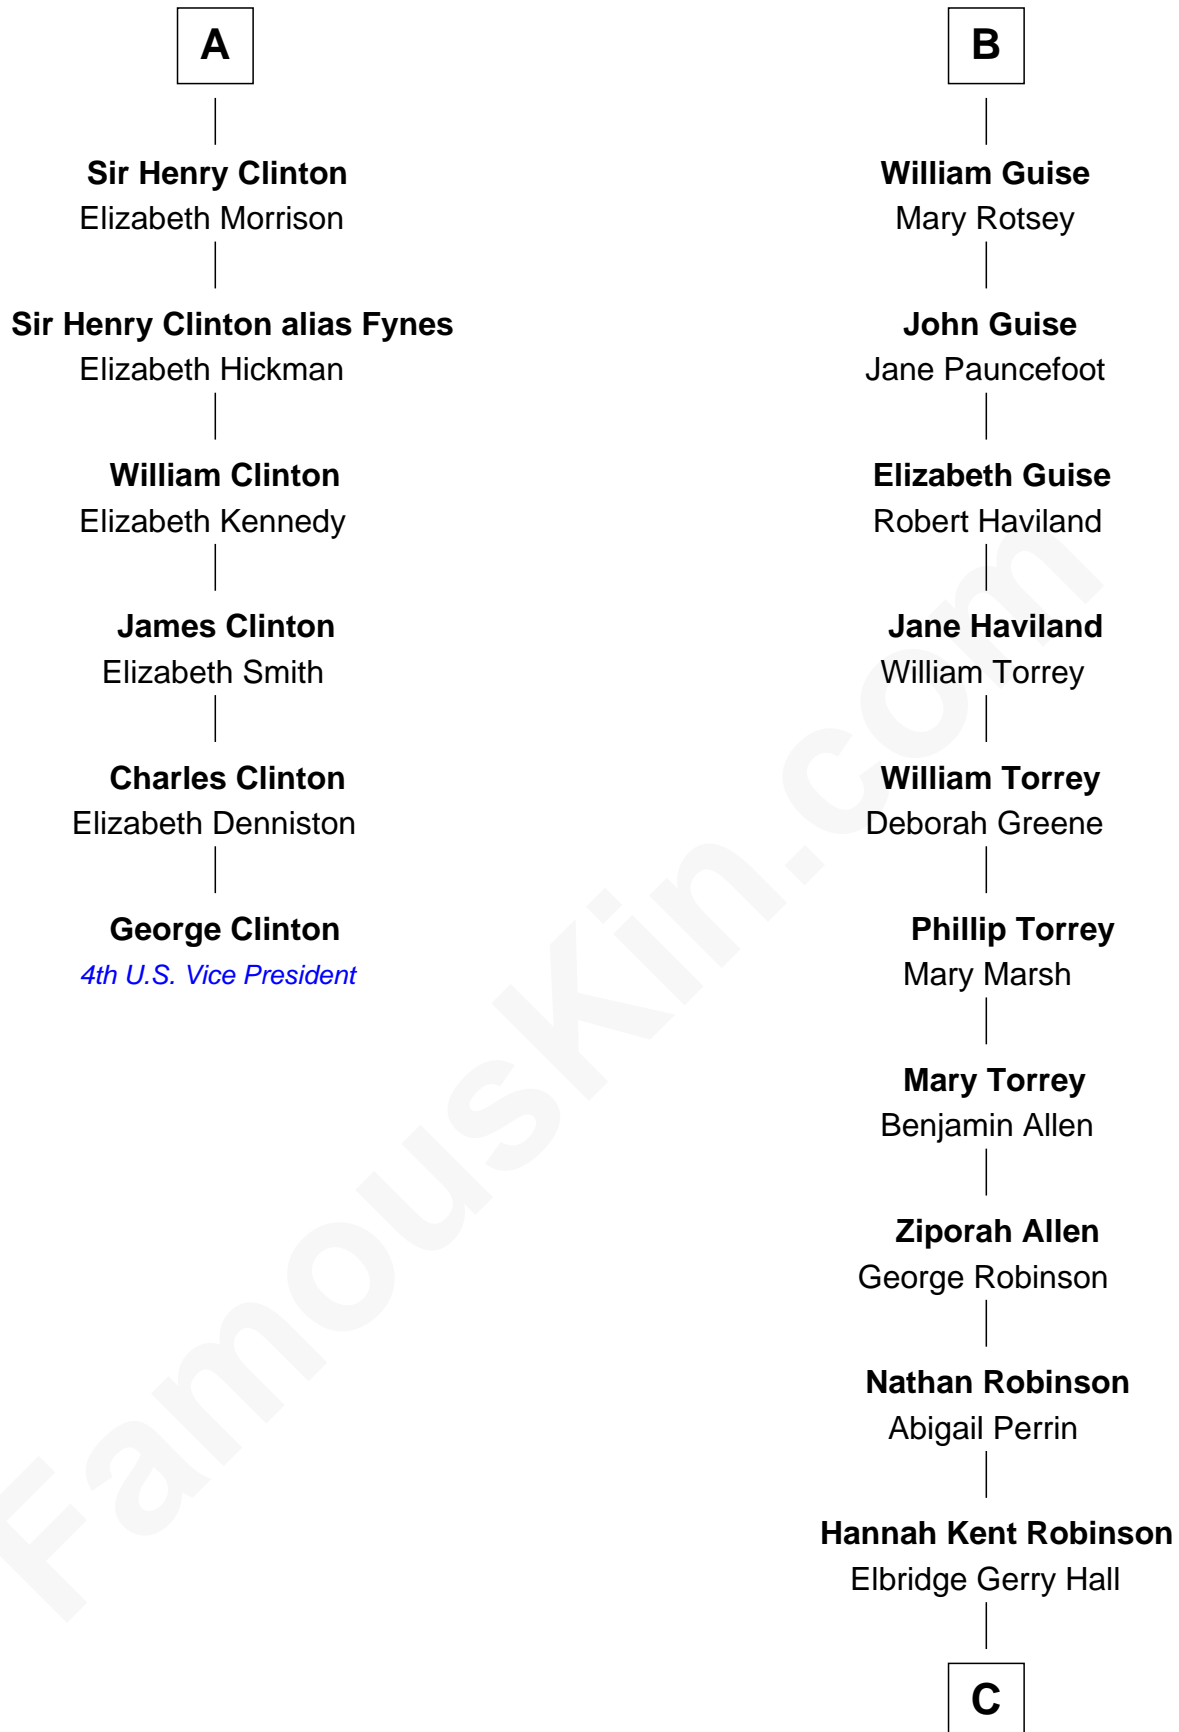

FamousKin.com Relationship Chart of

George Clinton

4th U.S. Vice President

12th cousin 8 times removed of

Raquel Welch

Movie Actress

Sir Maurice de Berkeley

Eve la Zouche

Margaret - - - - -

Thomas Berkeley

Catherine Botetourte

Maurice Berkeley

Johanna Denham

Maurice Berkeley

Ellen Montfort

Sir William Berkeley

Anne Stafford

Anne Berkeley

Sir John Guise

John Guise

Tacy Grey

B

C

Justin Smith Hall

Sarah Mehitable Stanford

Emery Stanford Hall

Clara Louise Adams

Josephine Sarah Hall

Armando Carlos Tejada

Raquel Welch

aka Raquel Welch