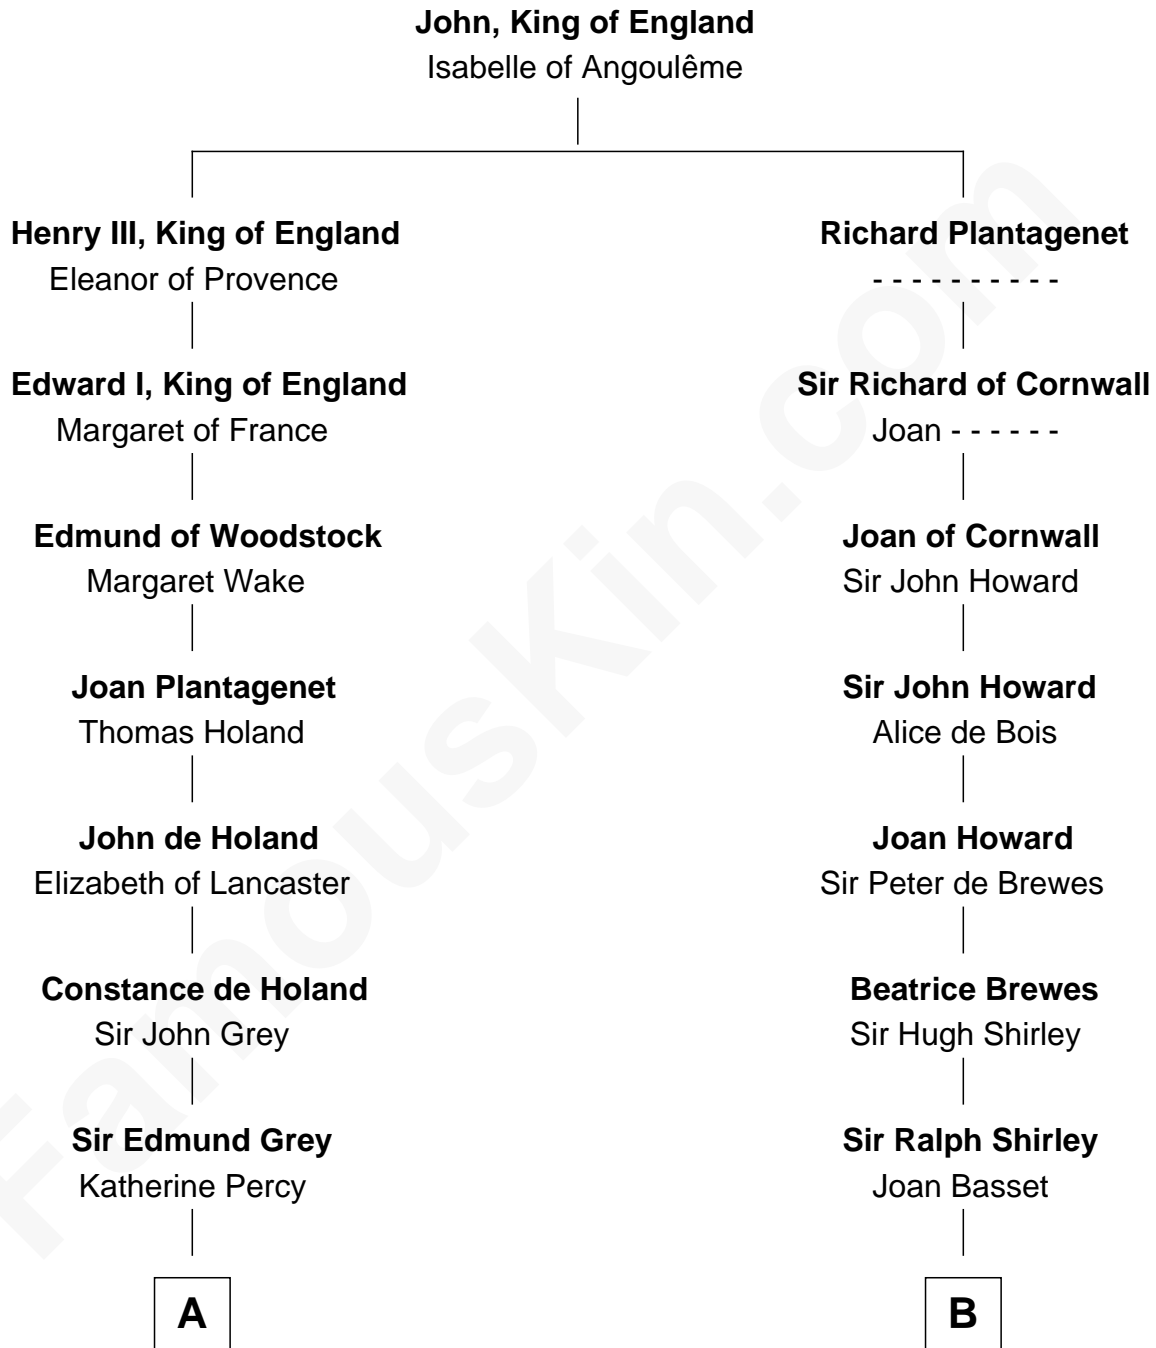

FamousKin.com Relationship Chart of

George Clinton

4th U.S. Vice President

15th cousin 6 times removed of

Helen (Herron) Taft

First Lady of President William H. Taft

C

Joanna Wilcockson

David Welles

Charity Welles

Rev. Isaac Clinton

Maria Clinton

Ela Collins

Harriet Anne Collins

John Williamson Herron

Helen (Herron) Taft

First Lady of William H. Taft