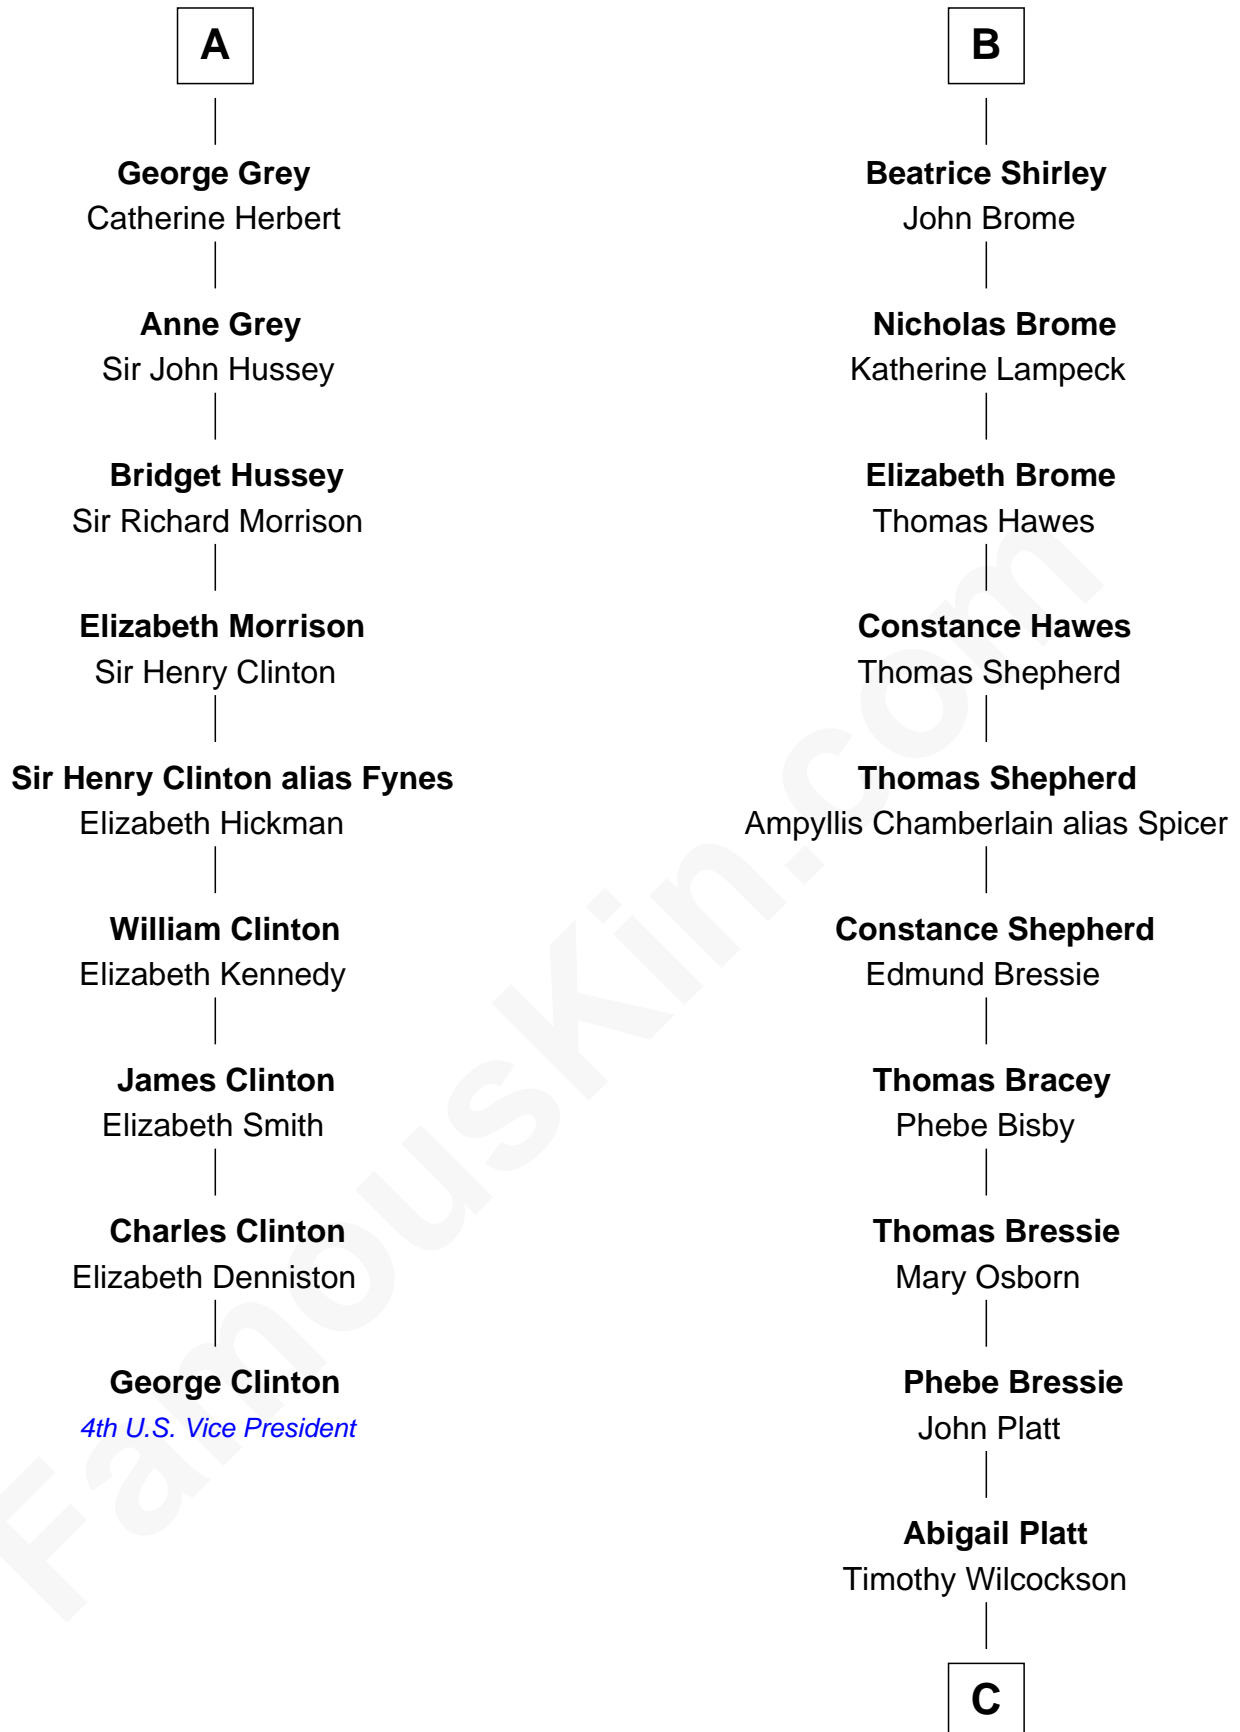

FamousKin.com Relationship Chart of

George Clinton

4th U.S. Vice President

15th cousin 6 times removed of

Helen (Herron) Taft

First Lady of President William H. Taft

C

Joanna Wilcockson

David Welles

Charity Welles

Rev. Isaac Clinton

Maria Clinton

Ela Collins

Harriet Anne Collins

John Williamson Herron

Helen (Herron) Taft

First Lady of William H. Taft