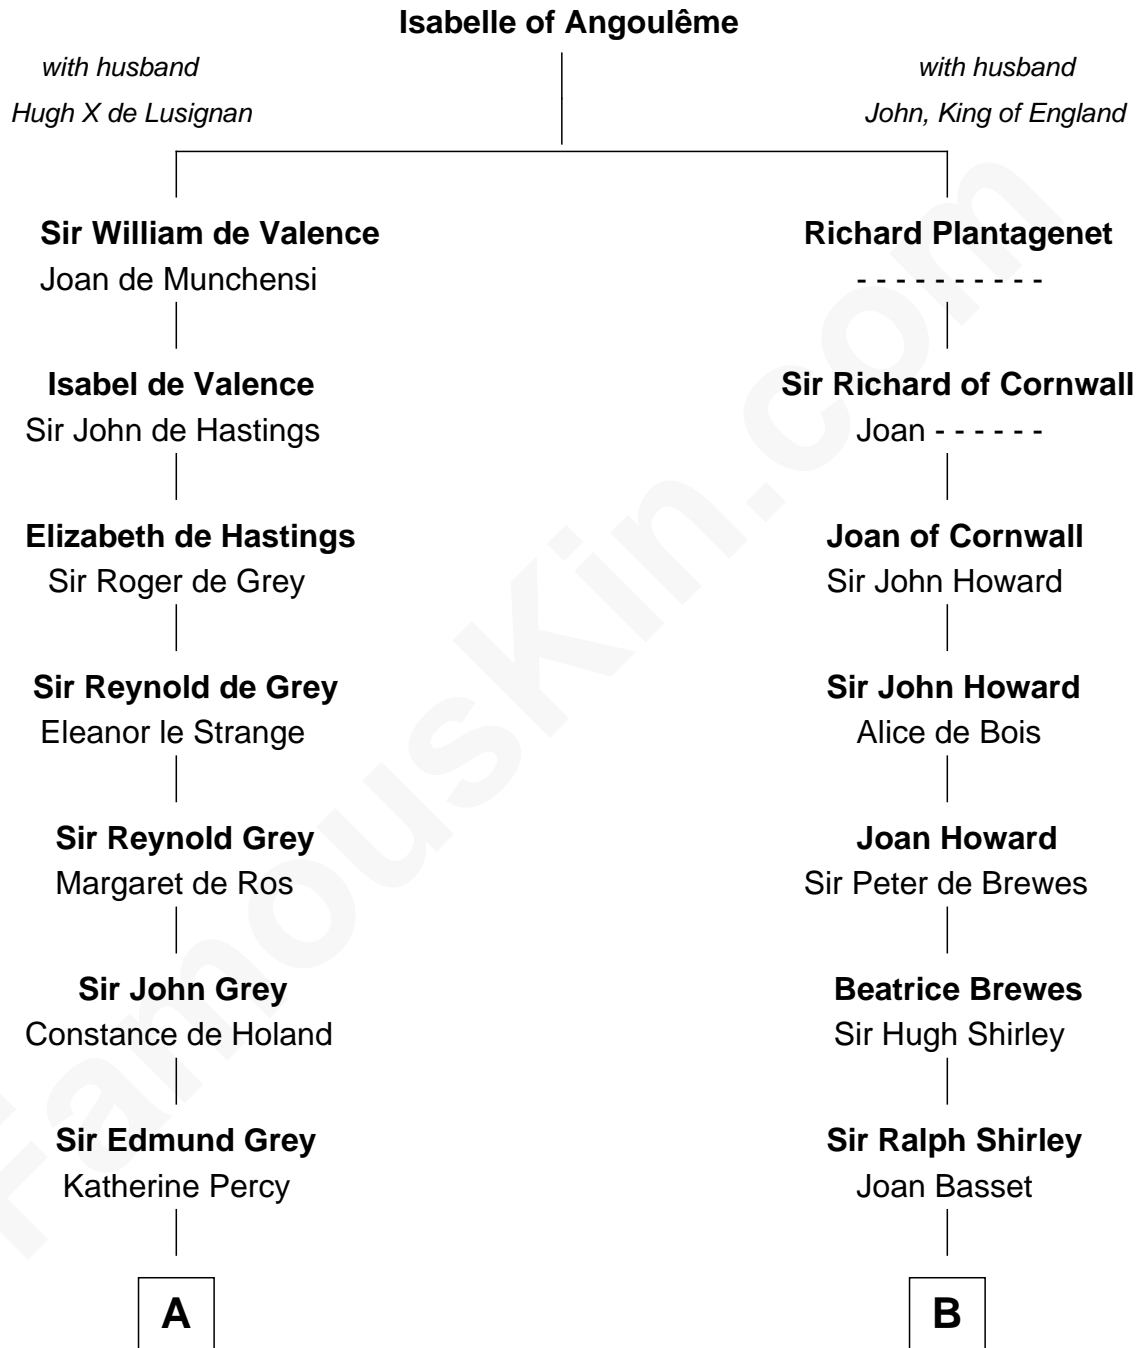

FamousKin.com Relationship Chart of

George Clinton

4th U.S. Vice President

15th cousin 6 times removed of

Helen (Herron) Taft

First Lady of President William H. Taft

C

Joanna Wilcockson

David Welles

Charity Welles

Rev. Isaac Clinton

Maria Clinton

Ela Collins

Harriet Anne Collins

John Williamson Herron

Helen (Herron) Taft