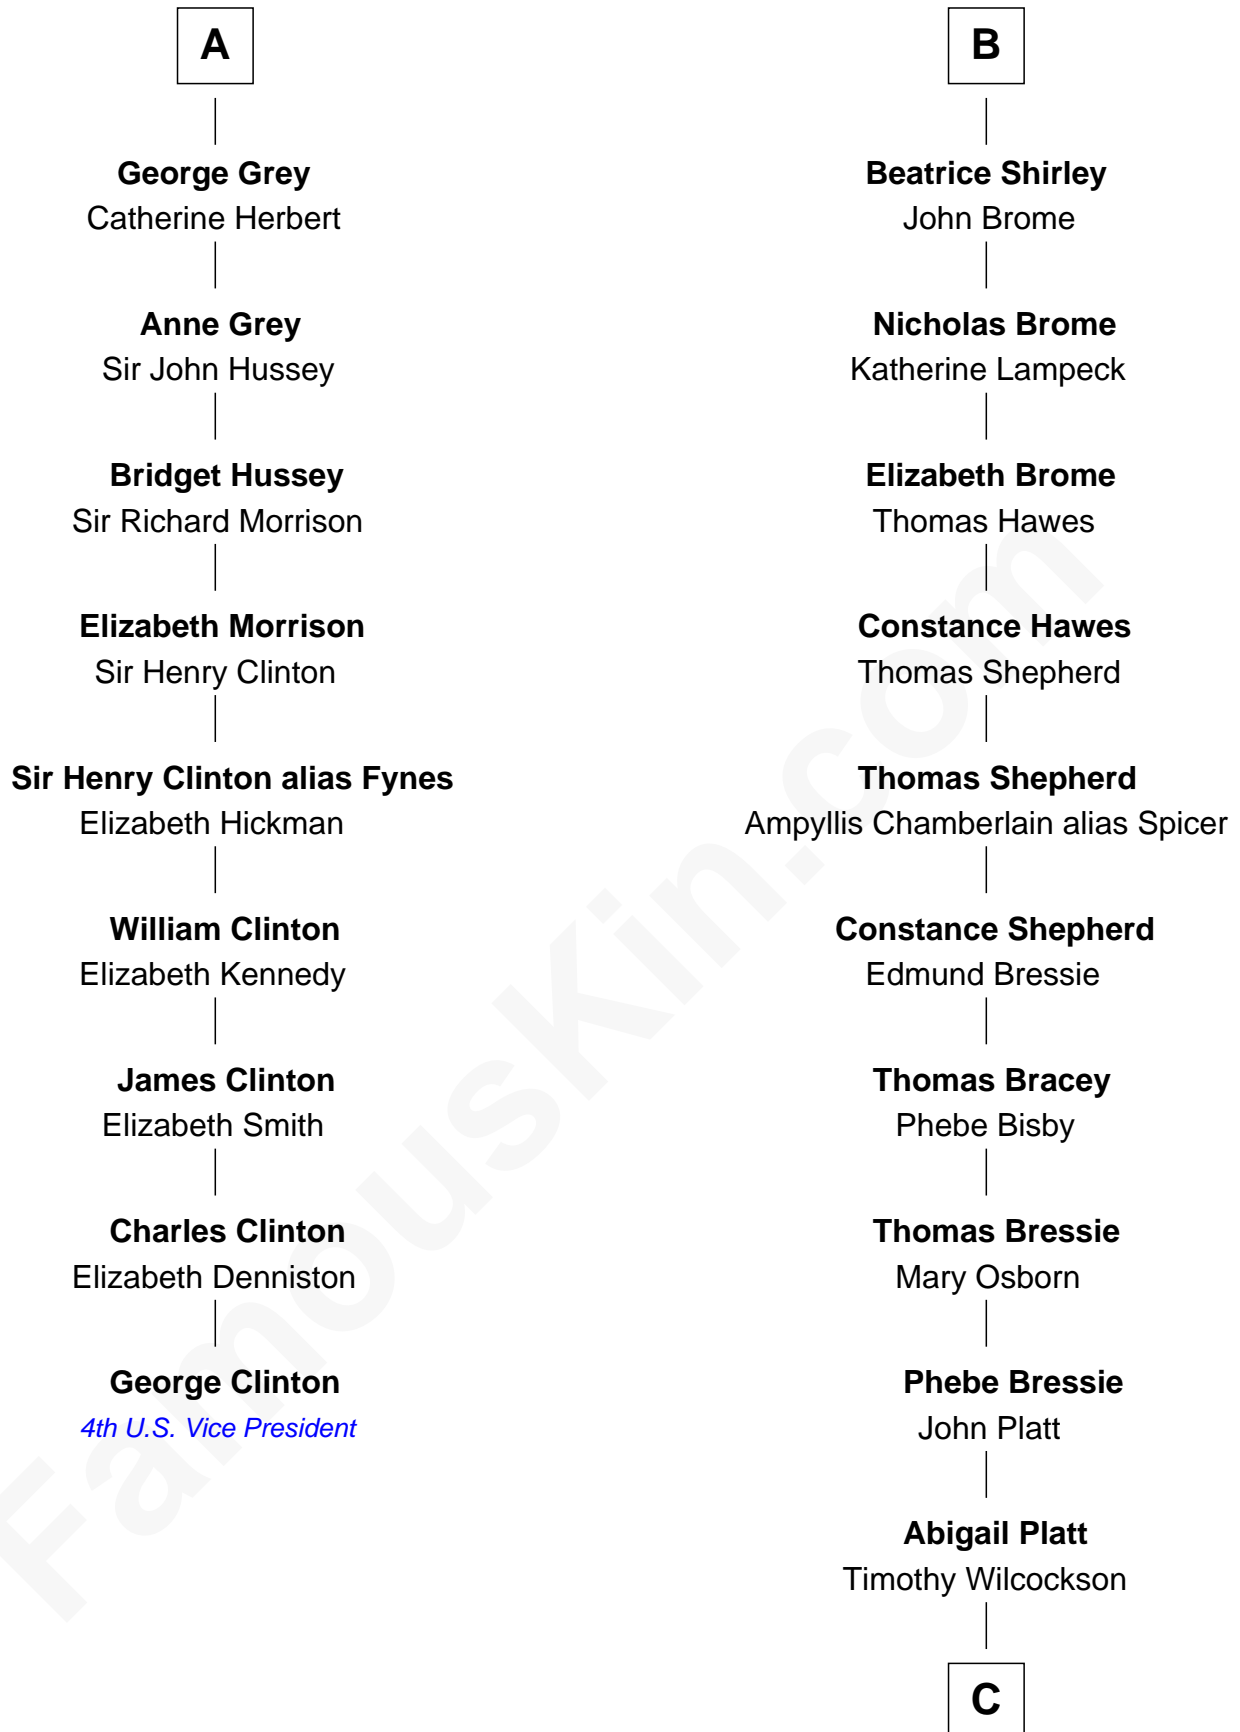

FamousKin.com Relationship Chart of

George Clinton

4th U.S. Vice President

15th cousin 6 times removed of

Helen (Herron) Taft

First Lady of President William H. Taft

C

Joanna Wilcockson

David Welles

Charity Welles

Rev. Isaac Clinton

Maria Clinton

Ela Collins

Harriet Anne Collins

John Williamson Herron

Helen (Herron) Taft

First Lady of William H. Taft

FamousKin.com