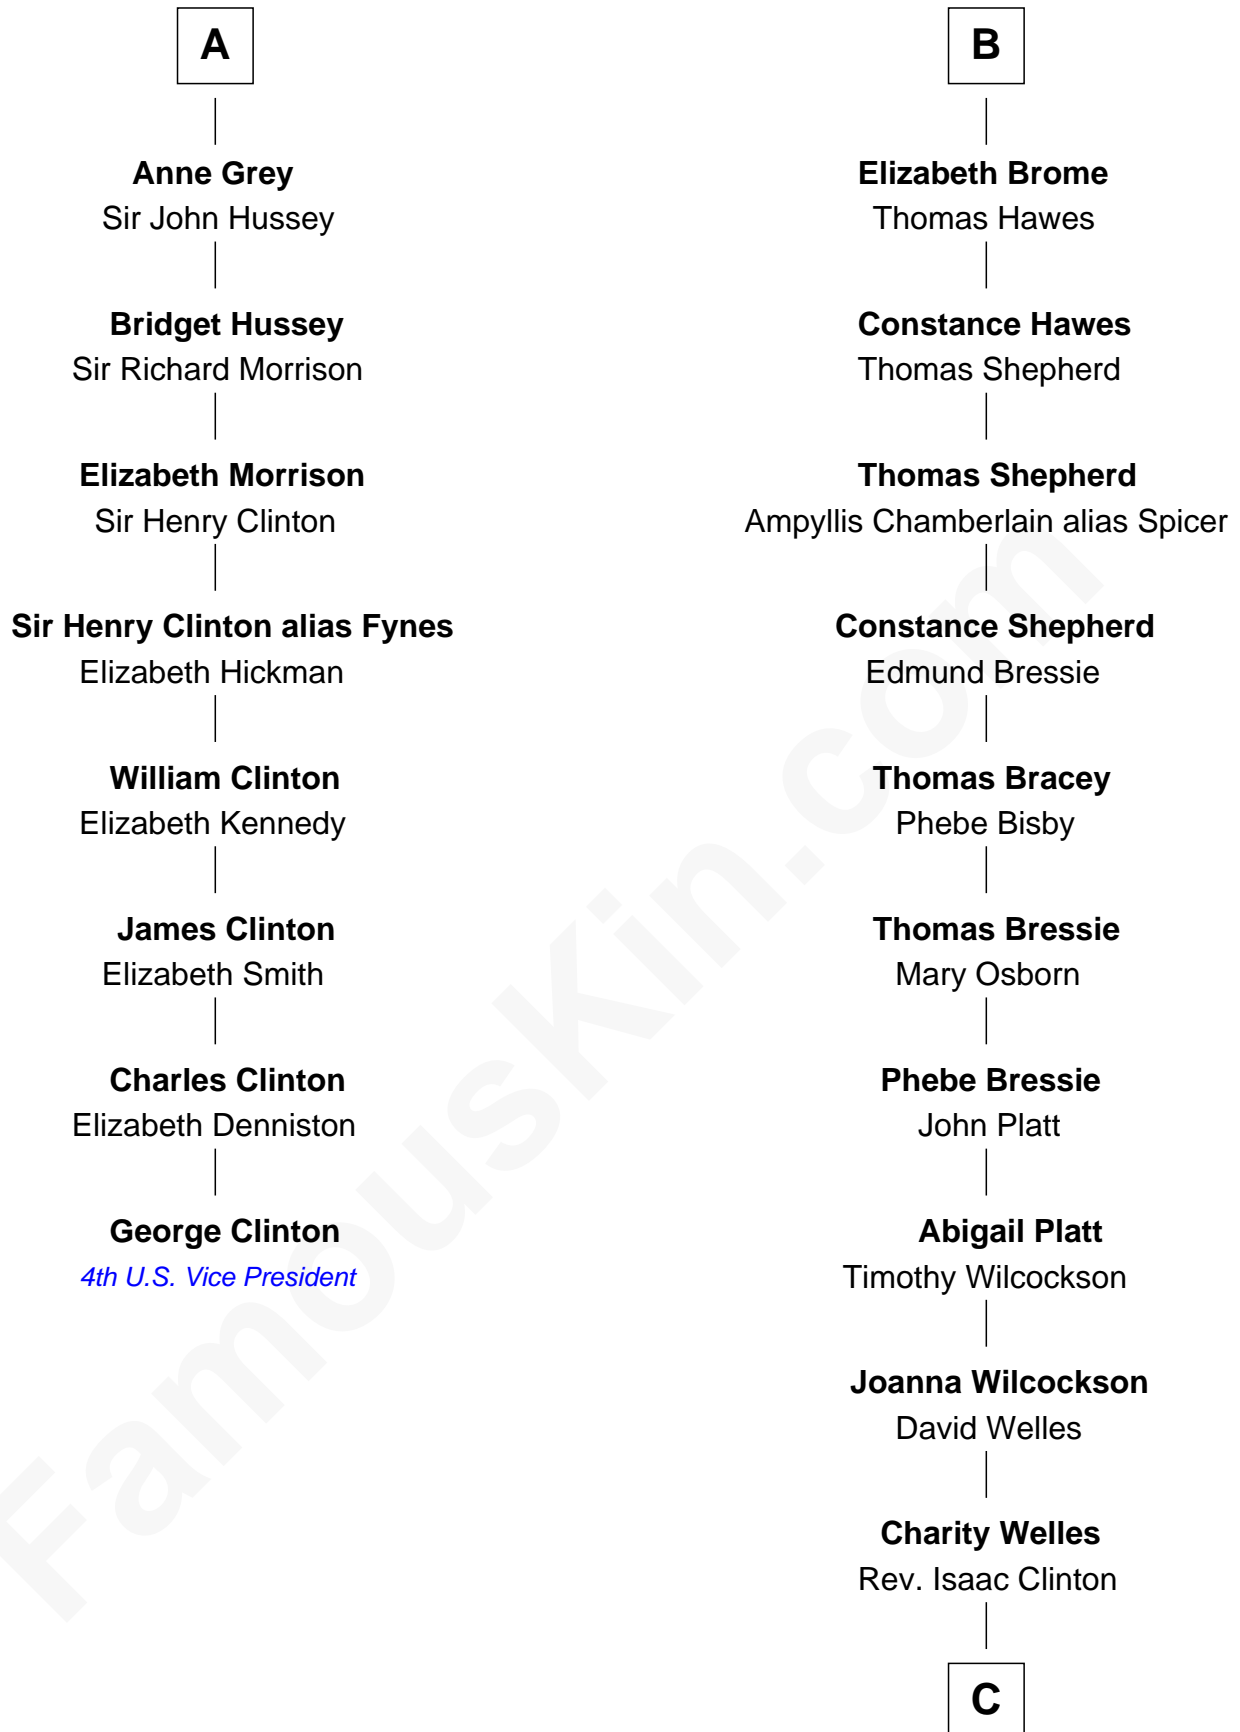

FamousKin.com

Relationship Chart of

George Clinton

4th U.S. Vice President

14th cousin 5 times removed of

Helen (Herron) Taft

First Lady of President William H. Taft

Sir Robert de Ros

Isabel de Aubeney

C

Maria Clinton

Ela Collins

Harriet Anne Collins

John Williamson Herron

Helen (Herron) Taft

First Lady of William H. Taft