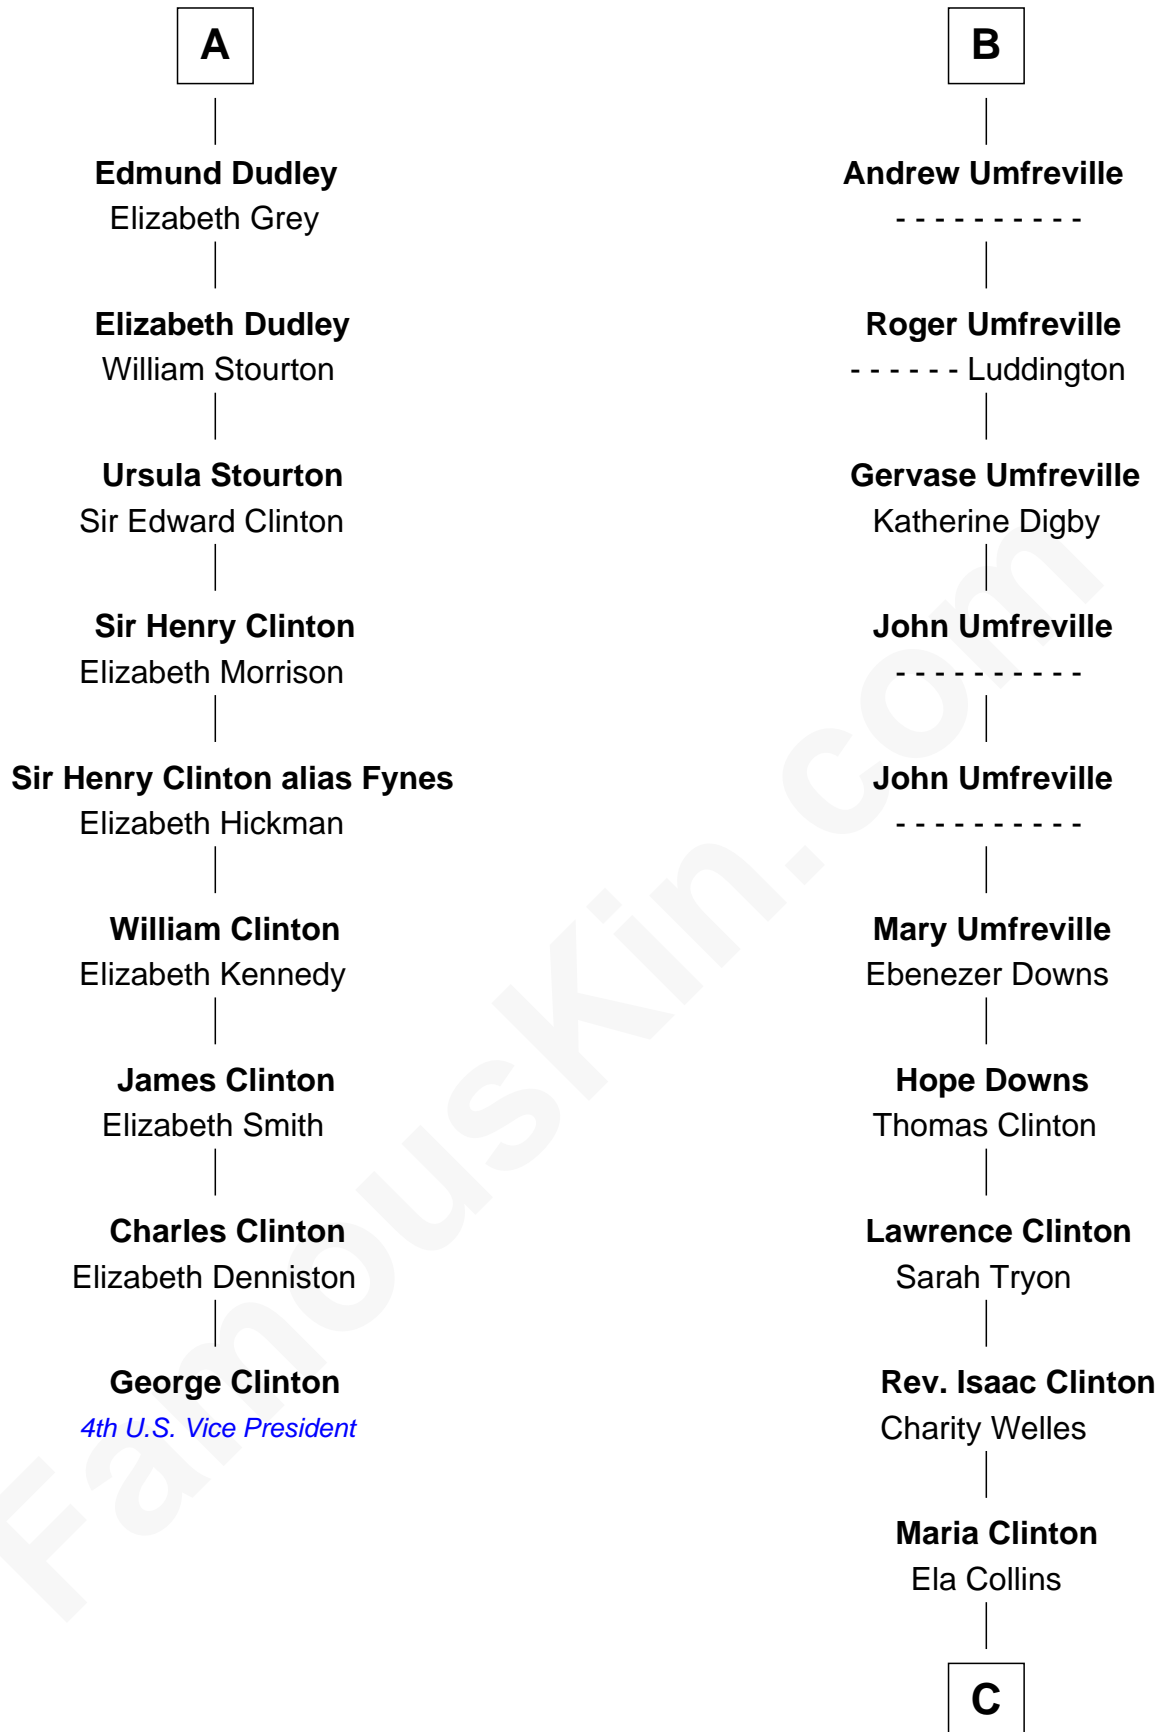

# FamousKin.com Relationship Chart of

**George Clinton**

*4th U.S. Vice President*

15th cousin 3 times removed of

**Helen (Herron) Taft**

*First Lady of President William H. Taft*

**C**

**Harriet Anne Collins**  
John Williamson Herron

**Helen (Herron) Taft**  
*First Lady of William H. Taft*

FamousKin.com