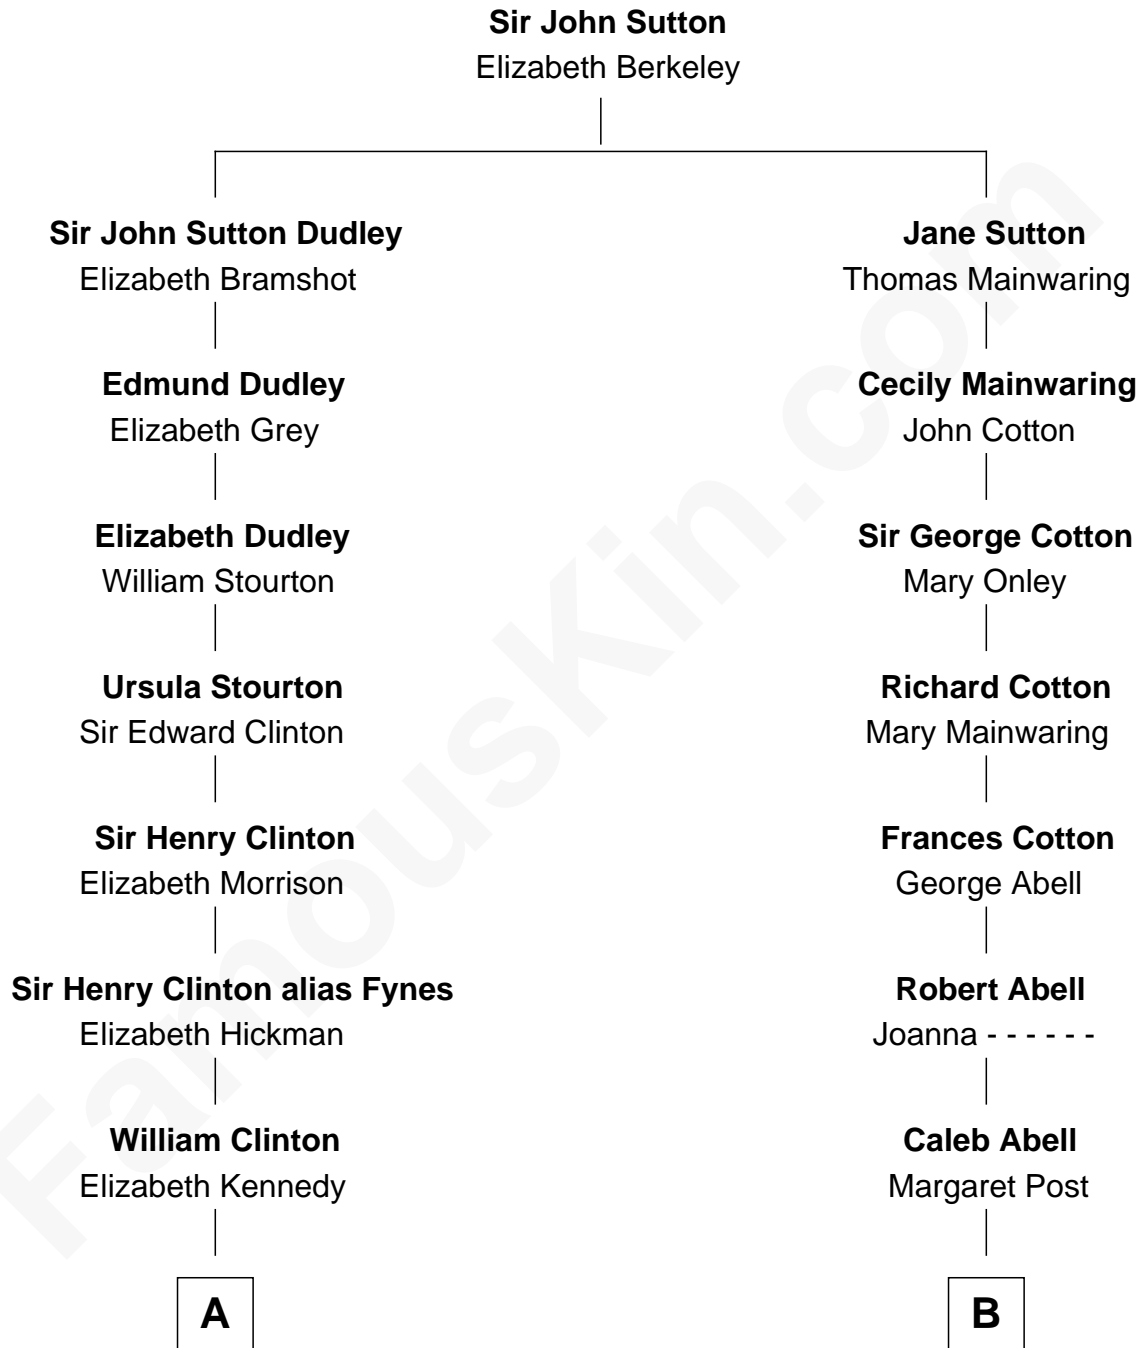

FamousKin.com Relationship Chart of

George Clinton

4th U.S. Vice President

9th cousin 3 times removed of

Grover Cleveland

22nd and 24th U.S. President

A

James Clinton
Elizabeth Smith

Charles Clinton
Elizabeth Denniston

George Clinton
4th U.S. Vice President

B

Experience Abell
John Hyde

James Hyde
Sarah Marshall

Abiah Hyde
Aaron Cleveland

William Cleveland
Margaret Falley

Rev. Richard Falley Cleveland
Ann Neal

Grover Cleveland
22nd and 24th U.S. President