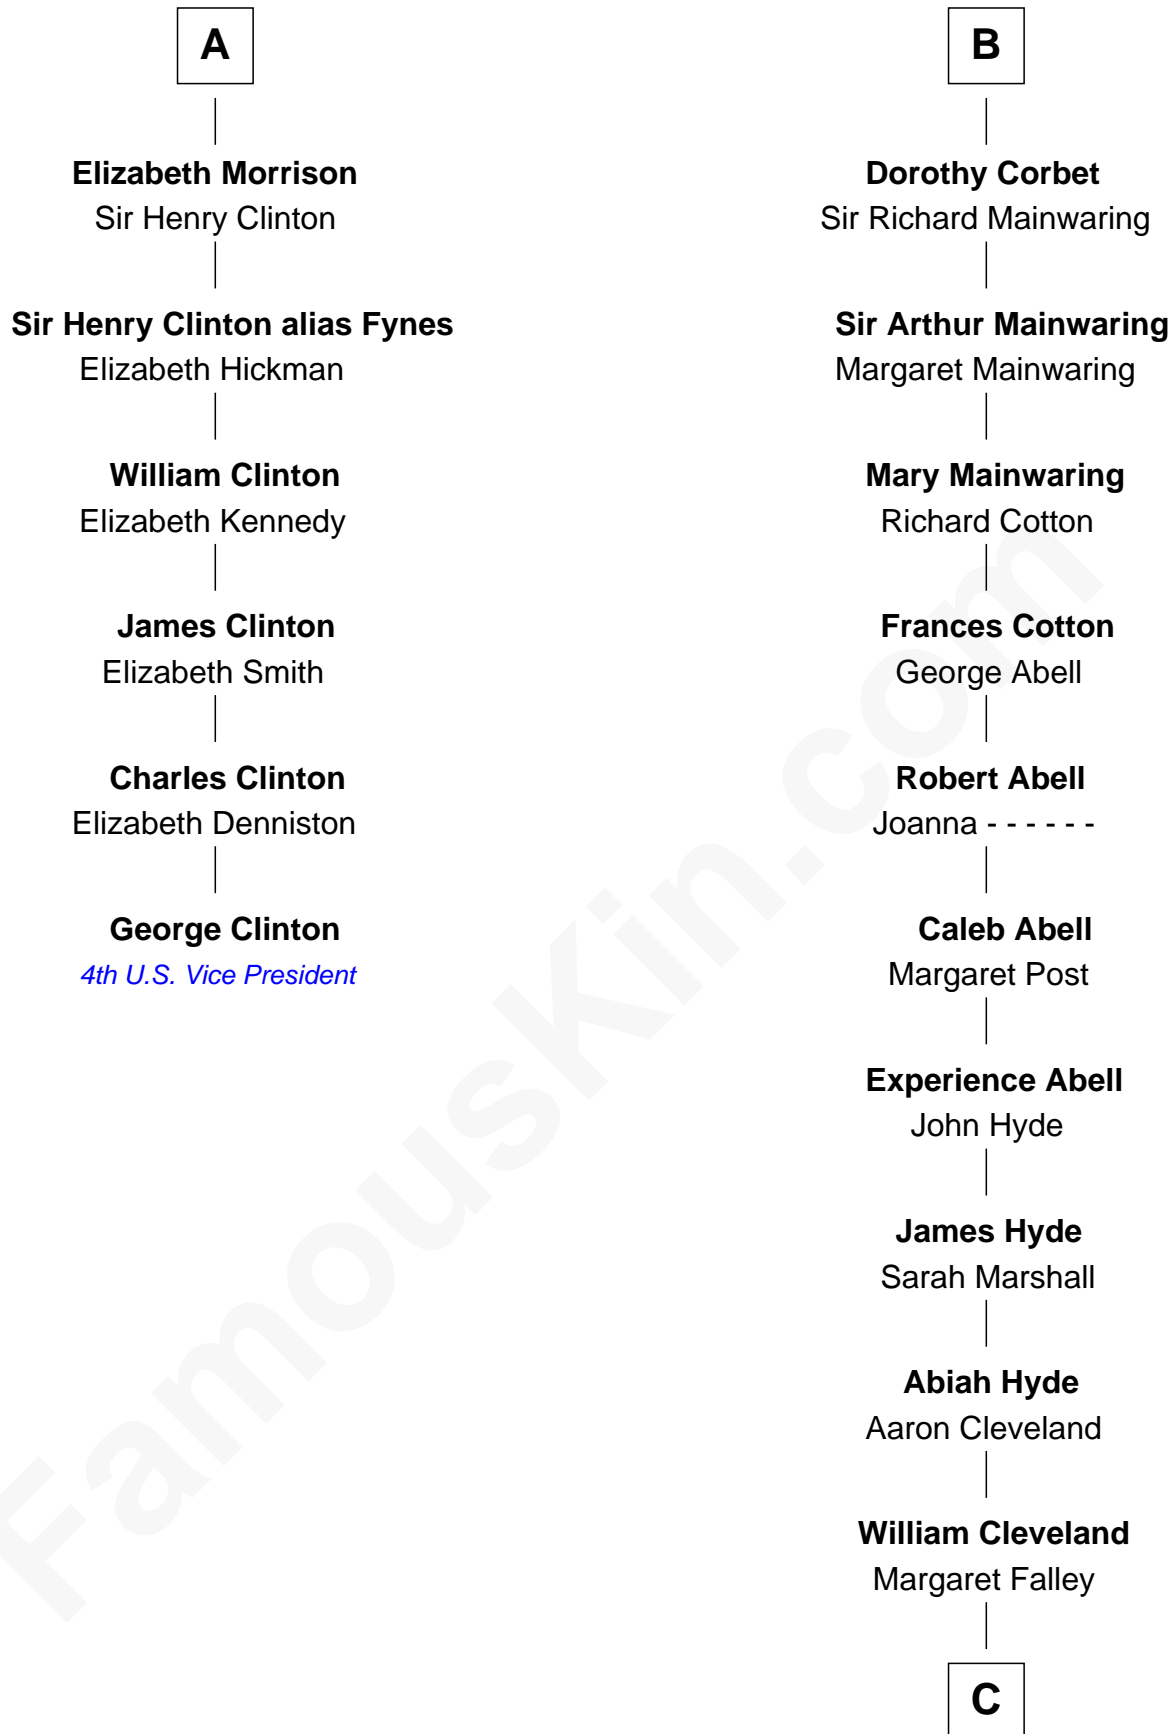

# FamousKin.com Relationship Chart of

**George Clinton**

*4th U.S. Vice President*

12th cousin 6 times removed of

**Grover Cleveland**

*22nd and 24th U.S. President*

FamousKin.com