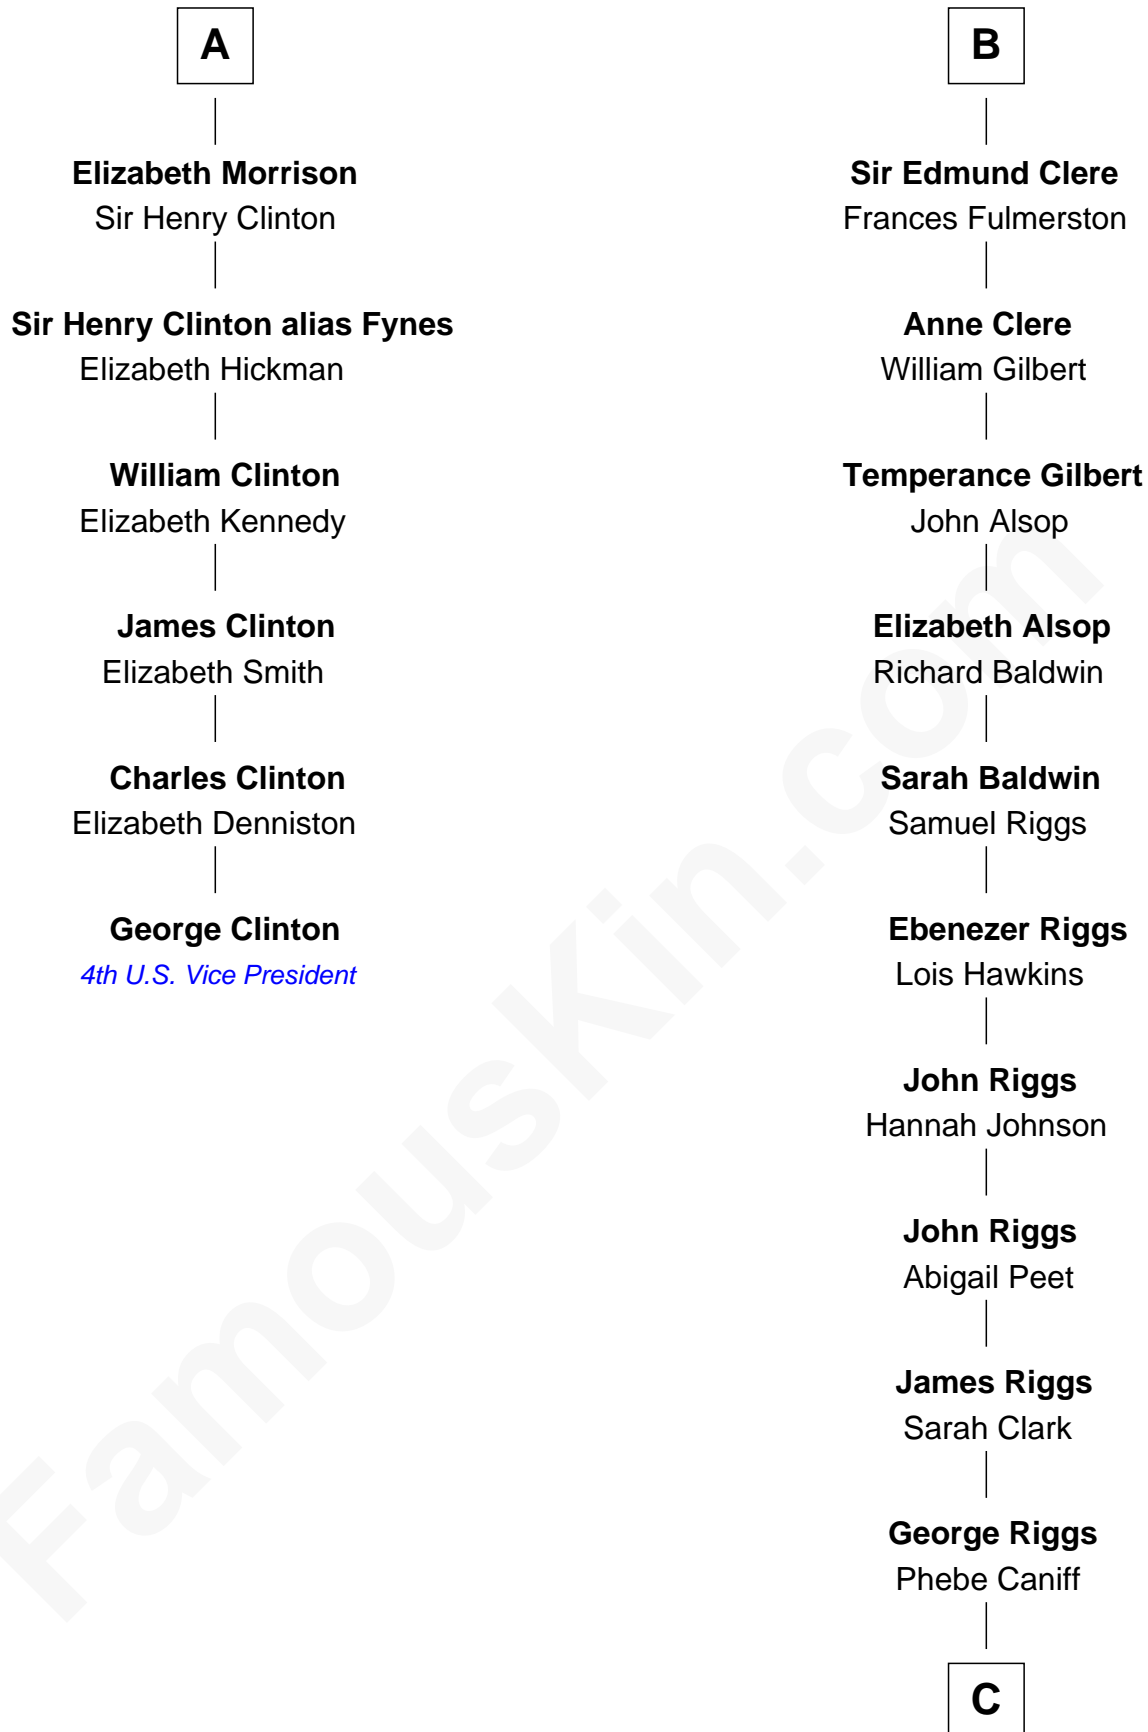

FamousKin.com

Relationship Chart of

George Clinton

4th U.S. Vice President

12th cousin 8 times removed of

Mamie (Doud) Eisenhower

First Lady of President Dwight Eisenhower

C

Maria Riggs

Eli Doud

Royal Houghton Doud

Mary Cornelia Sheldon

John Sheldon Doud

Elivera Mathilda Carlson

Mamie (Doud) Eisenhower

First Lady of Dwight Eisenhower