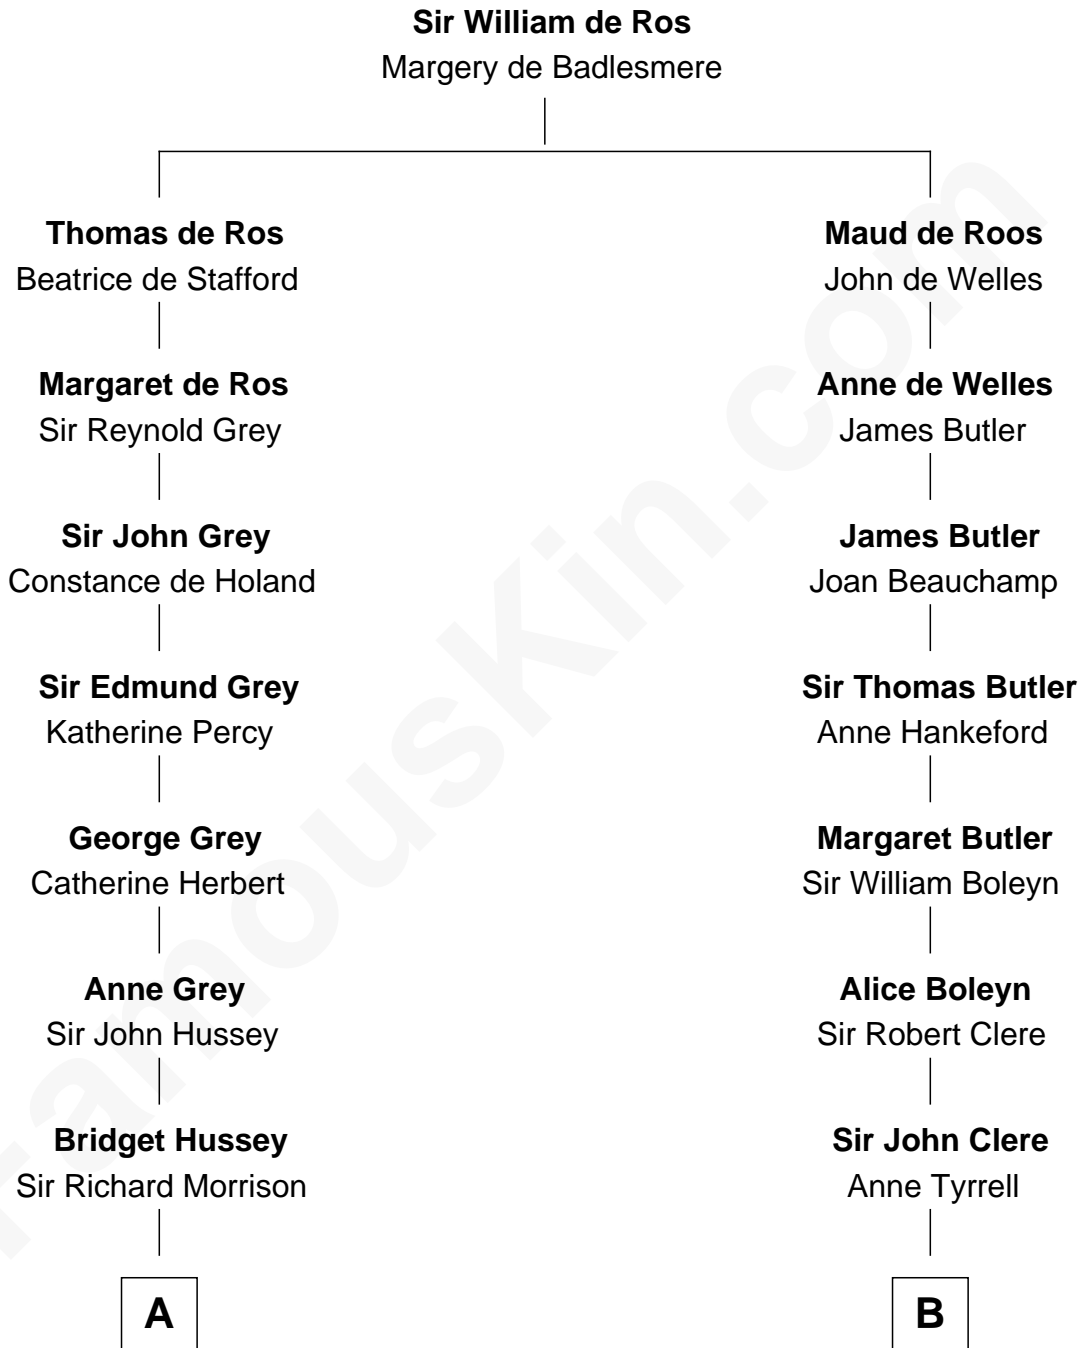

FamousKin.com

Relationship Chart of

George Clinton

4th U.S. Vice President

12th cousin 8 times removed of

Mamie (Doud) Eisenhower

First Lady of President Dwight Eisenhower

C

Maria Riggs

Eli Doud

Royal Houghton Doud

Mary Cornelia Sheldon

John Sheldon Doud

Elivera Mathilda Carlson

Mamie (Doud) Eisenhower

First Lady of Dwight Eisenhower