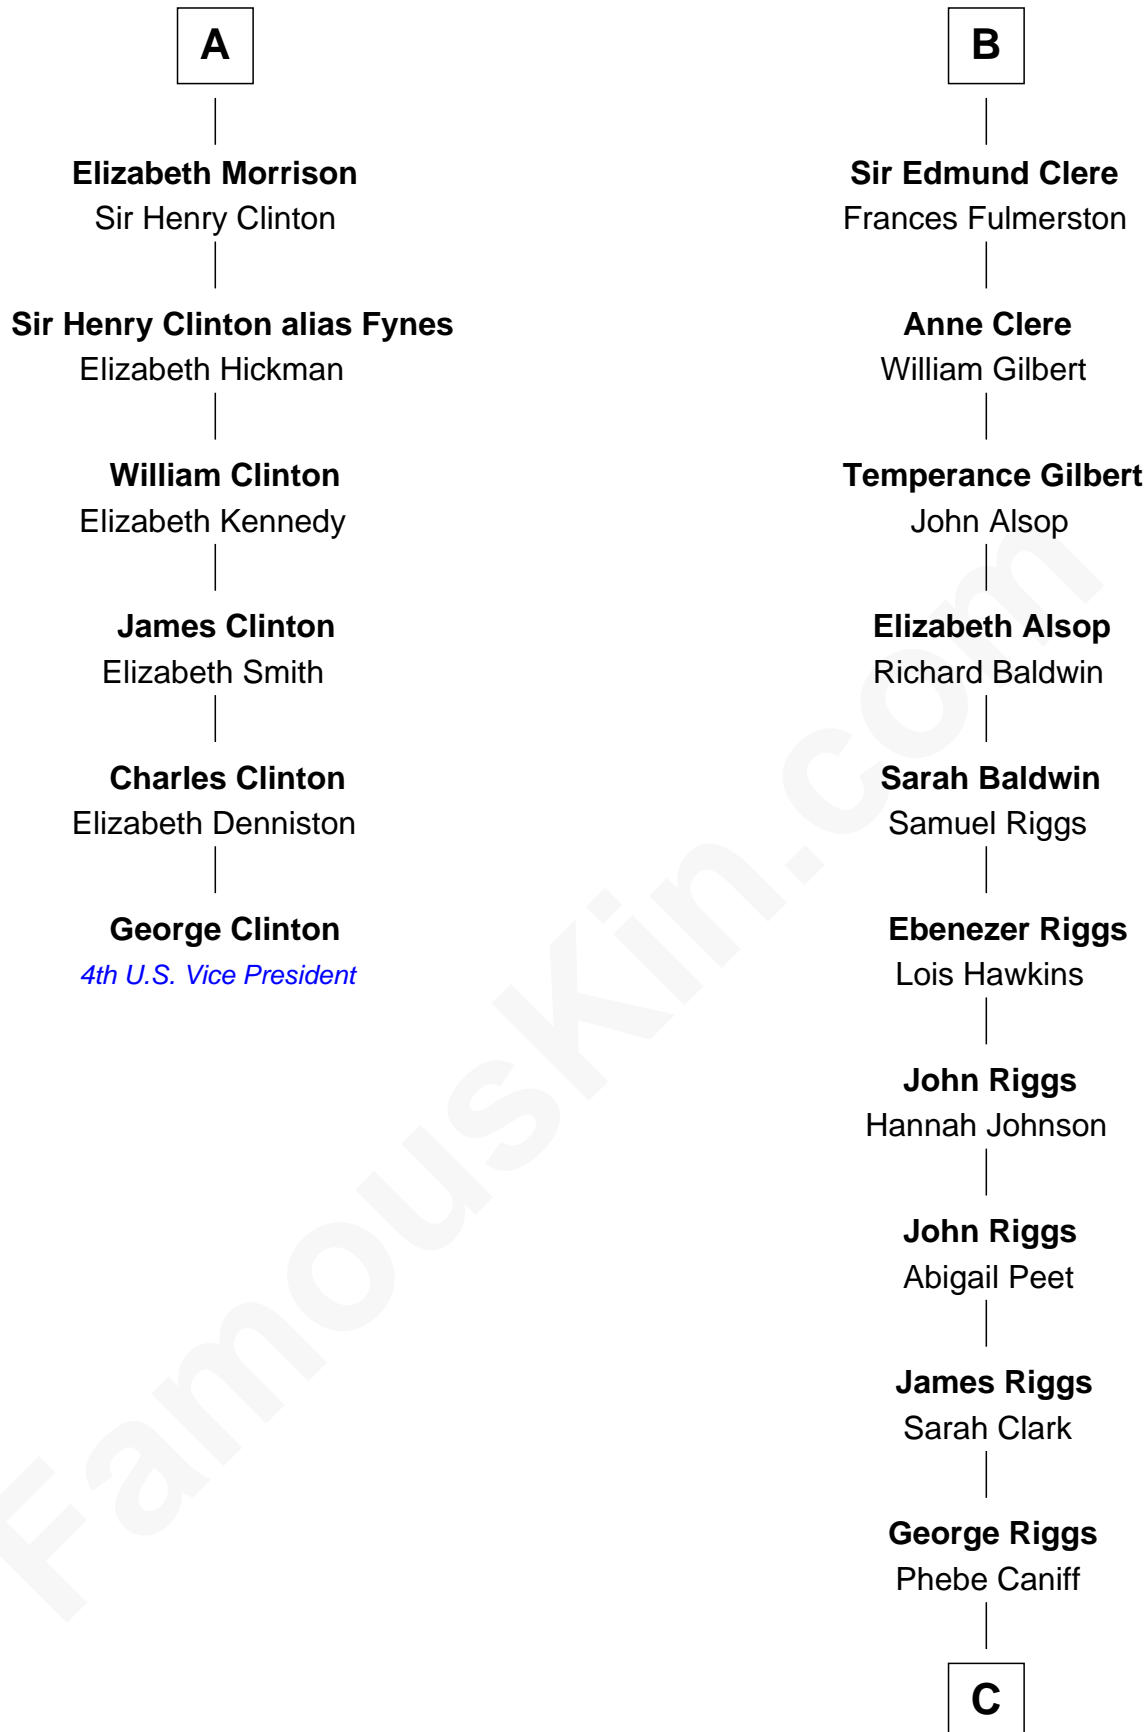

FamousKin.com Relationship Chart of

George Clinton

4th U.S. Vice President

12th cousin 8 times removed of

Mamie (Doud) Eisenhower

First Lady of President Dwight Eisenhower

C

—
Maria Riggs

Eli Doud
—

—
Royal Houghton Doud

Mary Cornelia Sheldon
—

—
John Sheldon Doud

Elivera Mathilda Carlson
—

—
Mamie (Doud) Eisenhower

First Lady of Dwight Eisenhower

FamousKin.com