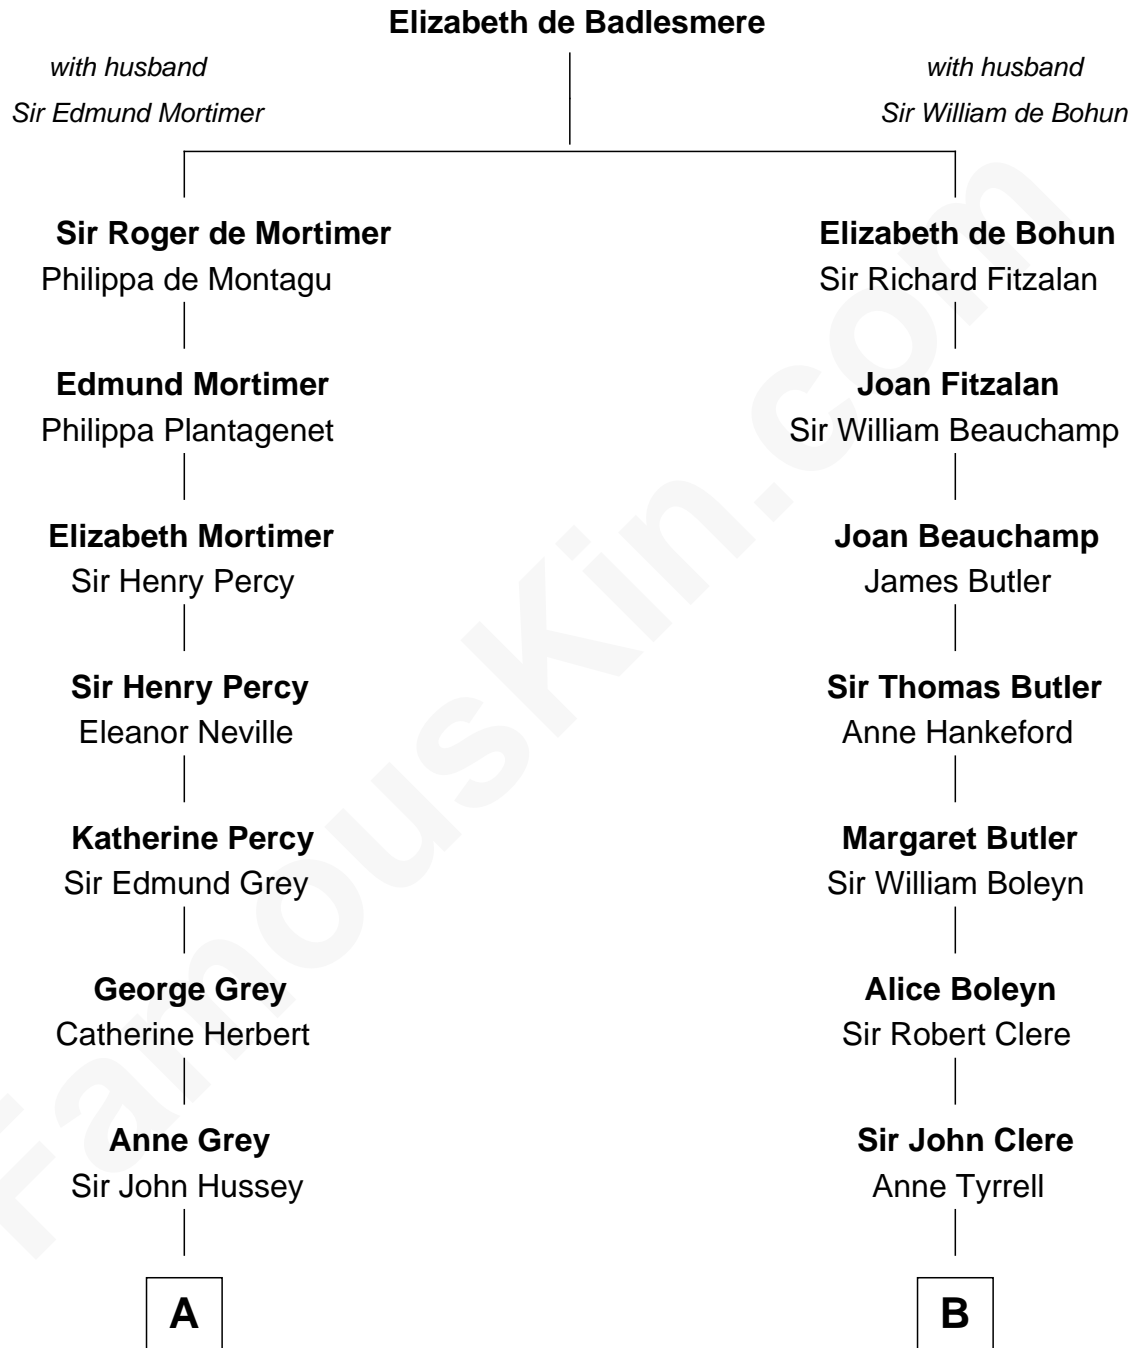

FamousKin.com

Relationship Chart of

George Clinton

4th U.S. Vice President

13th cousin 7 times removed of

Mamie (Doud) Eisenhower

First Lady of President Dwight Eisenhower

C

—
Maria Riggs

Eli Doud
—

—
Royal Houghton Doud

Mary Cornelia Sheldon
—

—
John Sheldon Doud

Elivera Mathilda Carlson
—

—
Mamie (Doud) Eisenhower

First Lady of Dwight Eisenhower