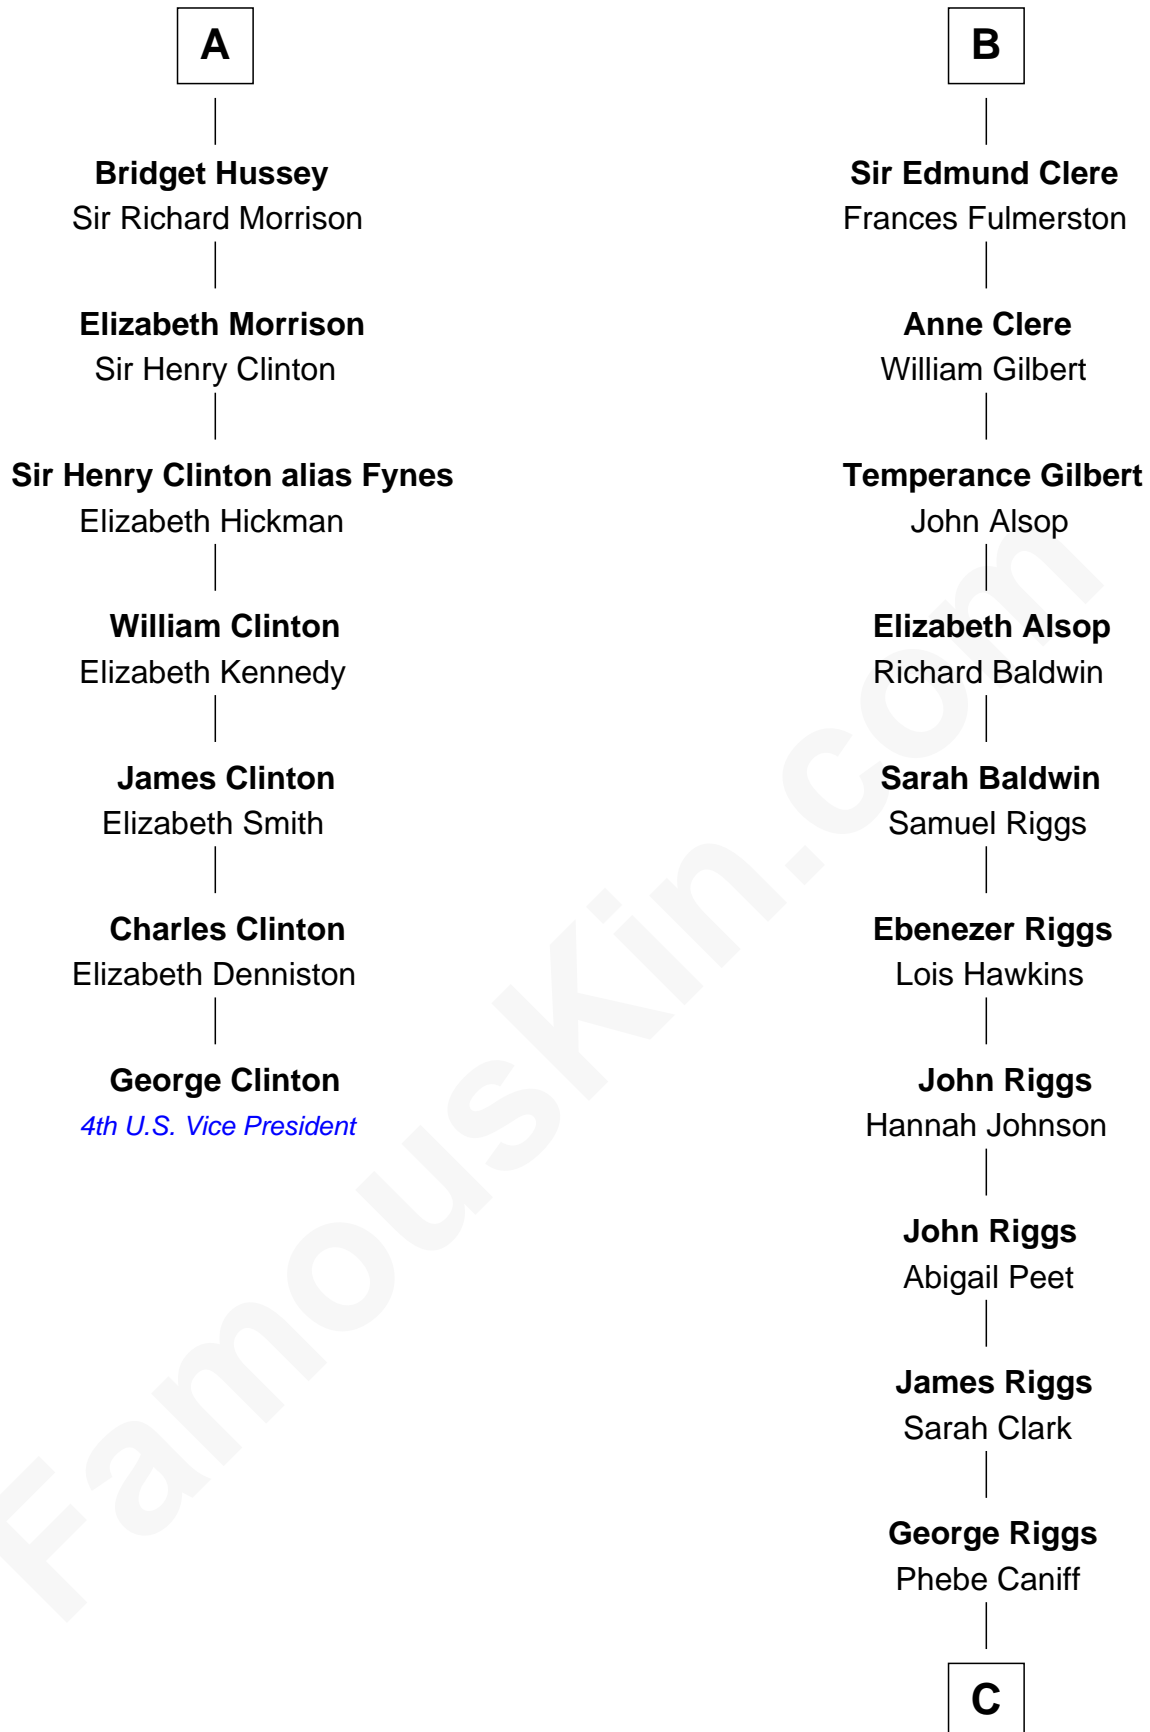

FamousKin.com

Relationship Chart of

George Clinton

4th U.S. Vice President

13th cousin 7 times removed of

Mamie (Doud) Eisenhower

First Lady of President Dwight Eisenhower

C

—
Maria Riggs

Eli Doud
—

—
Royal Houghton Doud

Mary Cornelia Sheldon
—

—
John Sheldon Doud

Elivera Mathilda Carlson
—

—
Mamie (Doud) Eisenhower

First Lady of Dwight Eisenhower