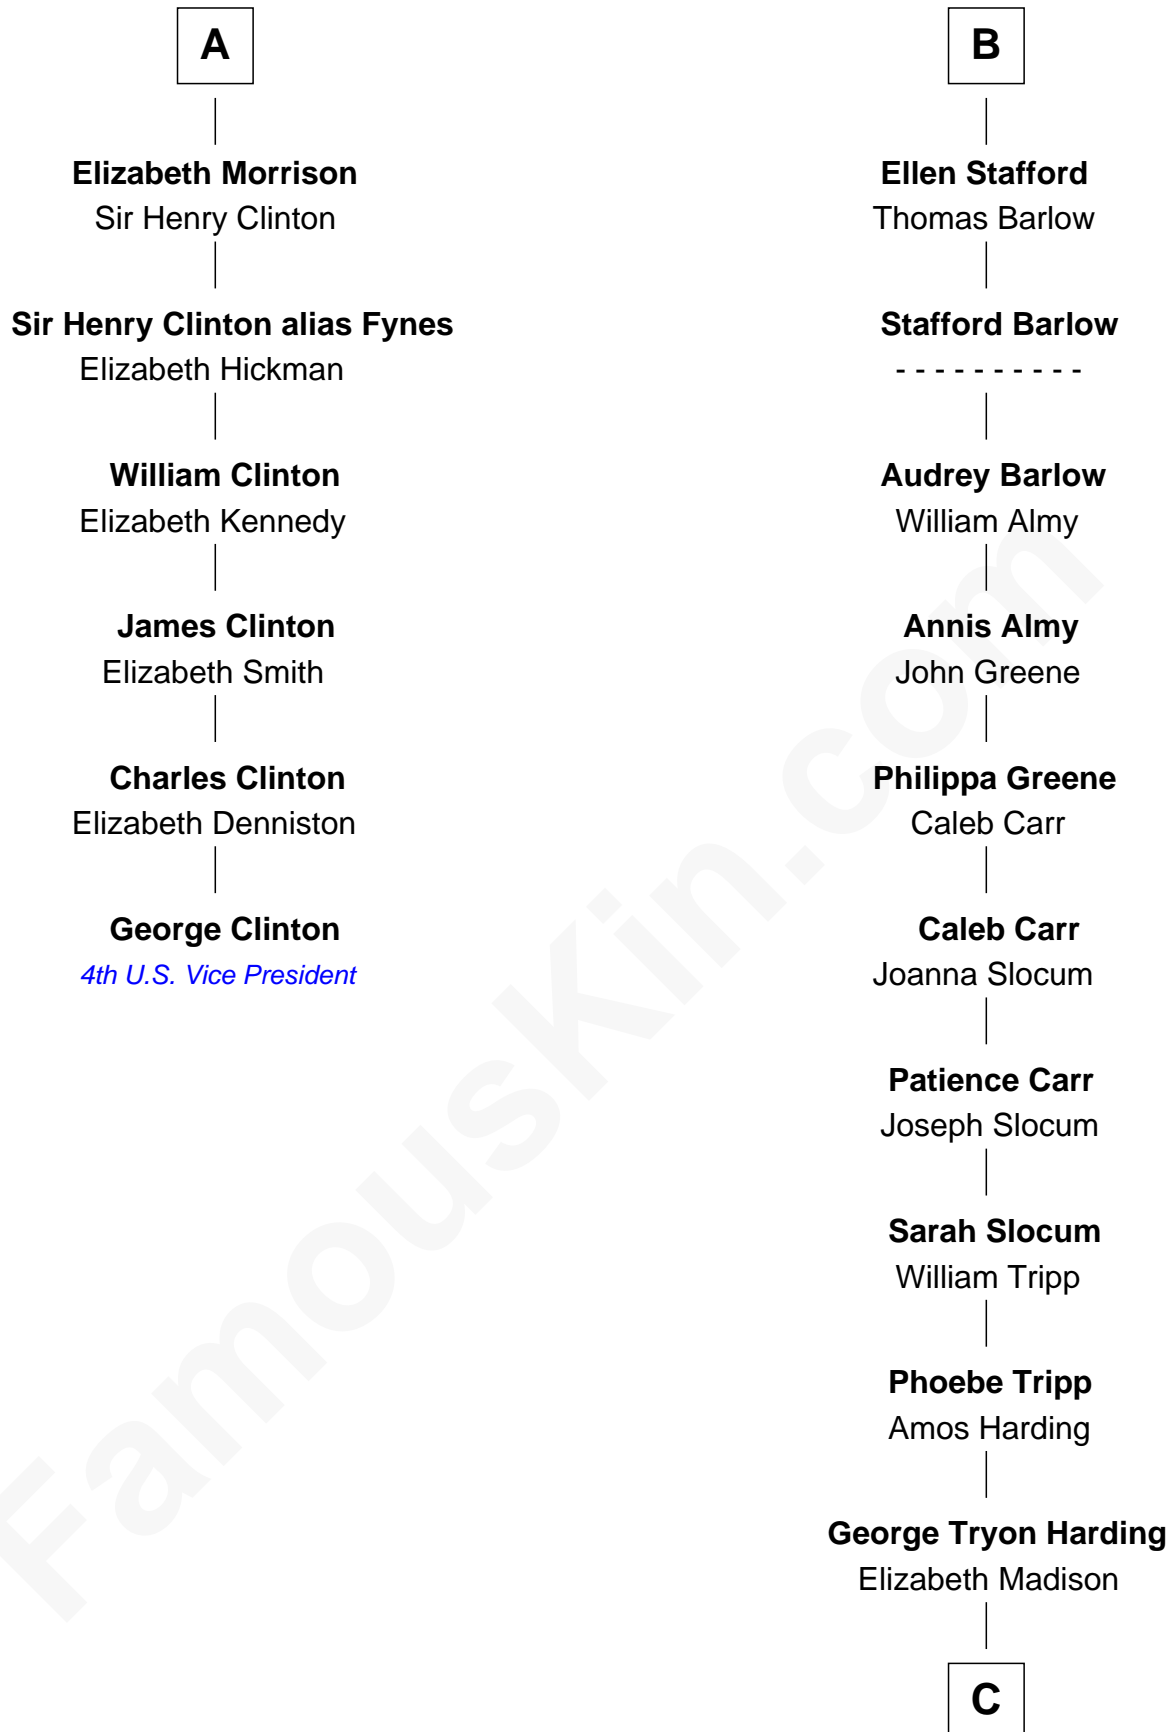

# FamousKin.com Relationship Chart of

**George Clinton**

*4th U.S. Vice President*

12th cousin 7 times removed of

**Warren G. Harding**

*29th U.S. President*

C

**Charles Alexander Harding**

Mary Ann Crawford

**Dr. George Tryon Harding**

Phoebe Elizabeth Dickerson

**Warren G. Harding**

*29th U.S. President*

FamousKin.com