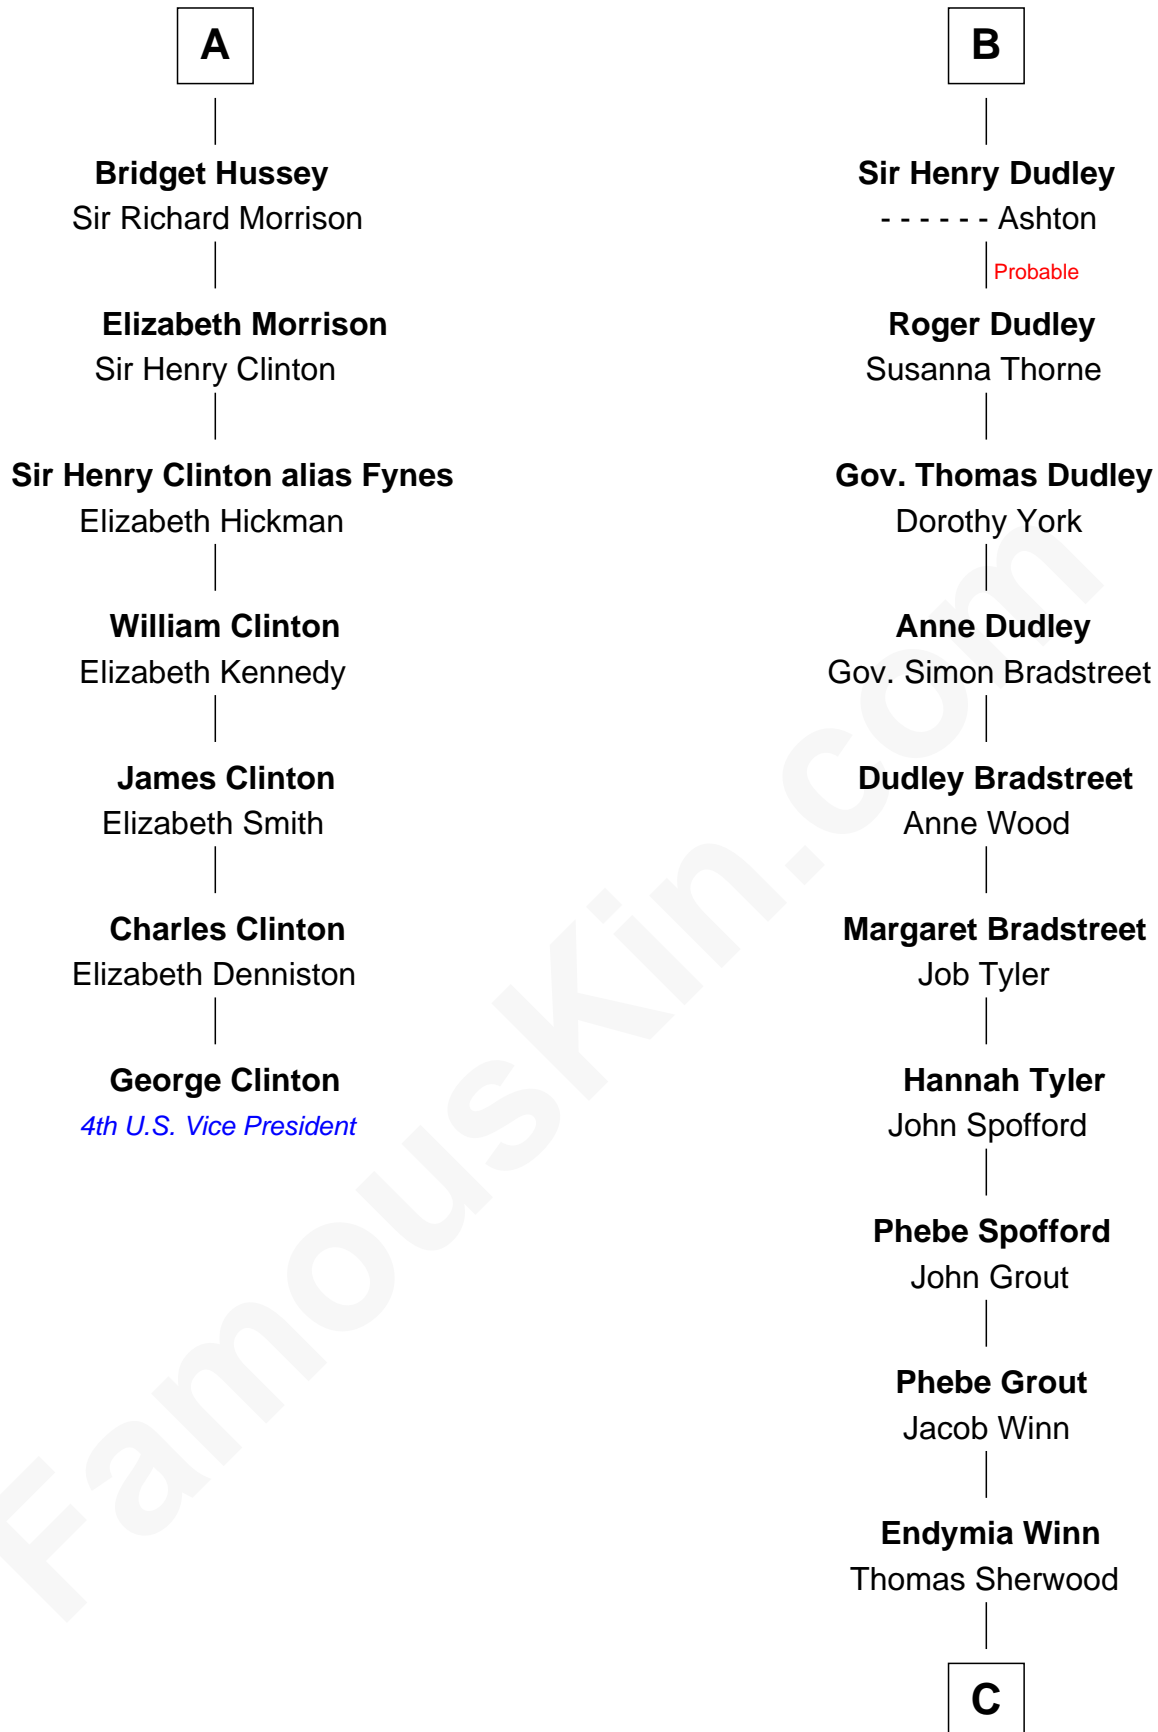

FamousKin.com Relationship Chart of

George Clinton

4th U.S. Vice President

13th cousin 7 times removed of

Herbert Hoover

31st U.S. President

Henry Plantagenet
Maud de Chaworth

Henry of Lancaster
Isabella de Beaumont

Blanche of Lancaster
John of Gaunt

Elizabeth of Lancaster
John de Holand

Constance de Holand
Sir John Grey

Sir Edmund Grey
Katherine Percy

George Grey
Catherine Herbert

Anne Grey
Sir John Hussey

A

Eleanor Plantagenet
Richard Fitzalan

Alice Fitzalan
Sir Thomas de Holand

Eleanor Holand
Edward Cherleton

Joyce Cherleton
Sir John Tiptoft

Joyce Tiptoft
Sir Edmund Sutton

Sir Edward Sutton
Cecily Willoughby

Sir John Sutton
Cecily Grey

B

C

—
Lucinda Sherwood

John Minthorn

—
Theodore Minthorn

Mary Wasley

—
Hulda Randall Minthorn

Jessie Clark Hoover

—
Herbert Hoover

31st U.S. President