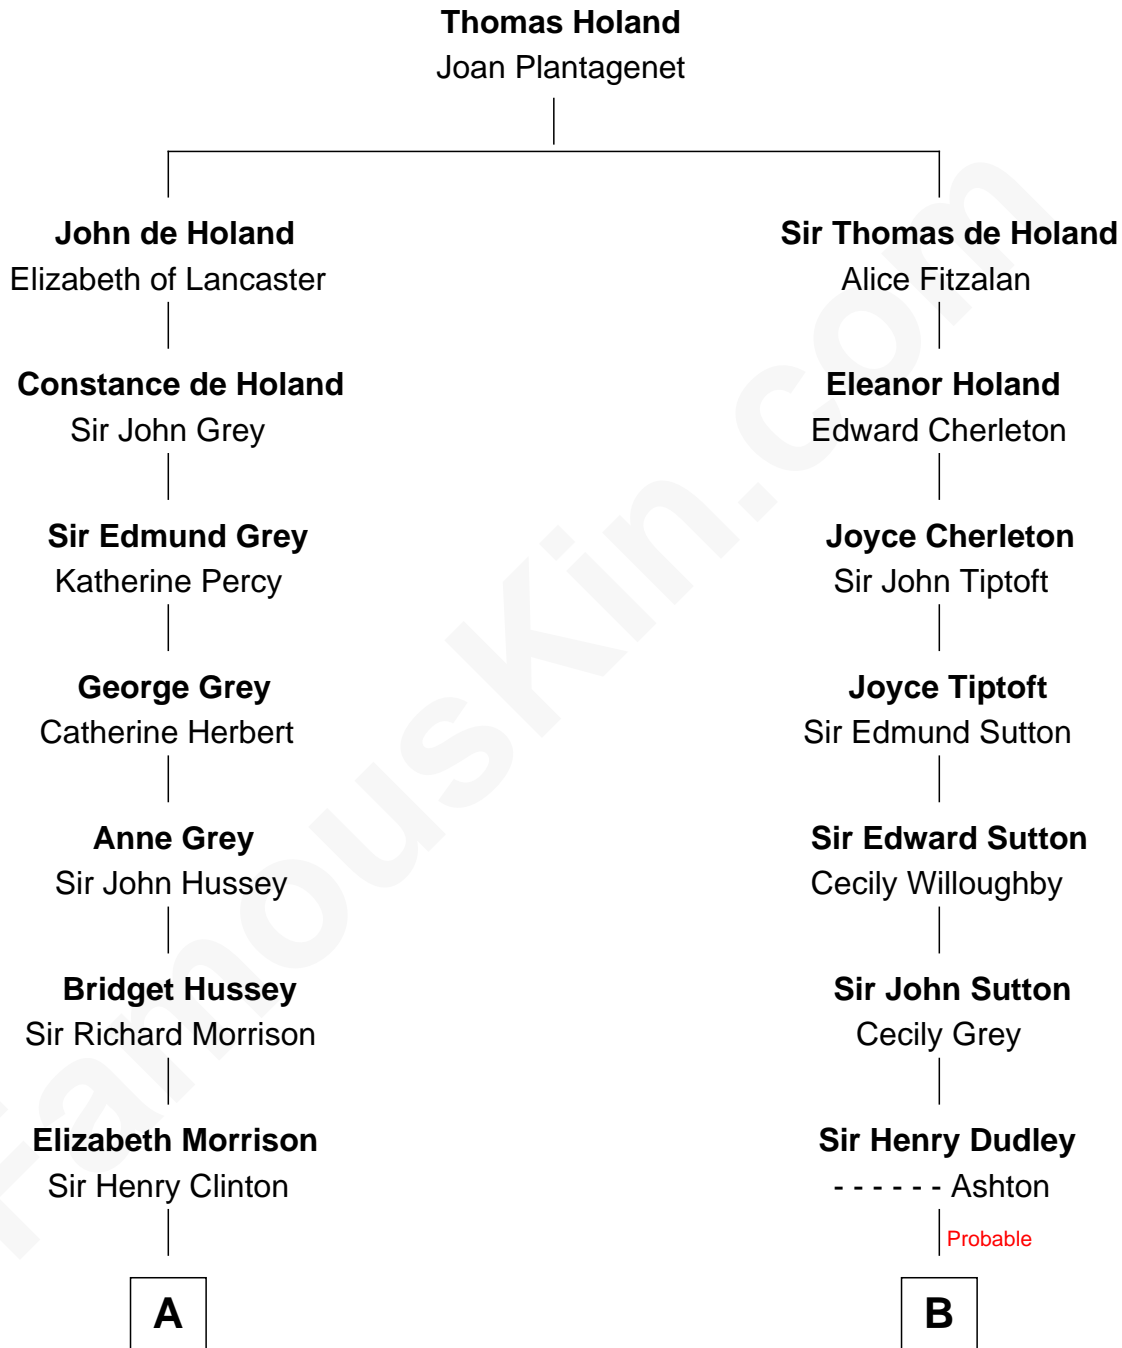

FamousKin.com Relationship Chart of

George Clinton

4th U.S. Vice President

11th cousin 8 times removed of

Herbert Hoover

31st U.S. President

C

Theodore Minthorn

Mary Wasley

Hulda Randall Minthorn

Jessie Clark Hoover

Herbert Hoover

31st U.S. President

FamousKin.com