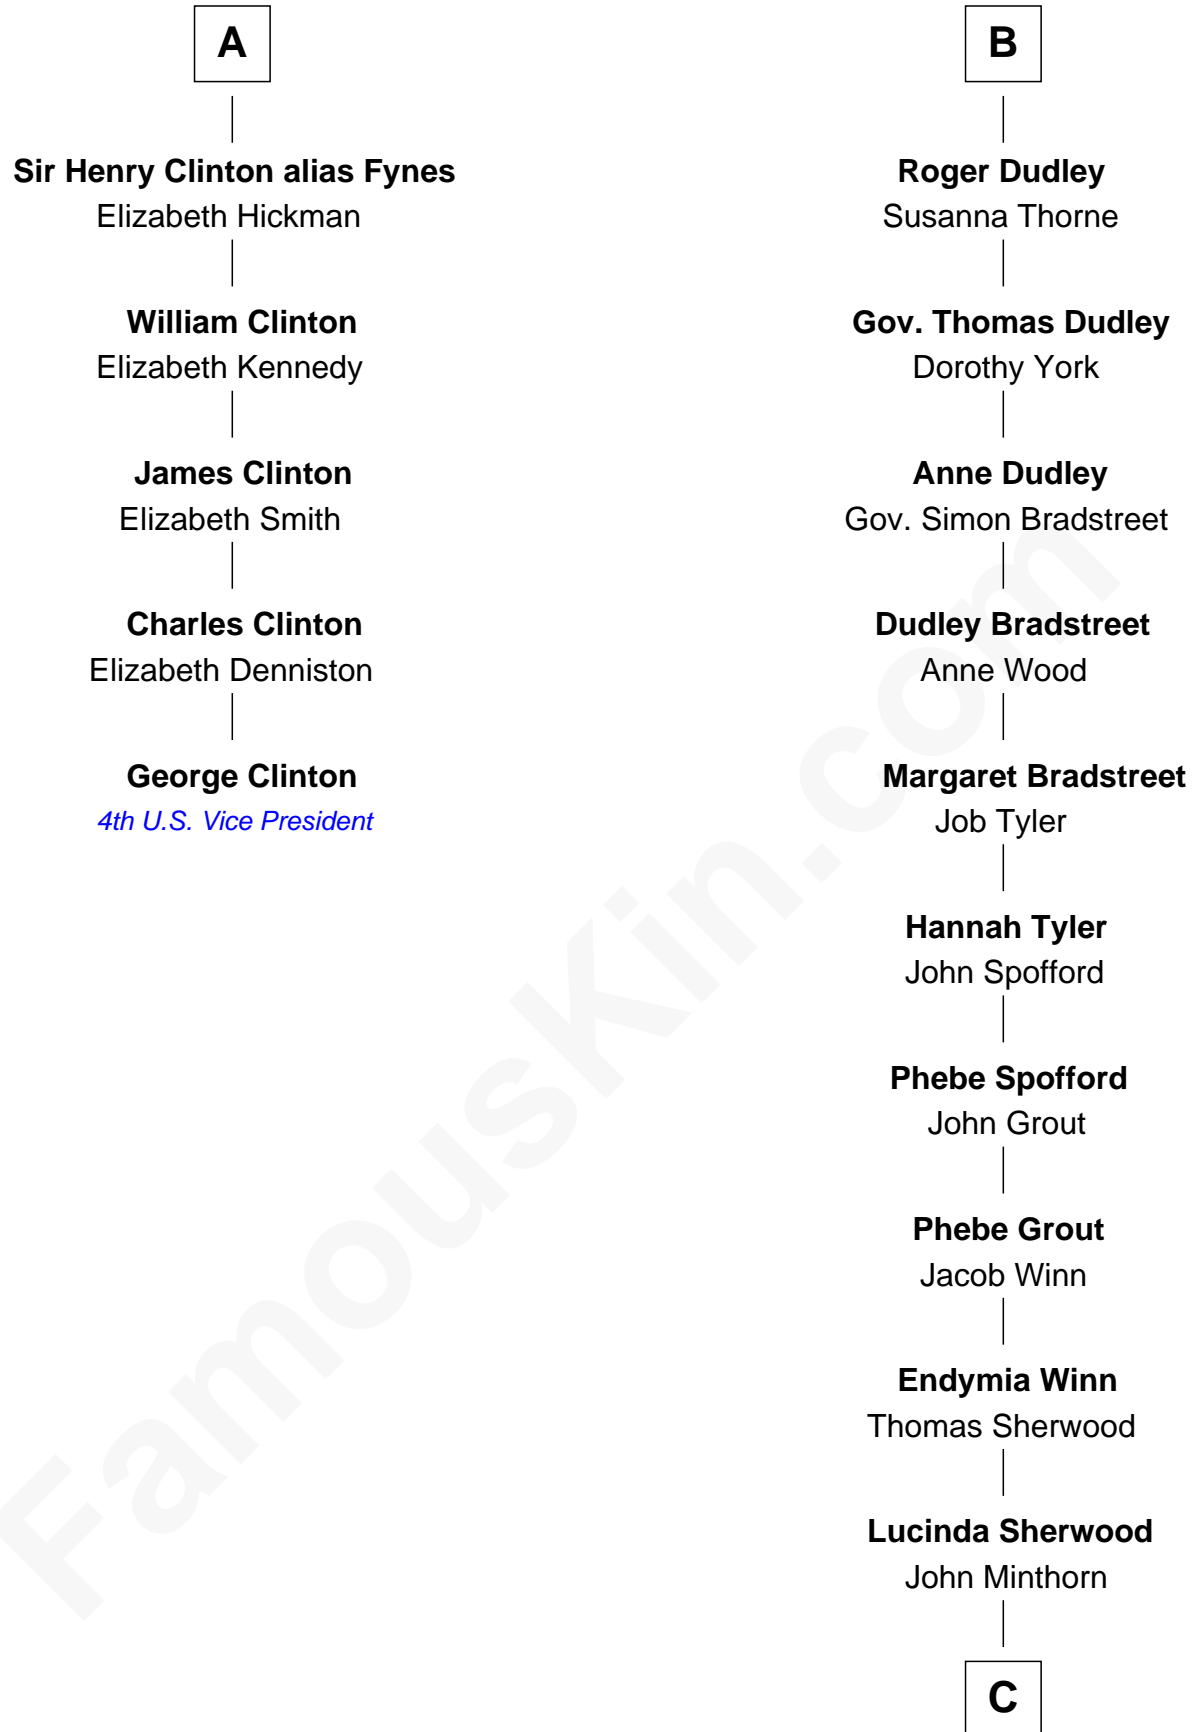

FamousKin.com Relationship Chart of

George Clinton

4th U.S. Vice President

11th cousin 8 times removed of

Herbert Hoover

31st U.S. President

C

Theodore Minthorn

Mary Wasley

Hulda Randall Minthorn

Jessie Clark Hoover

Herbert Hoover

31st U.S. President

FamousKin.com