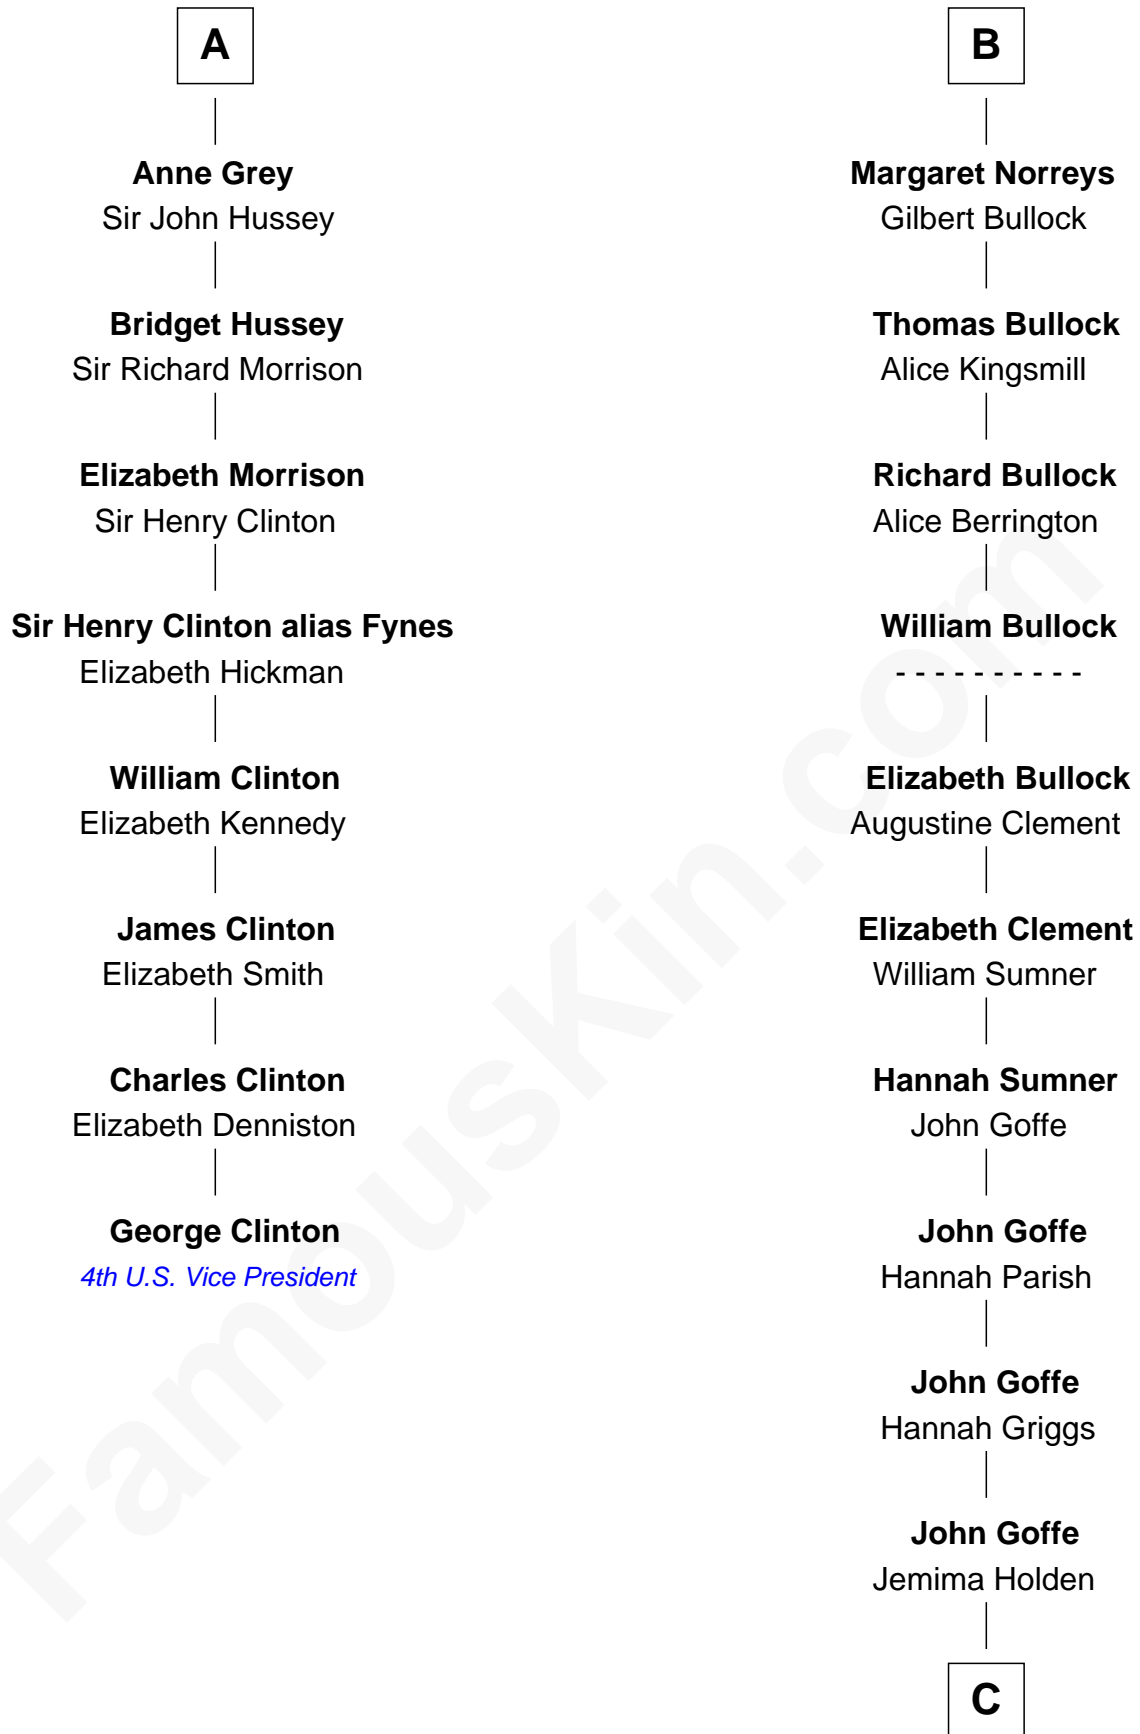

# FamousKin.com Relationship Chart of

**George Clinton**

*4th U.S. Vice President*

14th cousin 7 times removed of

**Lou (Henry) Hoover**

*First Lady of President Herbert Hoover*

**C**

**Polly Goffe**

Josiah Wallace

**Nancy M. Wallace**

John Scobey

**Philomelia Sophia Scobey**

Phineas Weed

**Florence Ida Weed**

Charles Delano Henry

**Lou (Henry) Hoover**

*First Lady of Herbert Hoover*