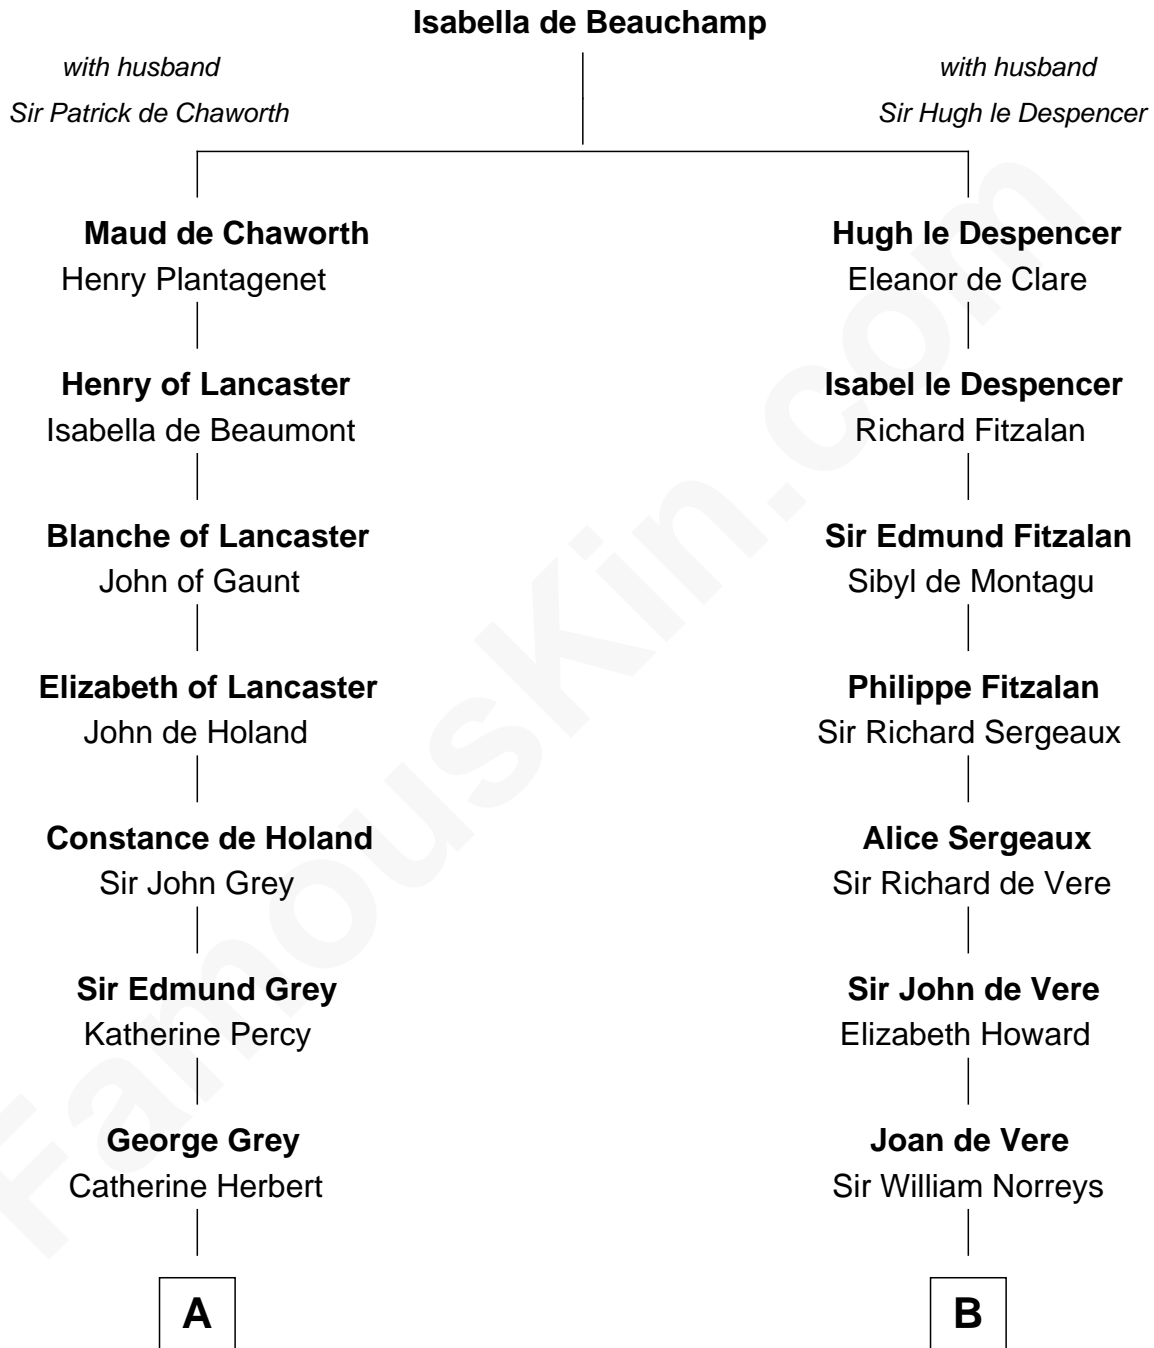

# FamousKin.com Relationship Chart of

**George Clinton**

*4th U.S. Vice President*

14th cousin 7 times removed of

**Lou (Henry) Hoover**

*First Lady of President Herbert Hoover*

**C**

**Polly Goffe**

Josiah Wallace

**Nancy M. Wallace**

John Scobey

**Philomelia Sophia Scobey**

Phineas Weed

**Florence Ida Weed**

Charles Delano Henry

**Lou (Henry) Hoover**

*First Lady of Herbert Hoover*