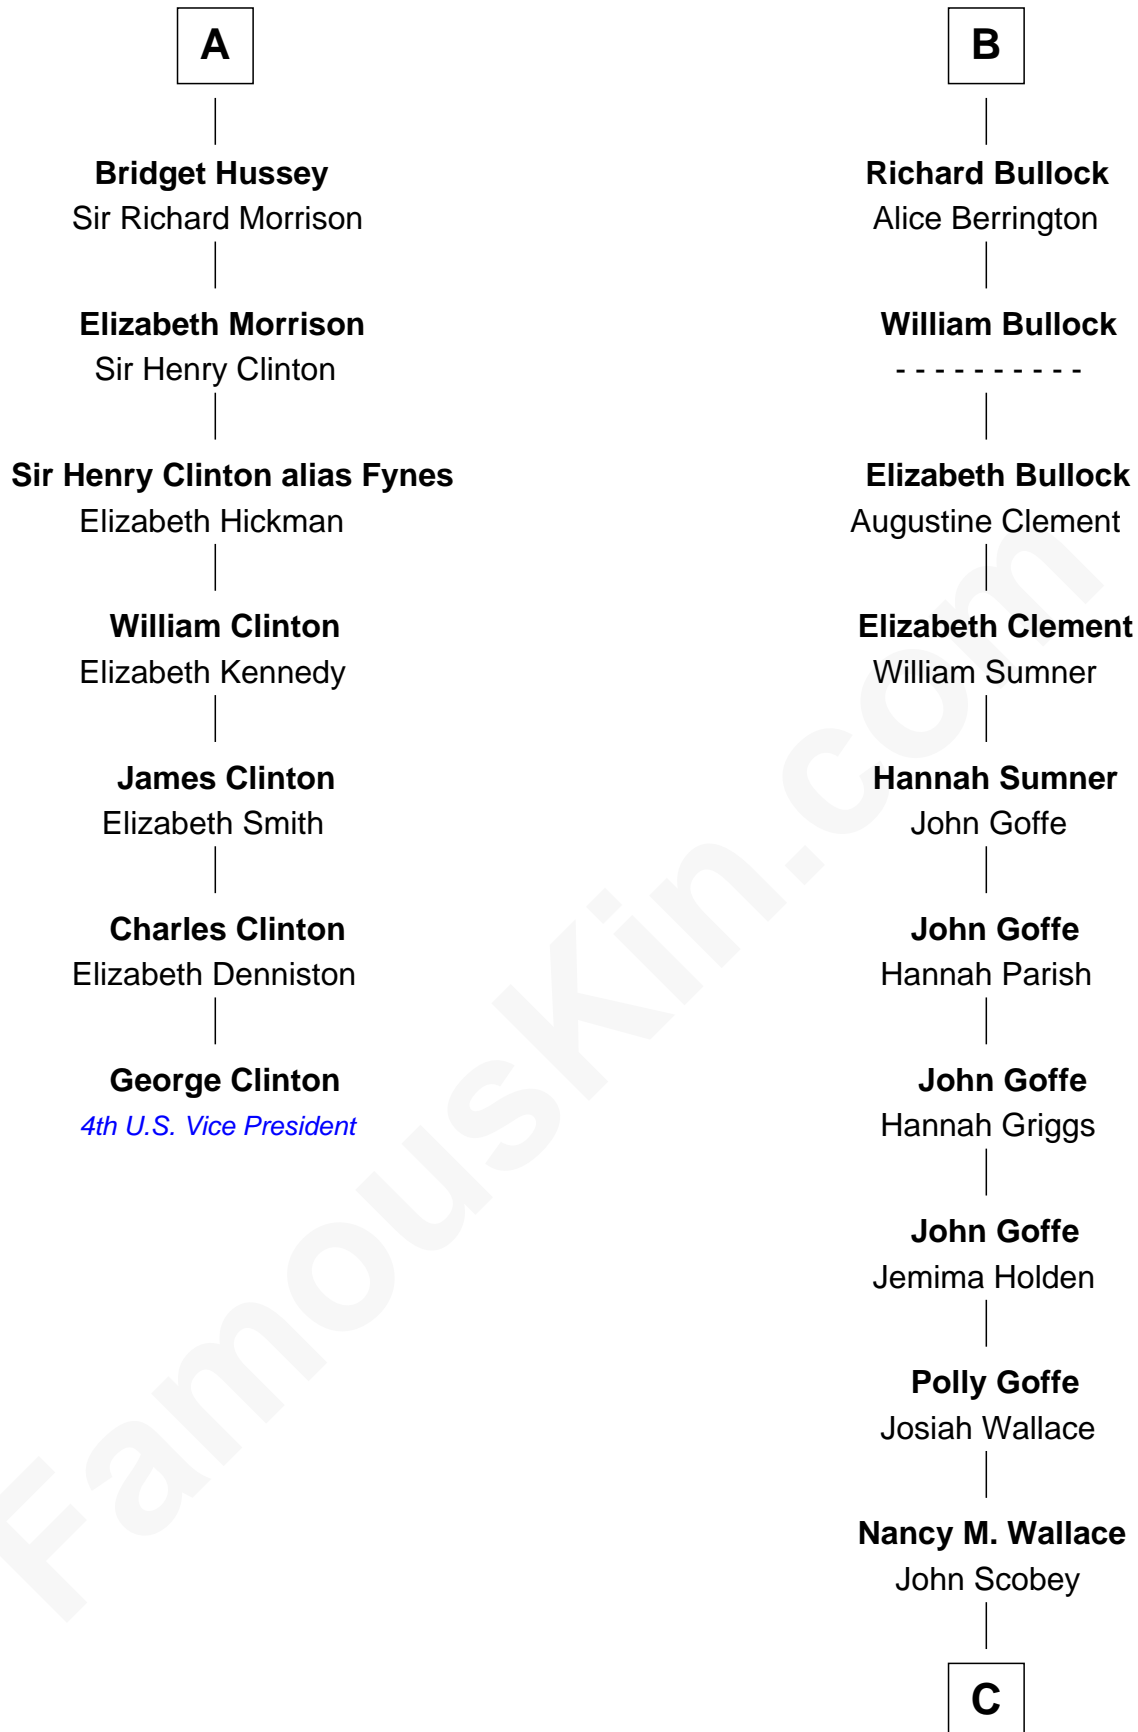

FamousKin.com

Relationship Chart of

George Clinton

4th U.S. Vice President

13th cousin 6 times removed of

Lou (Henry) Hoover

First Lady of President Herbert Hoover

Bartholomew de Badlesmere

Maud de Badlesmere

John de Vere

Aubrey de Vere

Alice FitzWalter

Sir Richard de Vere

Alice Sergeaux

Sir John de Vere

Elizabeth Howard

Joan de Vere

Sir William Norreys

Margaret Norreys

Gilbert Bullock

Thomas Bullock

Alice Kingsmill

B

C

Philomelia Sophia Scobey

Phineas Weed

Florence Ida Weed

Charles Delano Henry

Lou (Henry) Hoover

First Lady of Herbert Hoover

FamousKin.com