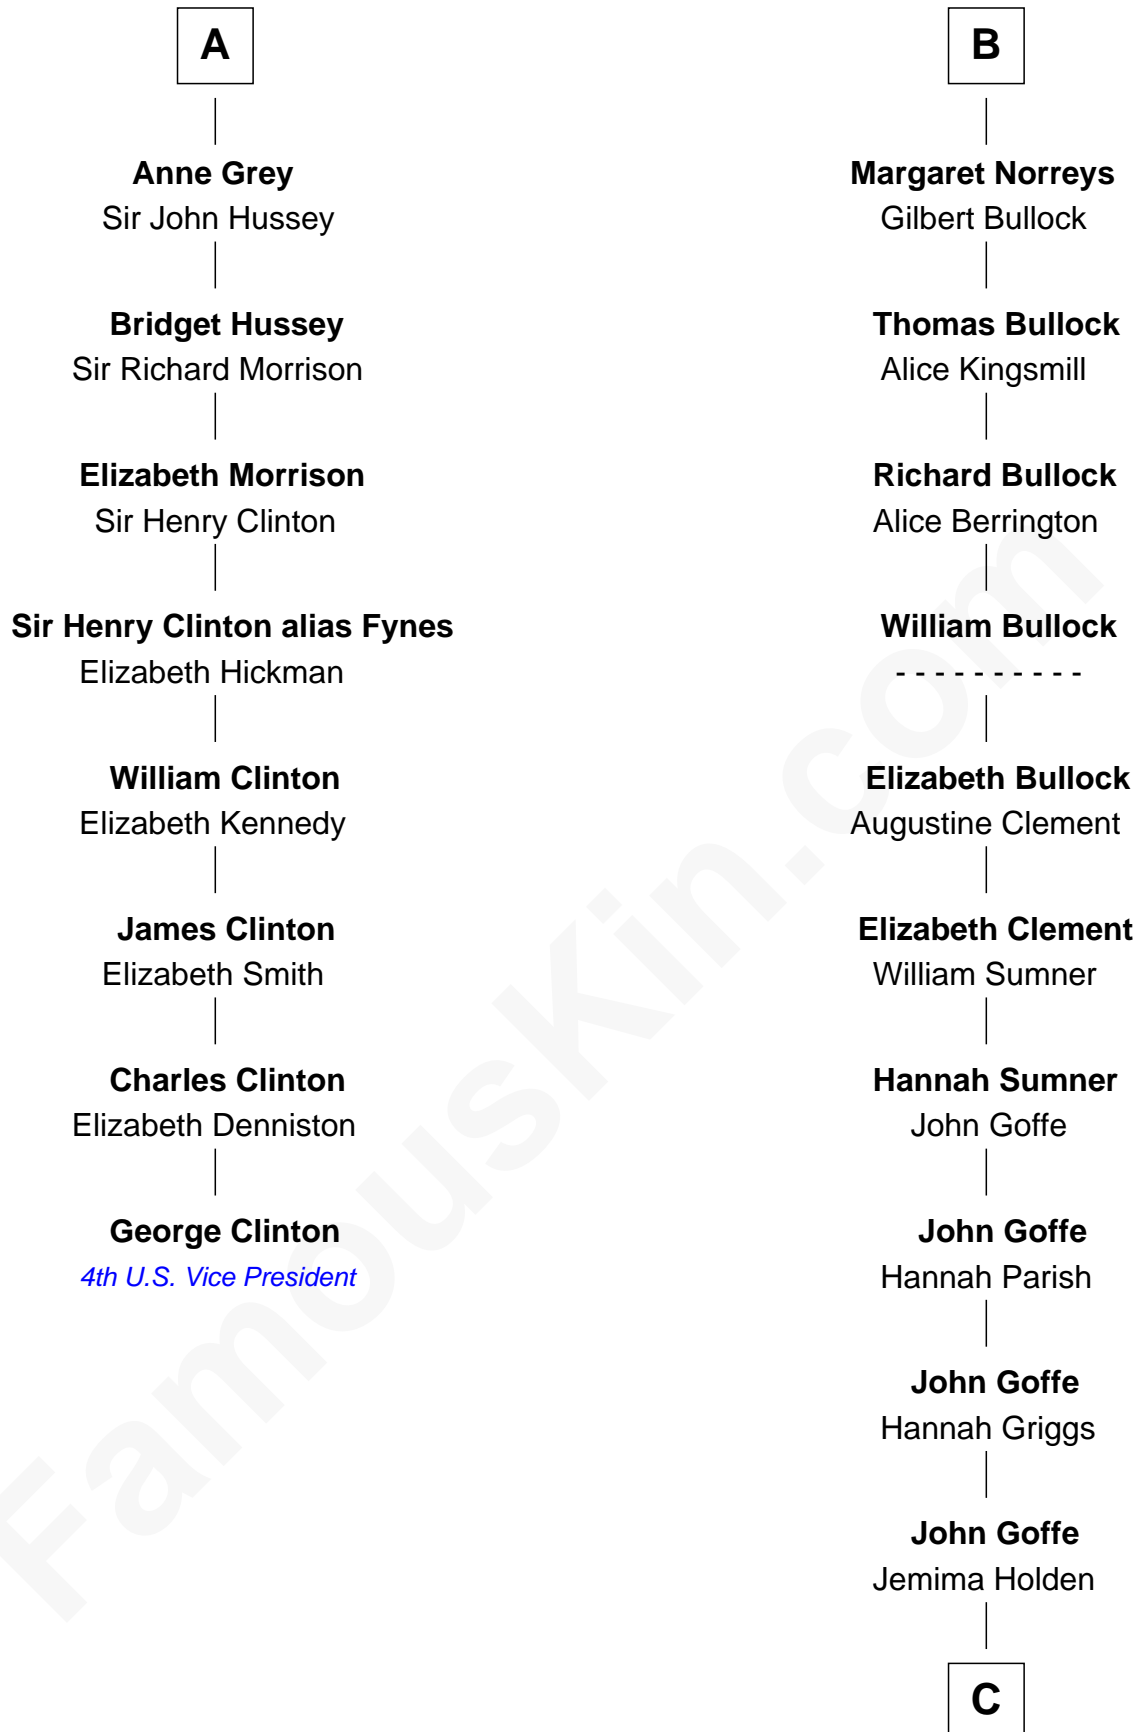

FamousKin.com

Relationship Chart of

George Clinton

4th U.S. Vice President

14th cousin 7 times removed of

Lou (Henry) Hoover

First Lady of President Herbert Hoover

Sir Gilbert de Clare

Joan of Acre

C

Polly Goffe

Josiah Wallace

Nancy M. Wallace

John Scobey

Philomelia Sophia Scobey

Phineas Weed

Florence Ida Weed

Charles Delano Henry

Lou (Henry) Hoover

First Lady of Herbert Hoover