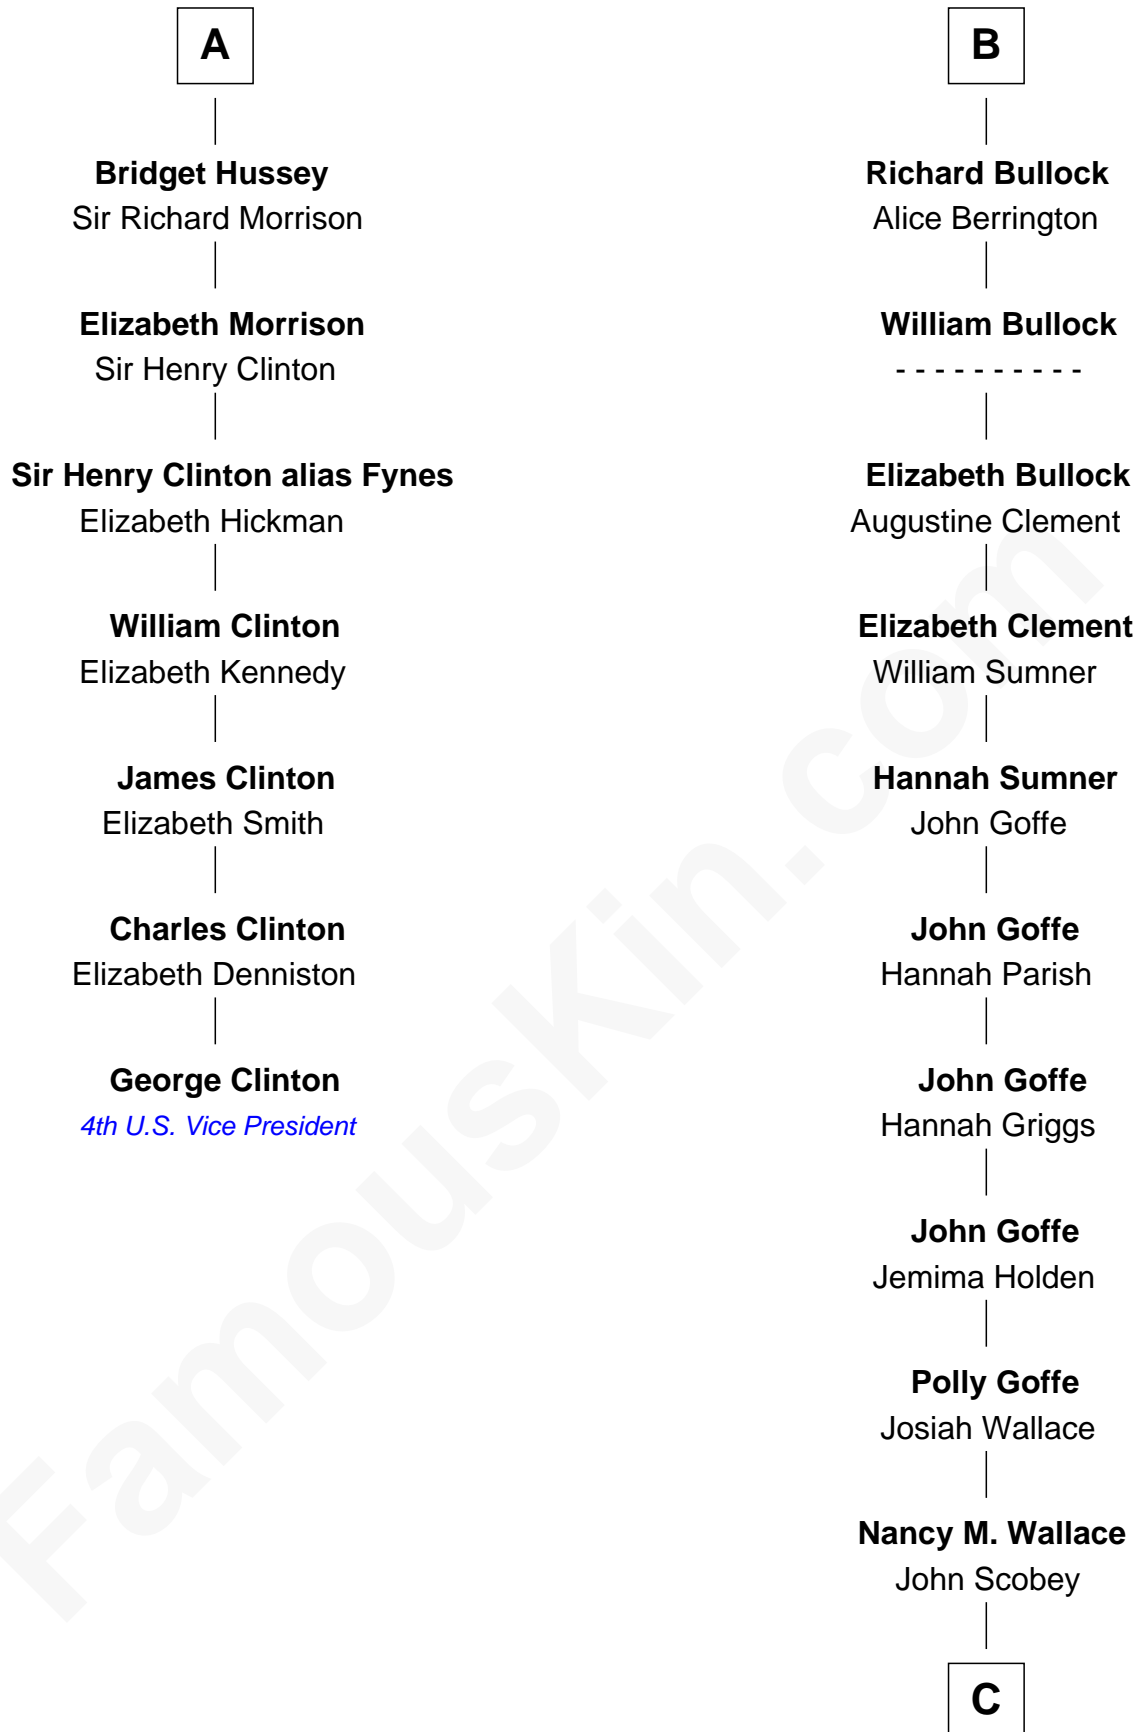

FamousKin.com

Relationship Chart of

George Clinton

4th U.S. Vice President

13th cousin 6 times removed of

Lou (Henry) Hoover

First Lady of President Herbert Hoover

C

Philomelia Sophia Scobey

Phineas Weed

Florence Ida Weed

Charles Delano Henry

Lou (Henry) Hoover

First Lady of Herbert Hoover

FamousKin.com