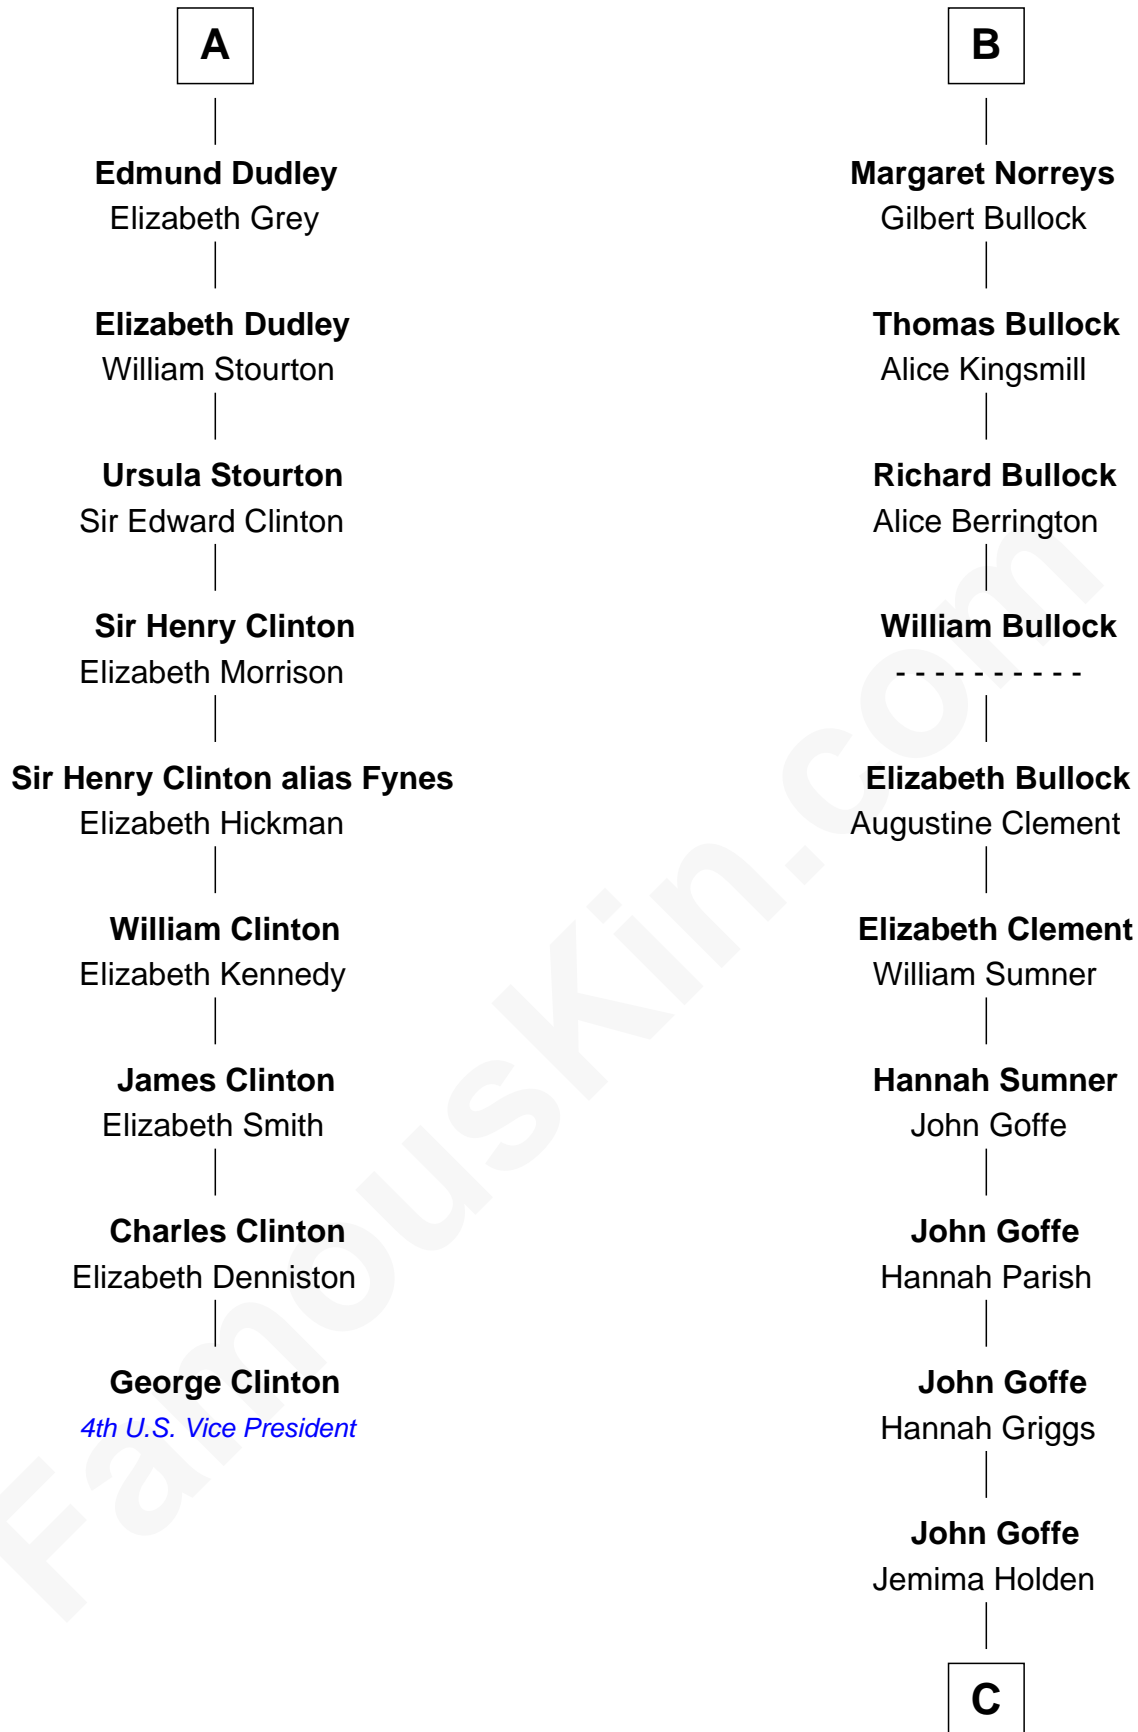

FamousKin.com

Relationship Chart of

George Clinton

4th U.S. Vice President

15th cousin 6 times removed of

Lou (Henry) Hoover

First Lady of President Herbert Hoover

Sir Hugh le Despencer

Hugh le Despencer

Eleanor de Clare

Isabel le Despencer

Richard Fitzalan

Sir Edmund Fitzalan

Sibyl de Montagu

Philippe Fitzalan

Sir Richard Sergeaux

Alice Sergeaux

Sir Richard de Vere

Sir John de Vere

Elizabeth Howard

Joan de Vere

Sir William Norreys

B

C

Polly Goffe

Josiah Wallace

Nancy M. Wallace

John Scobey

Philomelia Sophia Scobey

Phineas Weed

Florence Ida Weed

Charles Delano Henry