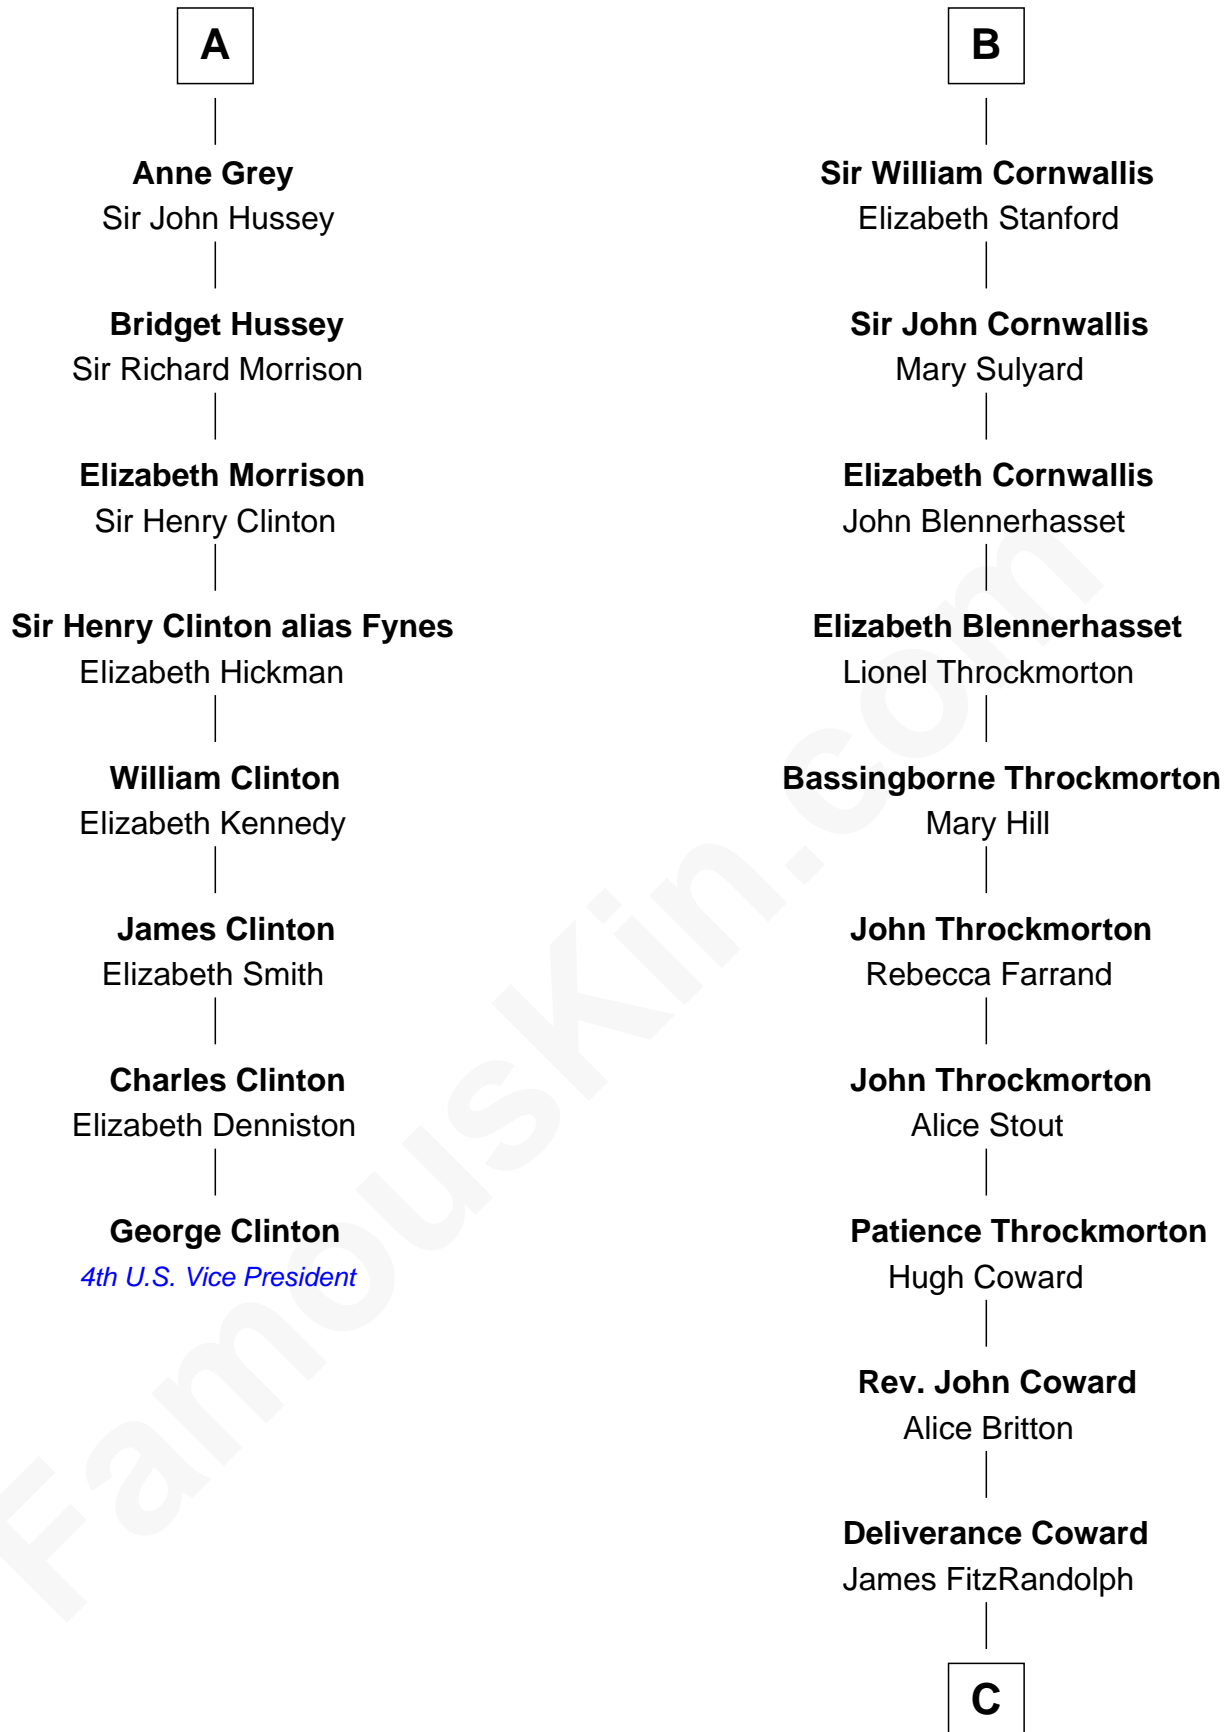

FamousKin.com

Relationship Chart of

George Clinton

4th U.S. Vice President

14th cousin 6 times removed of

Ellen Louise (Axson) Wilson

First Lady of President Woodrow Wilson

C

Isaac FitzRandolph

Eleanor Hunter

Rebecca Longstreet FitzRandolph

Rev. Isaac Stockton Keith Axson

Rev. Samuel Edward Axson

Margaret Jane Hoyt

Ellen Louise (Axson) Wilson

First Lady of Woodrow Wilson