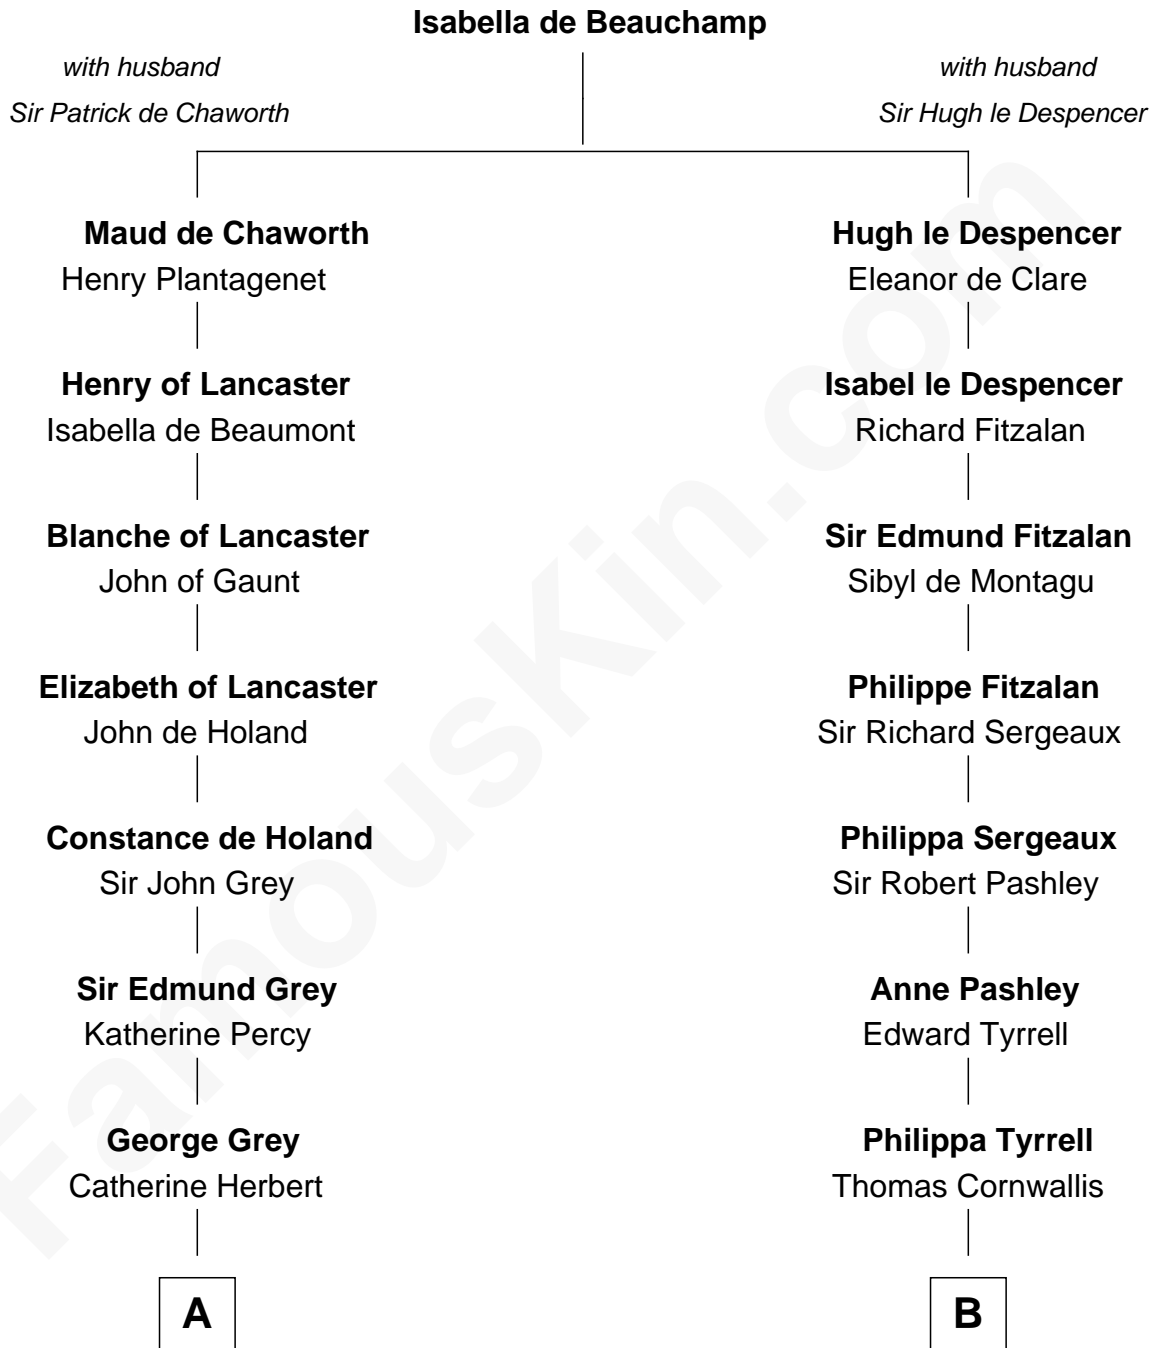

FamousKin.com

Relationship Chart of

George Clinton

4th U.S. Vice President

14th cousin 6 times removed of

Ellen Louise (Axson) Wilson

First Lady of President Woodrow Wilson

C

Isaac FitzRandolph

Eleanor Hunter

Rebecca Longstreet FitzRandolph

Rev. Isaac Stockton Keith Axson

Rev. Samuel Edward Axson

Margaret Jane Hoyt

Ellen Louise (Axson) Wilson

First Lady of Woodrow Wilson