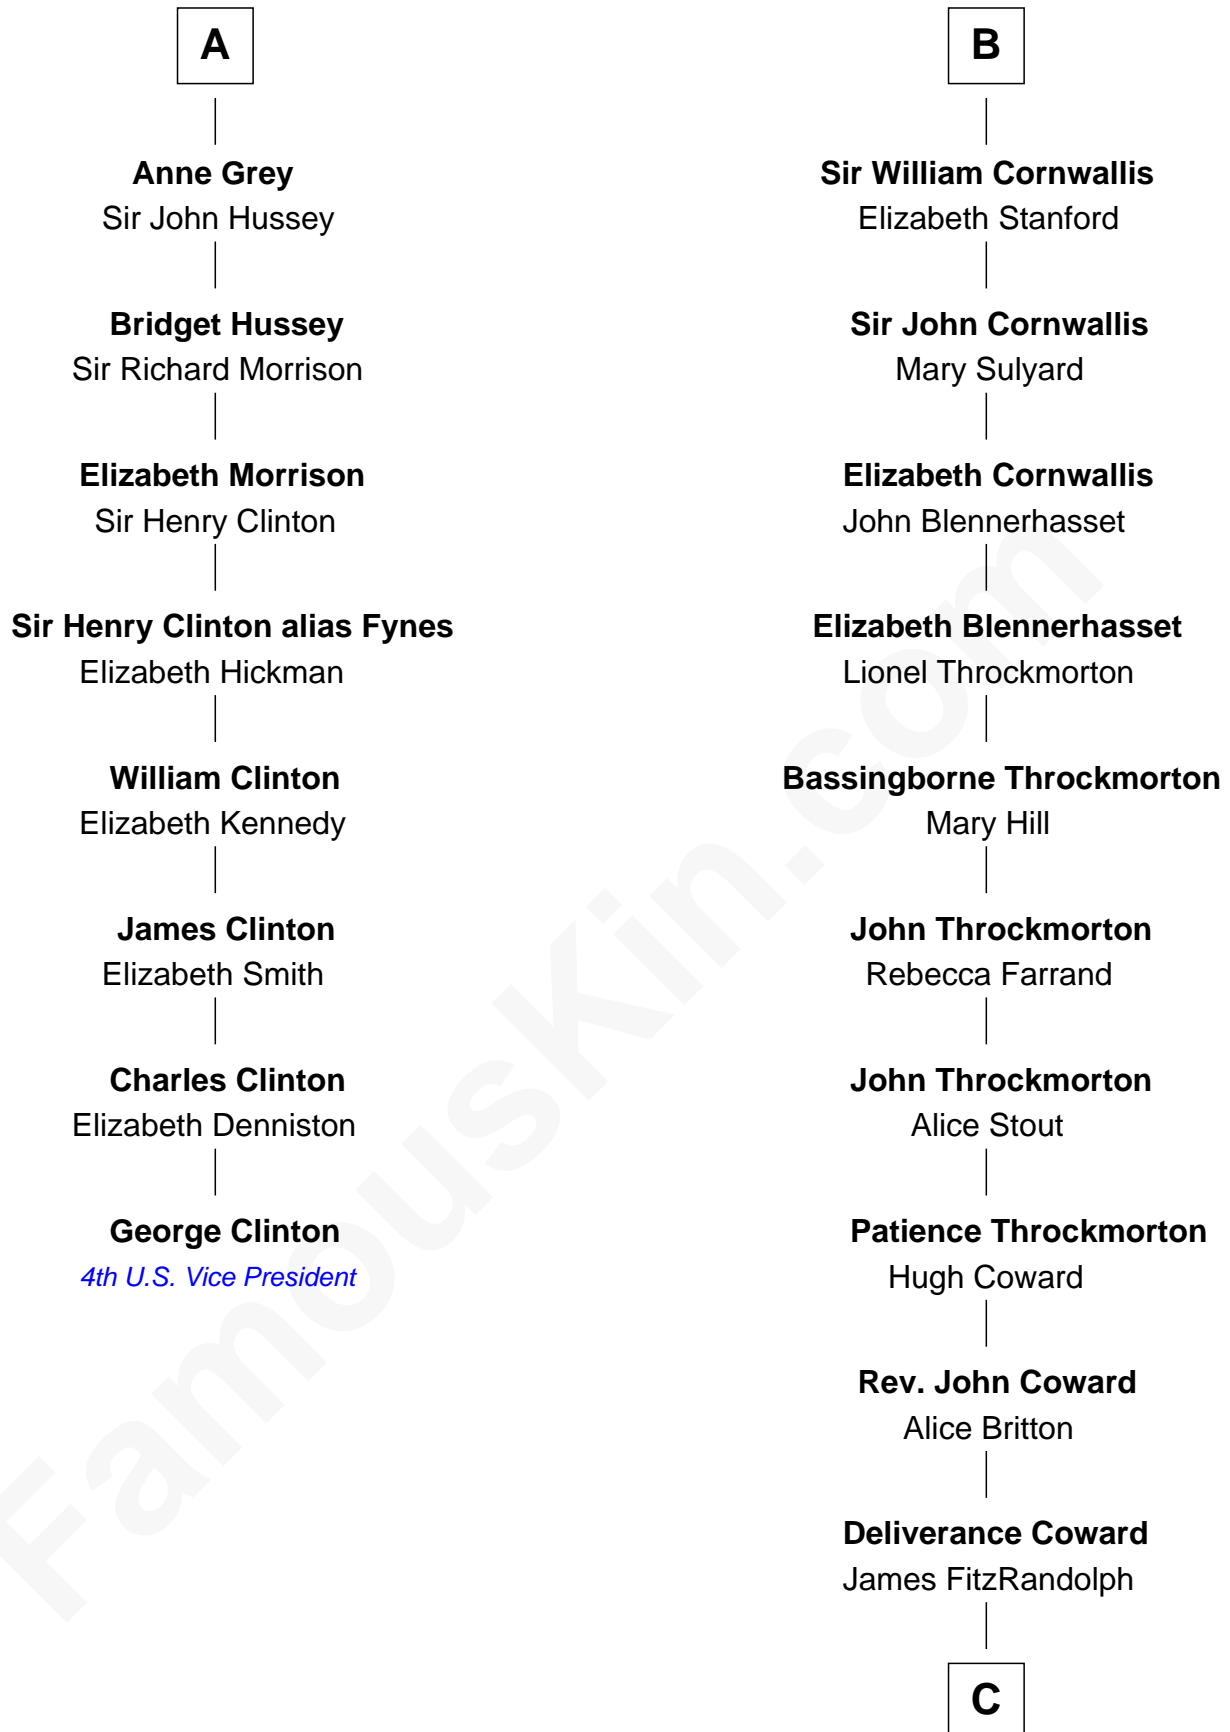

FamousKin.com

Relationship Chart of

George Clinton

4th U.S. Vice President

14th cousin 6 times removed of

Ellen Louise (Axson) Wilson

First Lady of President Woodrow Wilson

Sir Gilbert de Clare

Joan of Acre

C

Isaac FitzRandolph

Eleanor Hunter

Rebecca Longstreet FitzRandolph

Rev. Isaac Stockton Keith Axson

Rev. Samuel Edward Axson

Margaret Jane Hoyt

Ellen Louise (Axson) Wilson

First Lady of Woodrow Wilson