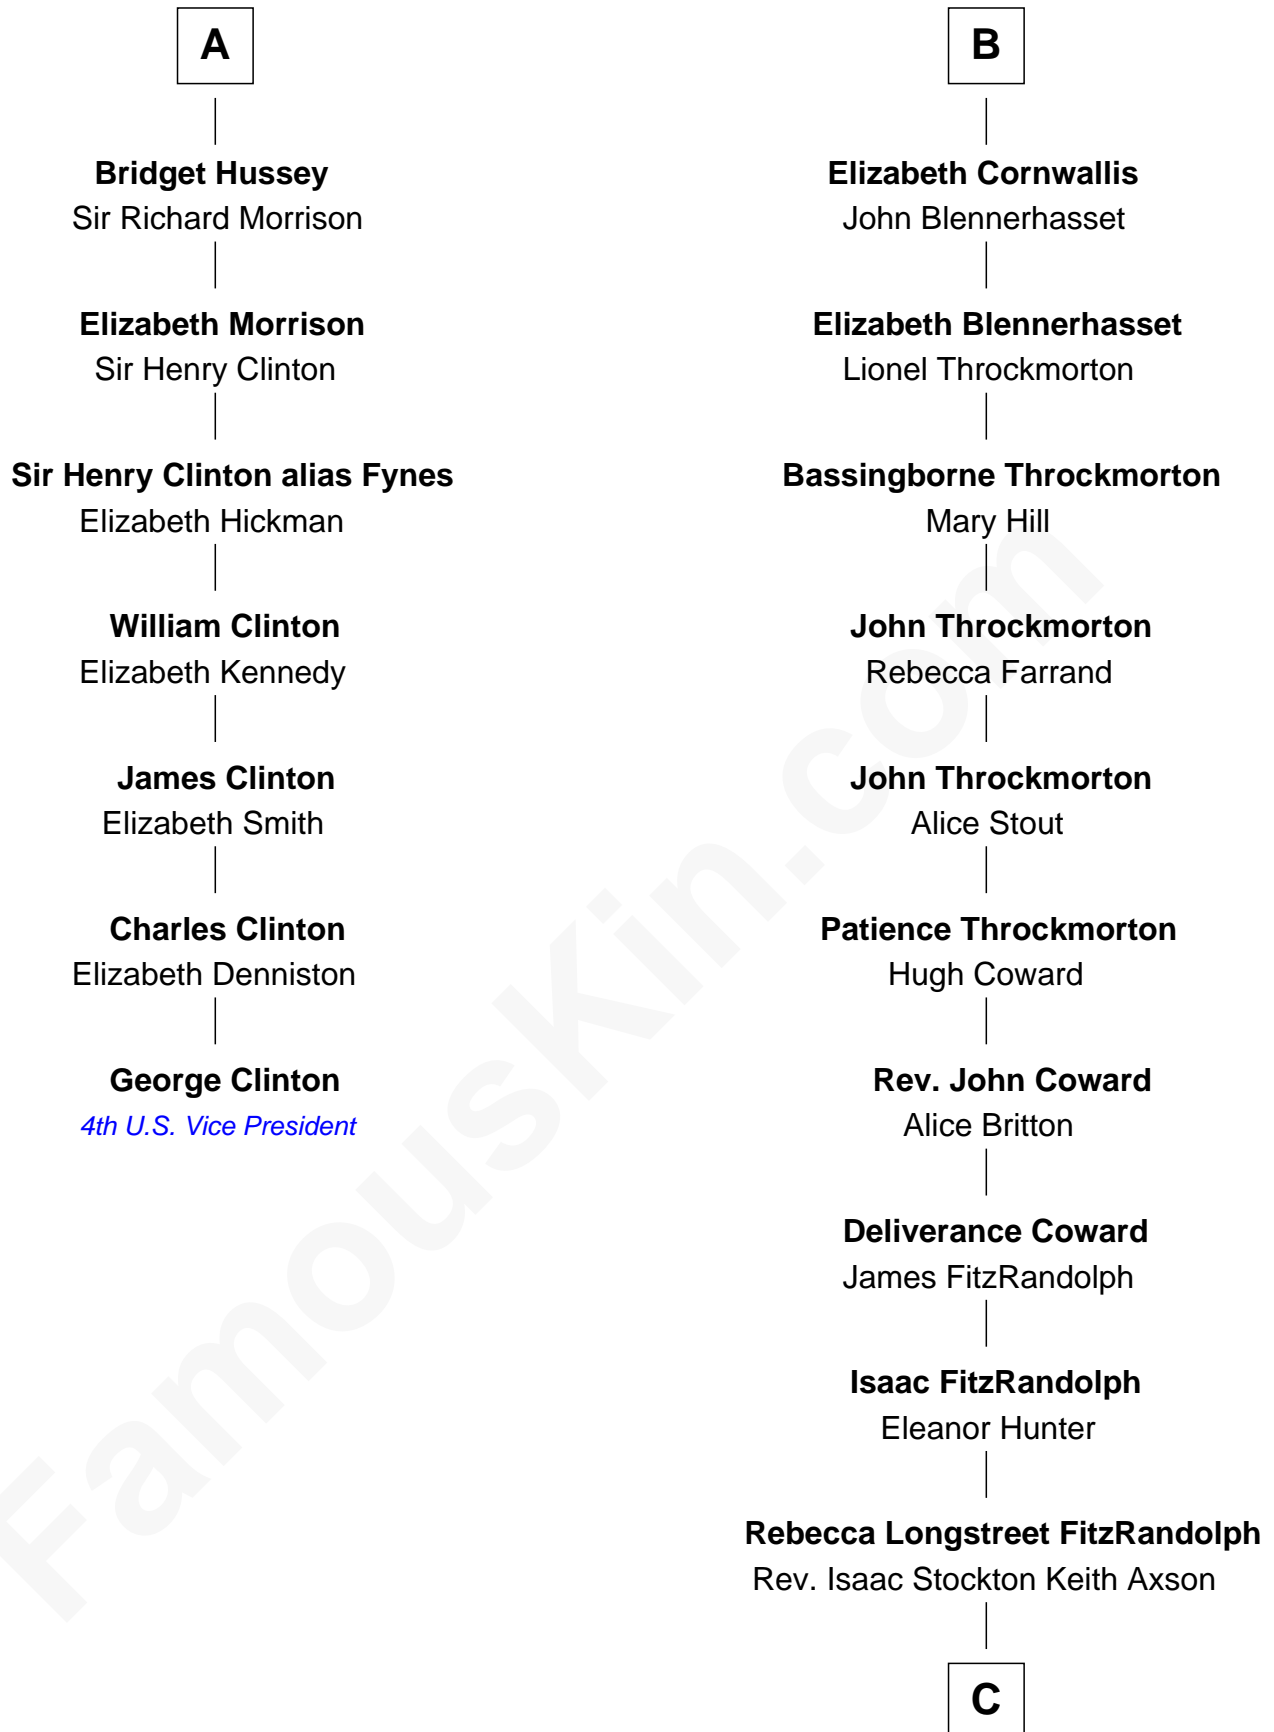

FamousKin.com

Relationship Chart of

George Clinton

4th U.S. Vice President

13th cousin 5 times removed of

Ellen Louise (Axson) Wilson

First Lady of President Woodrow Wilson

C

Rev. Samuel Edward Axson

Margaret Jane Hoyt

Ellen Louise (Axson) Wilson

First Lady of Woodrow Wilson

FamousKin.com