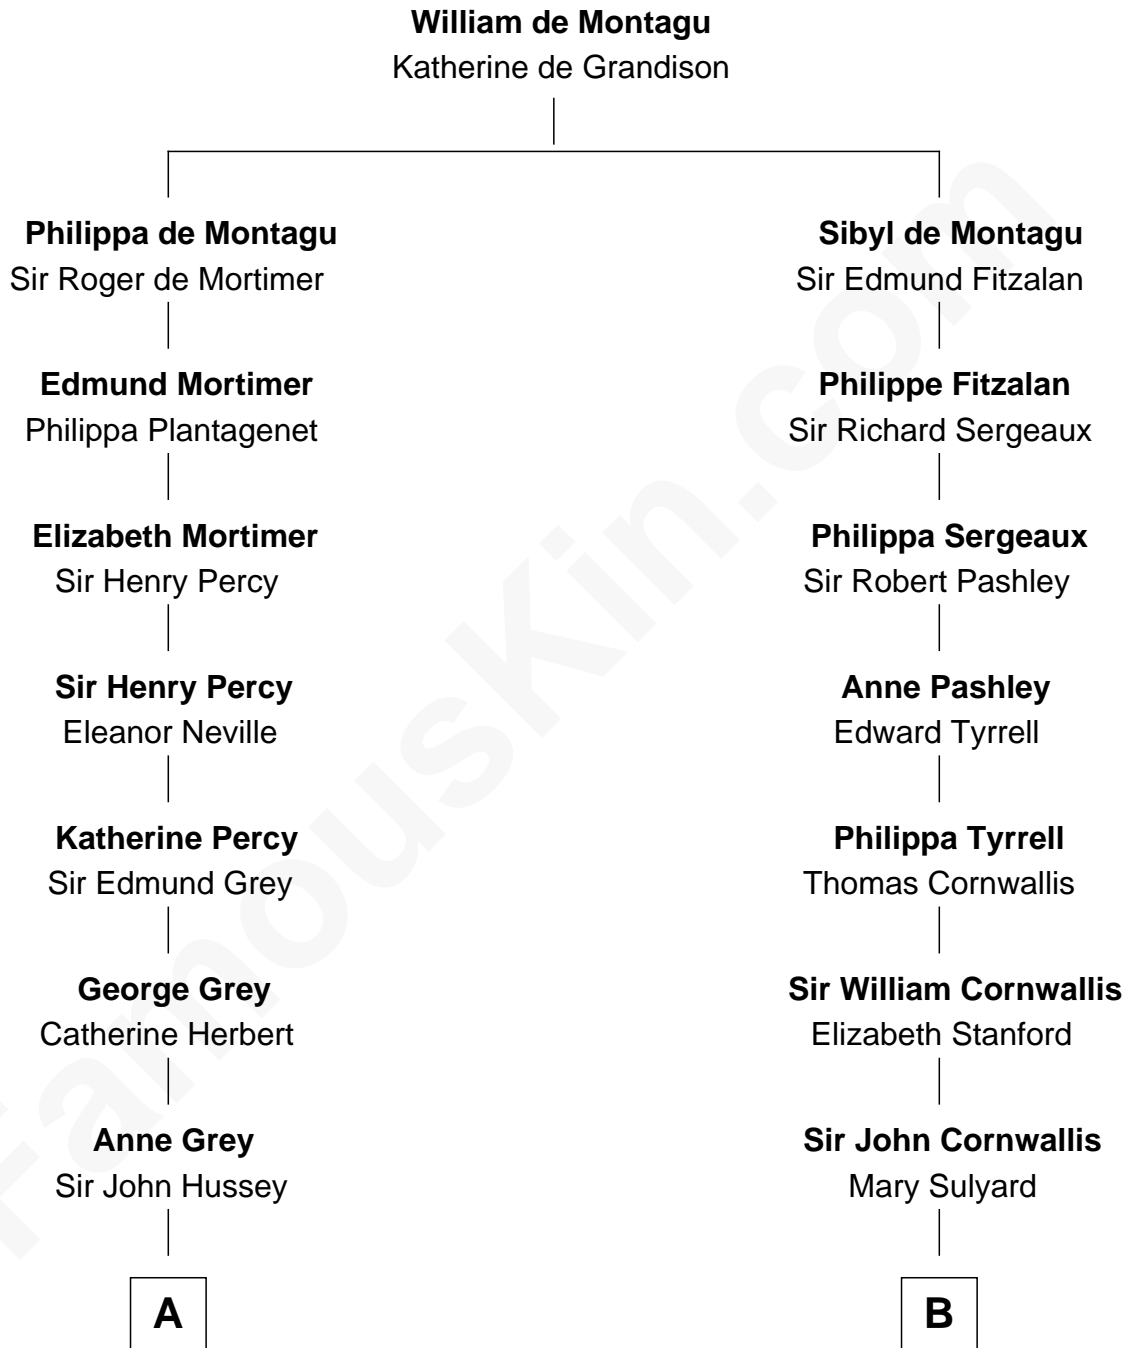

FamousKin.com

Relationship Chart of

George Clinton

4th U.S. Vice President

13th cousin 5 times removed of

Ellen Louise (Axson) Wilson

First Lady of President Woodrow Wilson

C

Rev. Samuel Edward Axson

Margaret Jane Hoyt

Ellen Louise (Axson) Wilson

First Lady of Woodrow Wilson

FamousKin.com