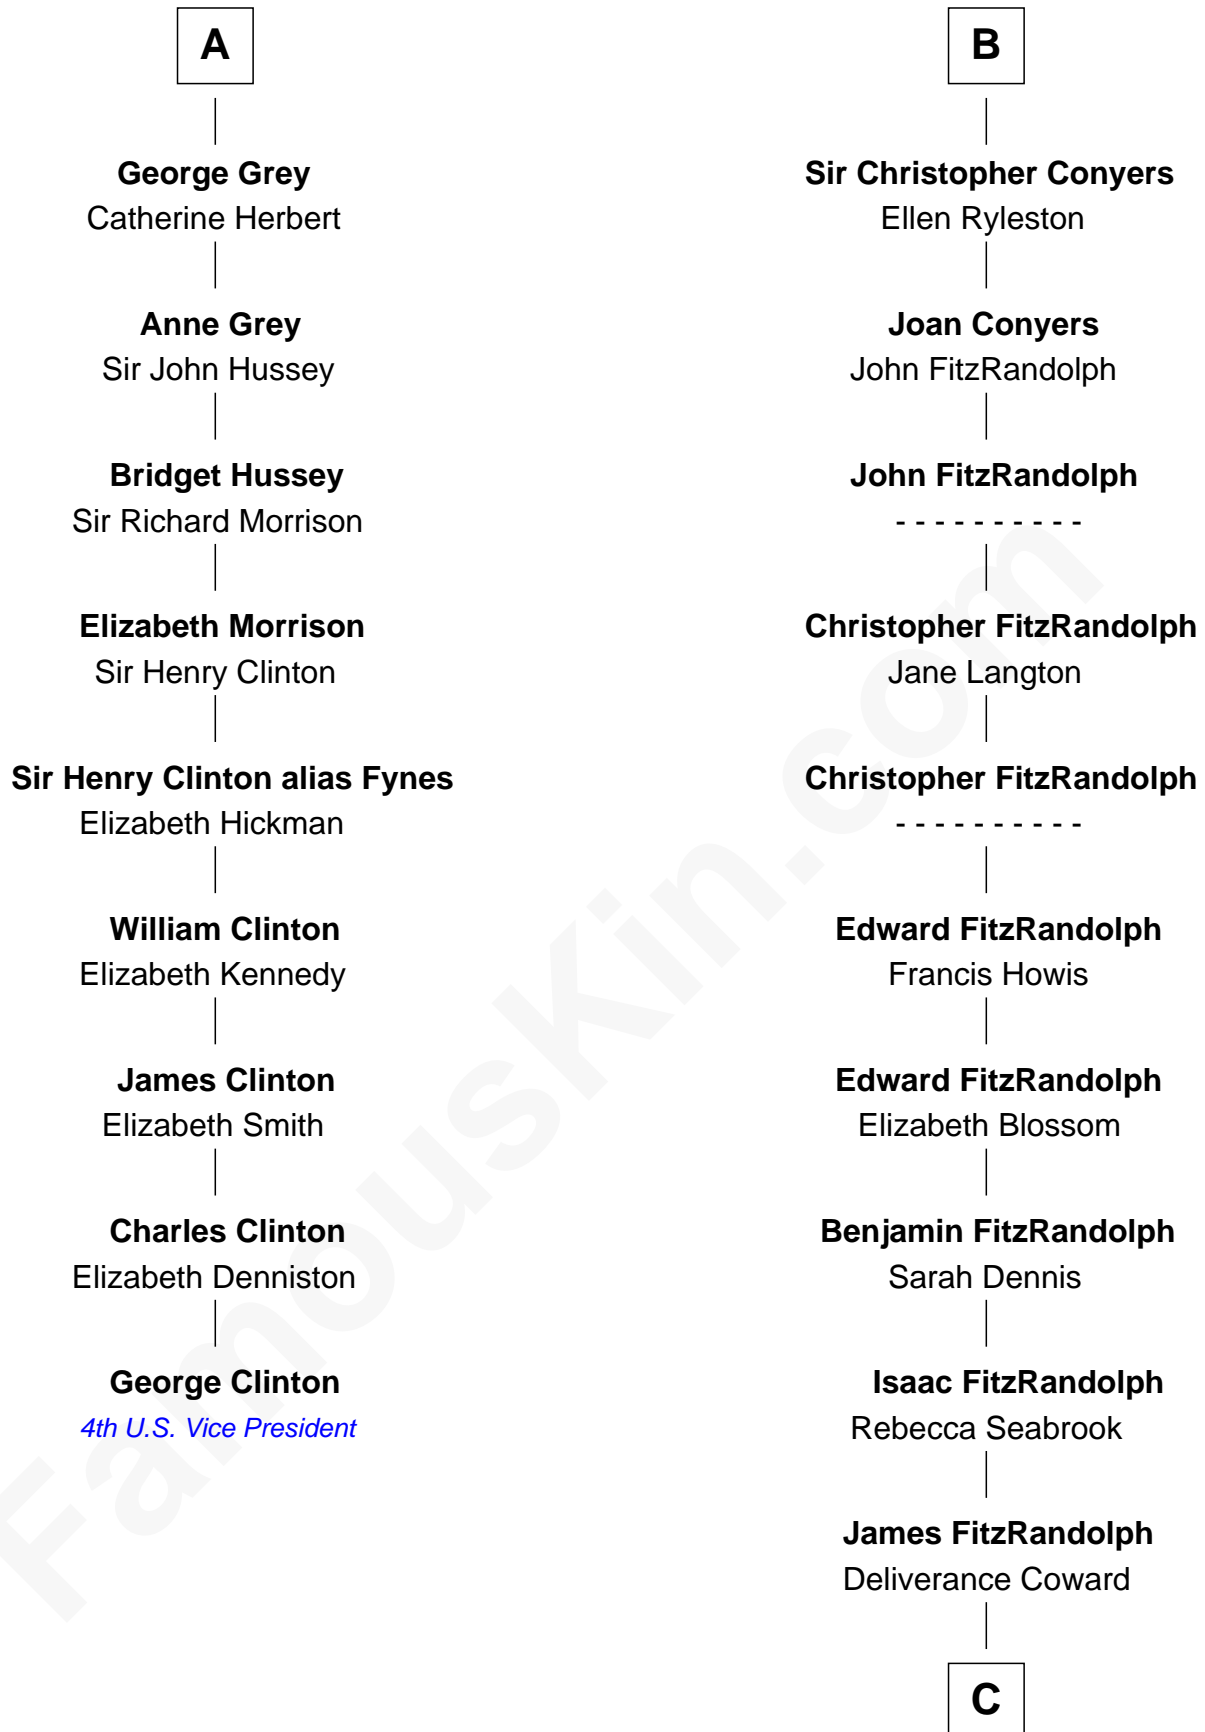

FamousKin.com

Relationship Chart of

George Clinton

4th U.S. Vice President

15th cousin 5 times removed of

Ellen Louise (Axson) Wilson

First Lady of President Woodrow Wilson

Sir William de Ros

Lucy FitzPiers

C

Isaac FitzRandolph

Eleanor Hunter

Rebecca Longstreet FitzRandolph

Rev. Isaac Stockton Keith Axson

Rev. Samuel Edward Axson

Margaret Jane Hoyt

Ellen Louise (Axson) Wilson

First Lady of Woodrow Wilson