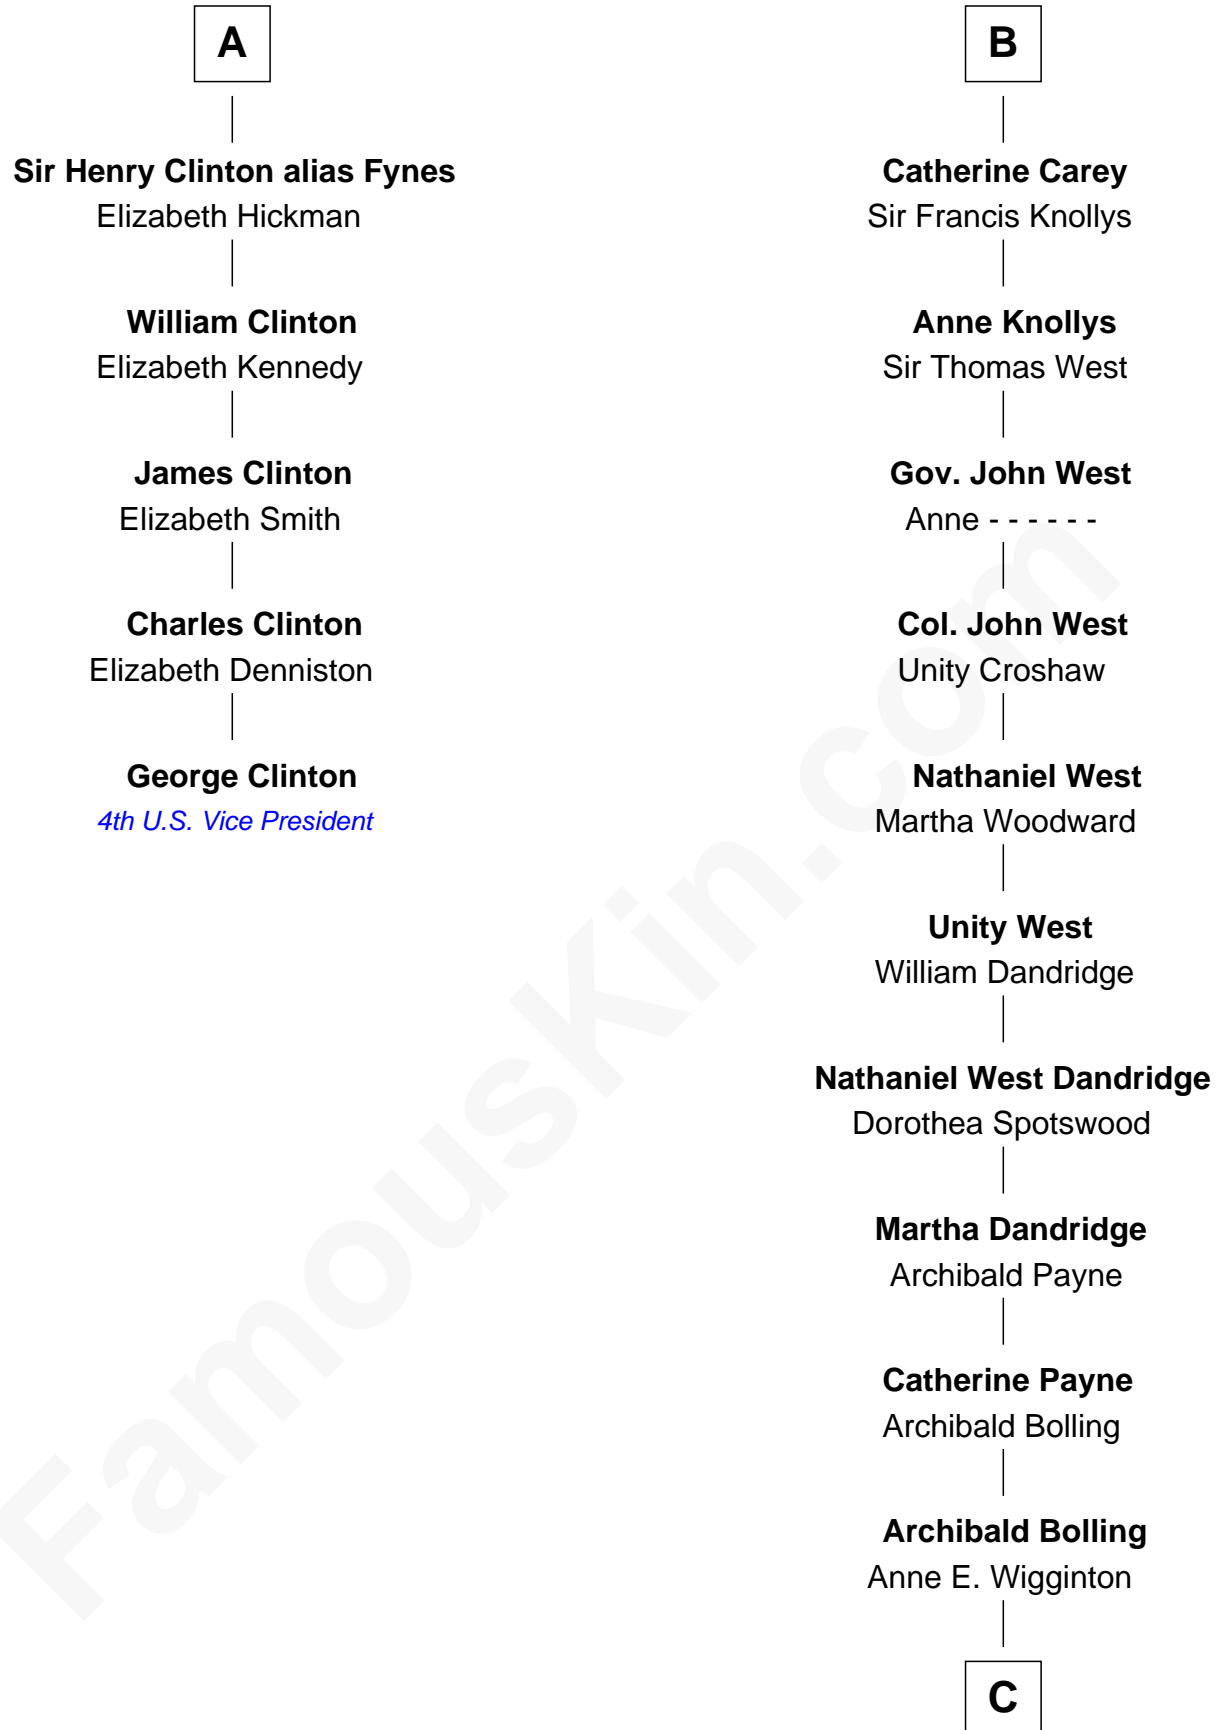

FamousKin.com

Relationship Chart of

George Clinton

4th U.S. Vice President

11th cousin 7 times removed of

Edith (Bolling) Wilson

First Lady of President Woodrow Wilson

C

|
William Holcombe Bolling

Sarah Spiers White

|
Edith (Bolling) Wilson

First Lady of Woodrow Wilson

FamousKin.com