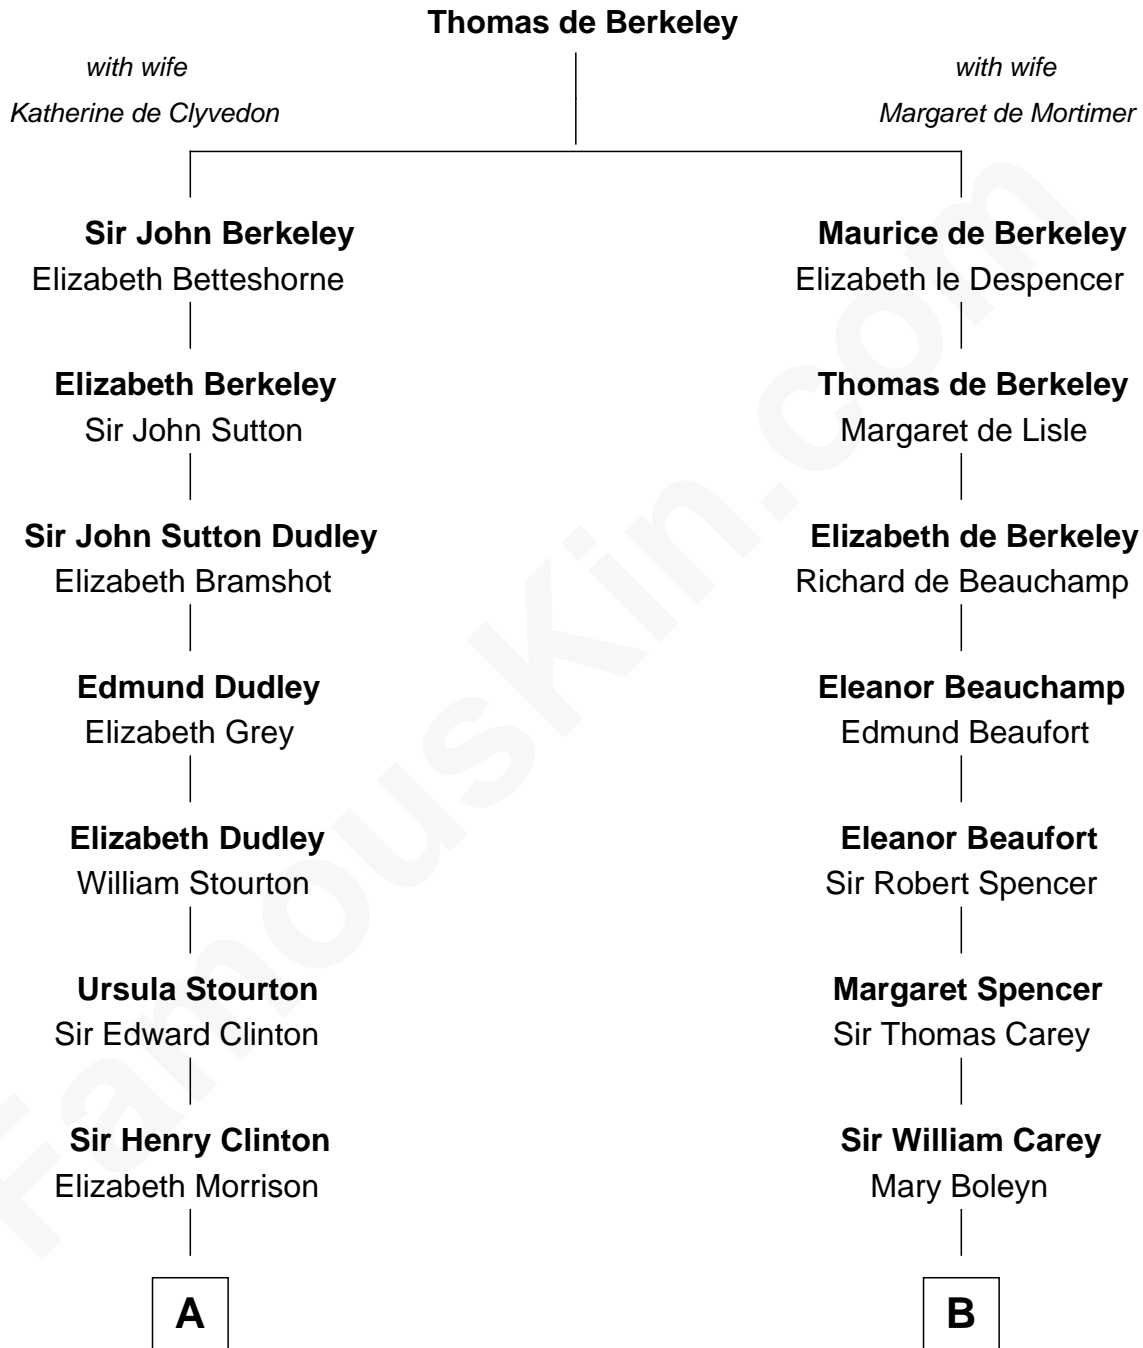

FamousKin.com

Relationship Chart of

George Clinton

4th U.S. Vice President

11th cousin 7 times removed of

Edith (Bolling) Wilson

First Lady of President Woodrow Wilson

C

|
William Holcombe Bolling

Sarah Spiers White

|
Edith (Bolling) Wilson

First Lady of Woodrow Wilson

FamousKin.com