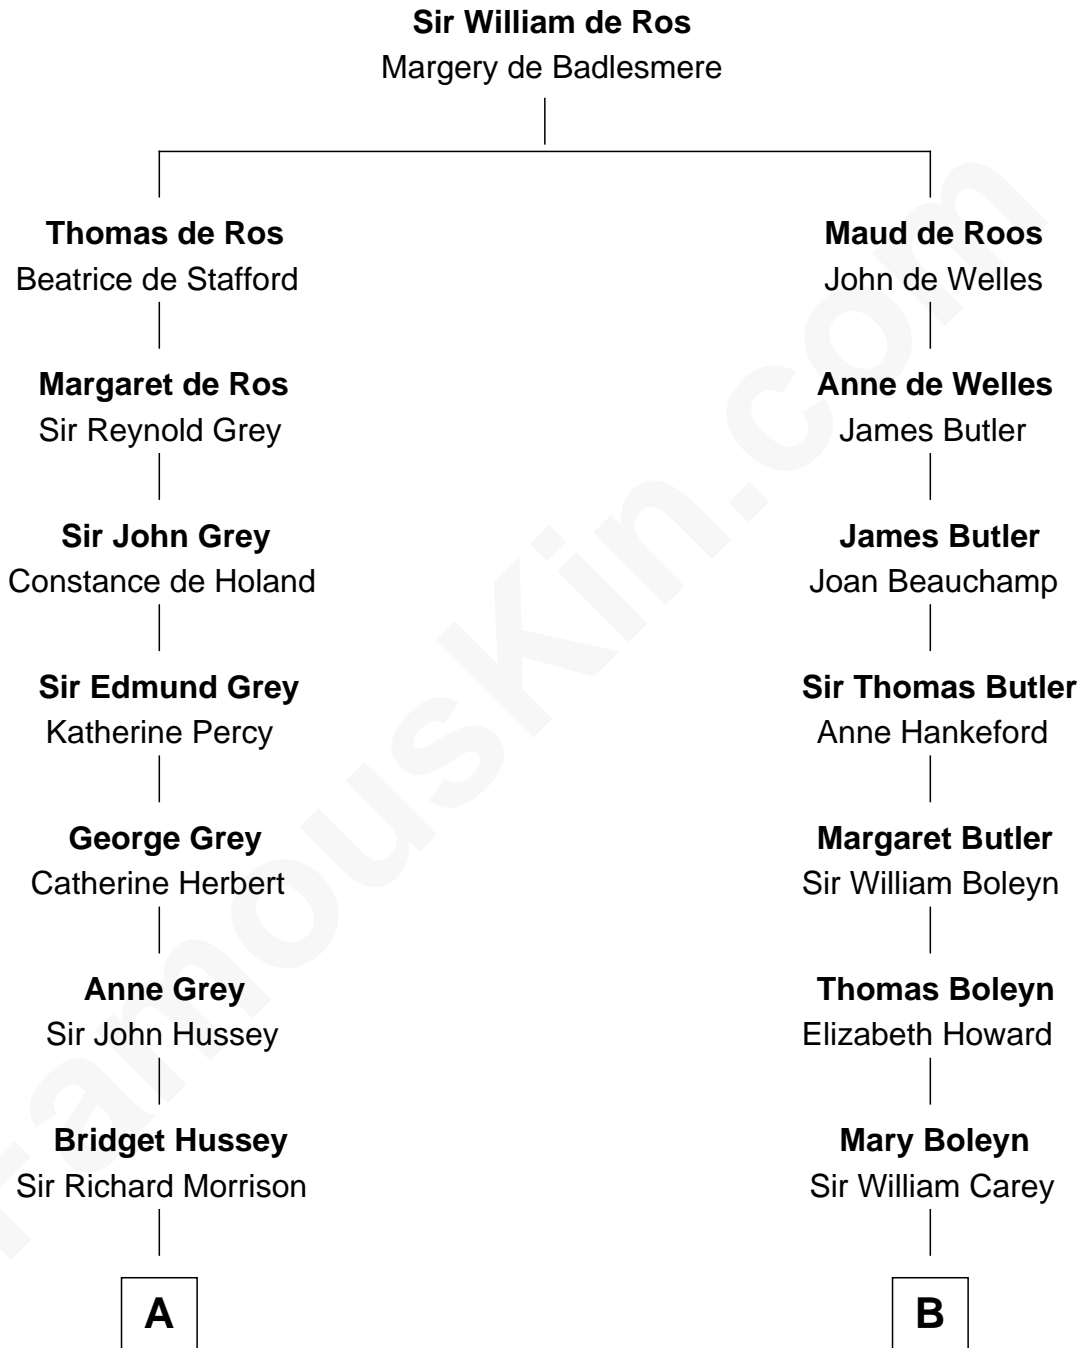

FamousKin.com

Relationship Chart of

George Clinton

4th U.S. Vice President

12th cousin 6 times removed of

Edith (Bolling) Wilson

First Lady of President Woodrow Wilson

C

William Holcombe Bolling

Sarah Spiers White

Edith (Bolling) Wilson

First Lady of Woodrow Wilson

FamousKin.com