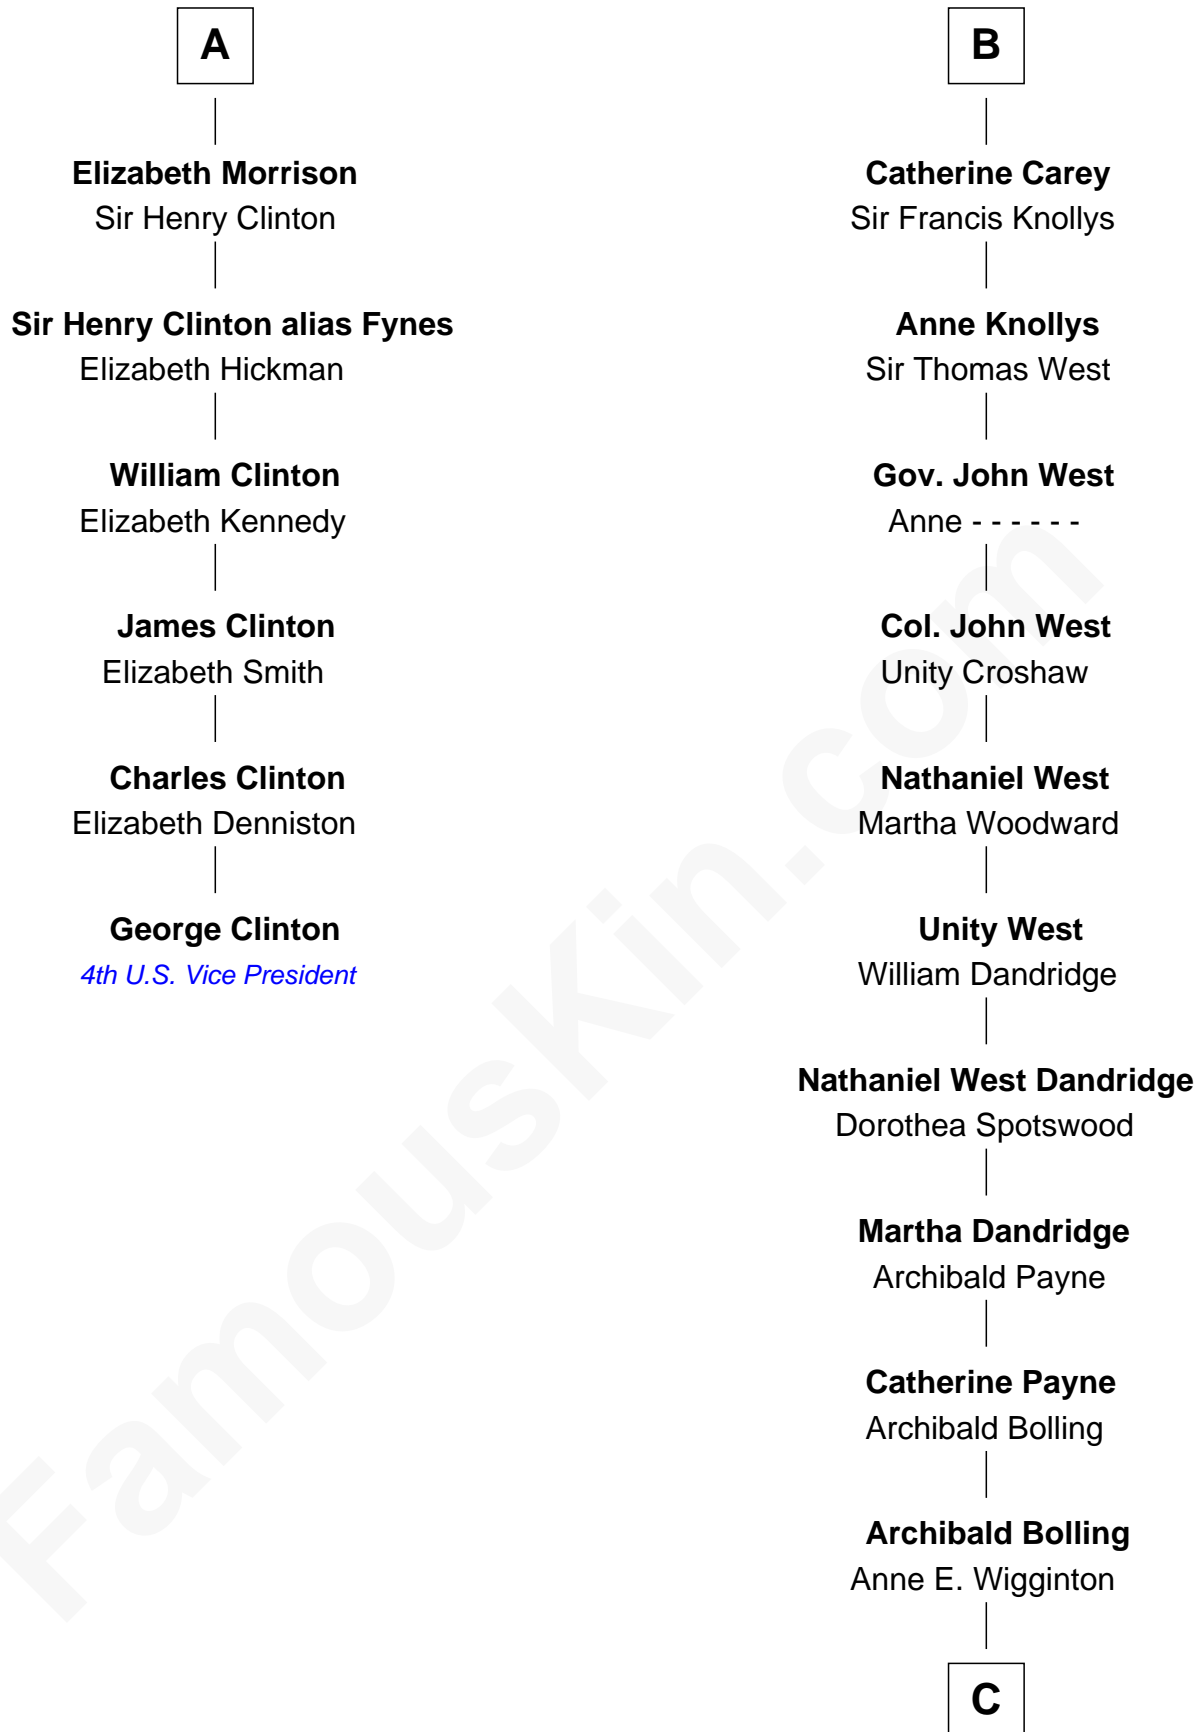

FamousKin.com

Relationship Chart of

George Clinton

4th U.S. Vice President

12th cousin 6 times removed of

Edith (Bolling) Wilson

First Lady of President Woodrow Wilson

C

William Holcombe Bolling

Sarah Spiers White

Edith (Bolling) Wilson

First Lady of Woodrow Wilson

FamousKin.com