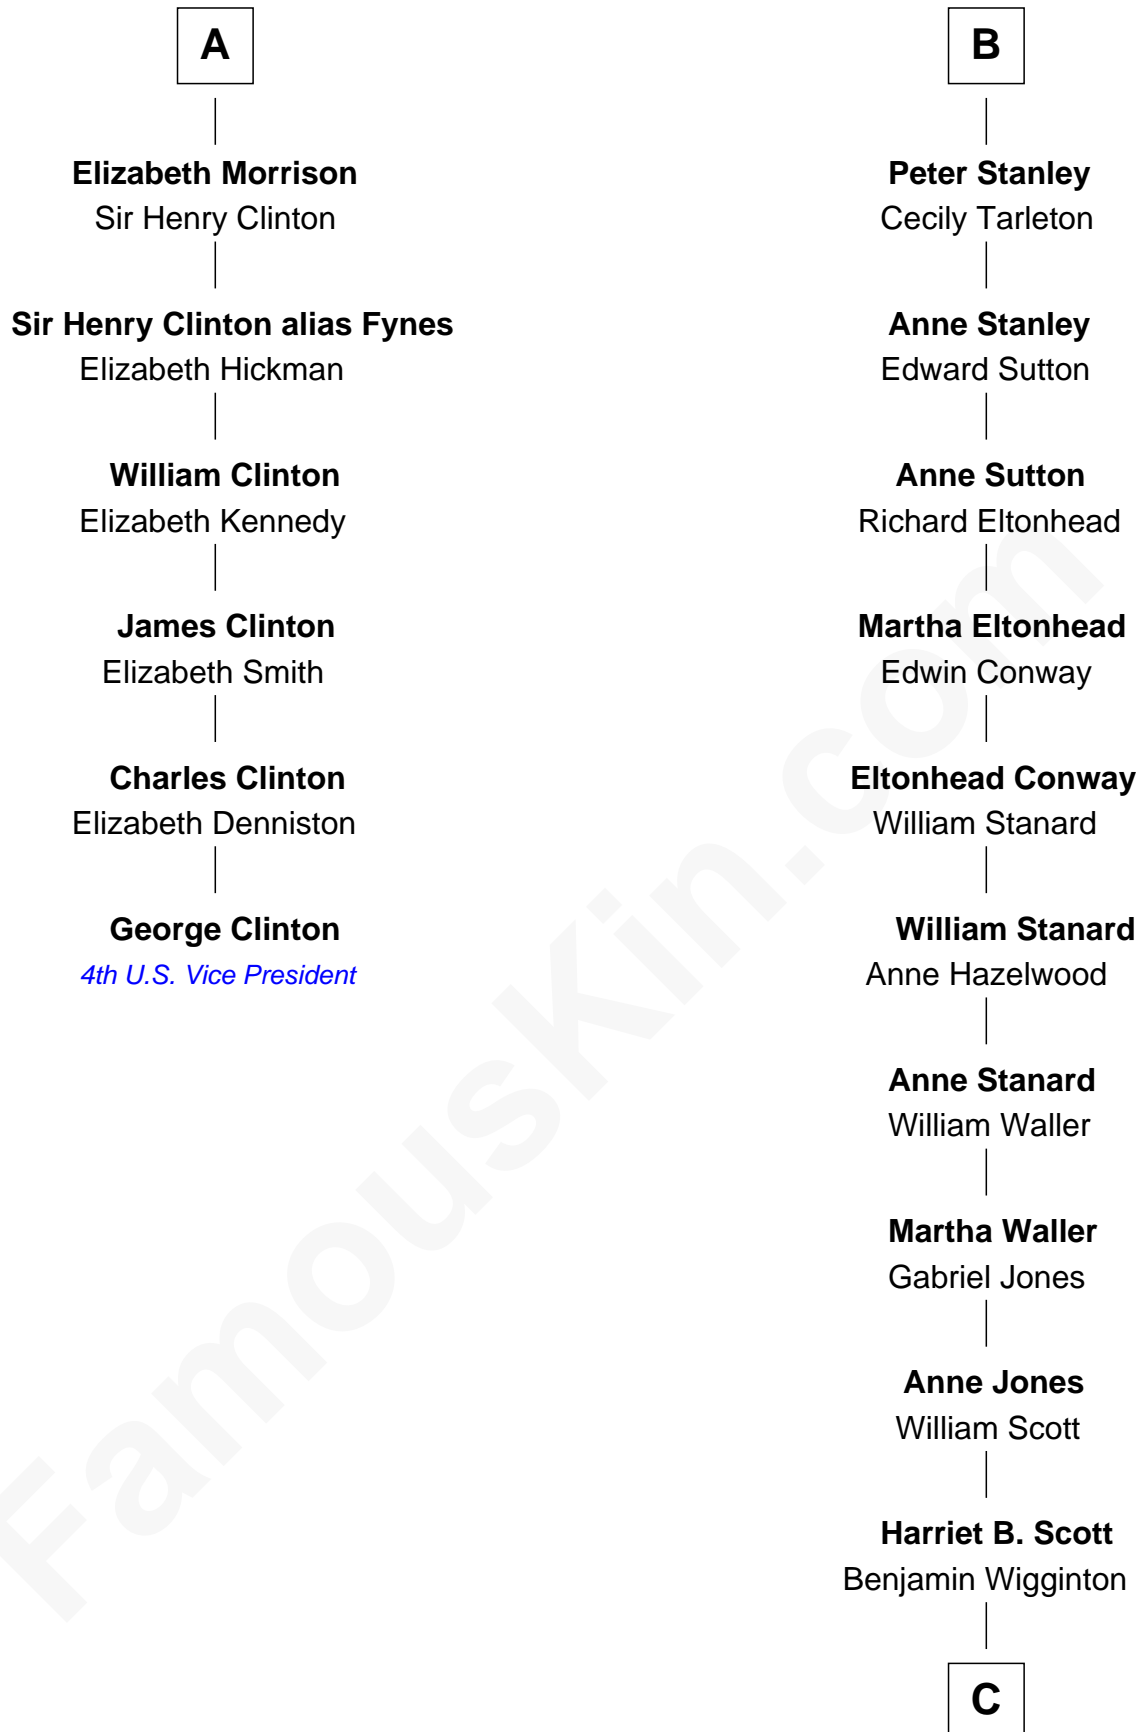

## Relationship Chart of

### George Clinton

4th U.S. Vice President

12th cousin 7 times removed of

### Edith (Bolling) Wilson

First Lady of President Woodrow Wilson

C

**Anne E. Wigginton**

Archibald Bolling

**William Holcombe Bolling**

Sarah Spiers White

**Edith (Bolling) Wilson**

*First Lady of Woodrow Wilson*

FamousKin.com