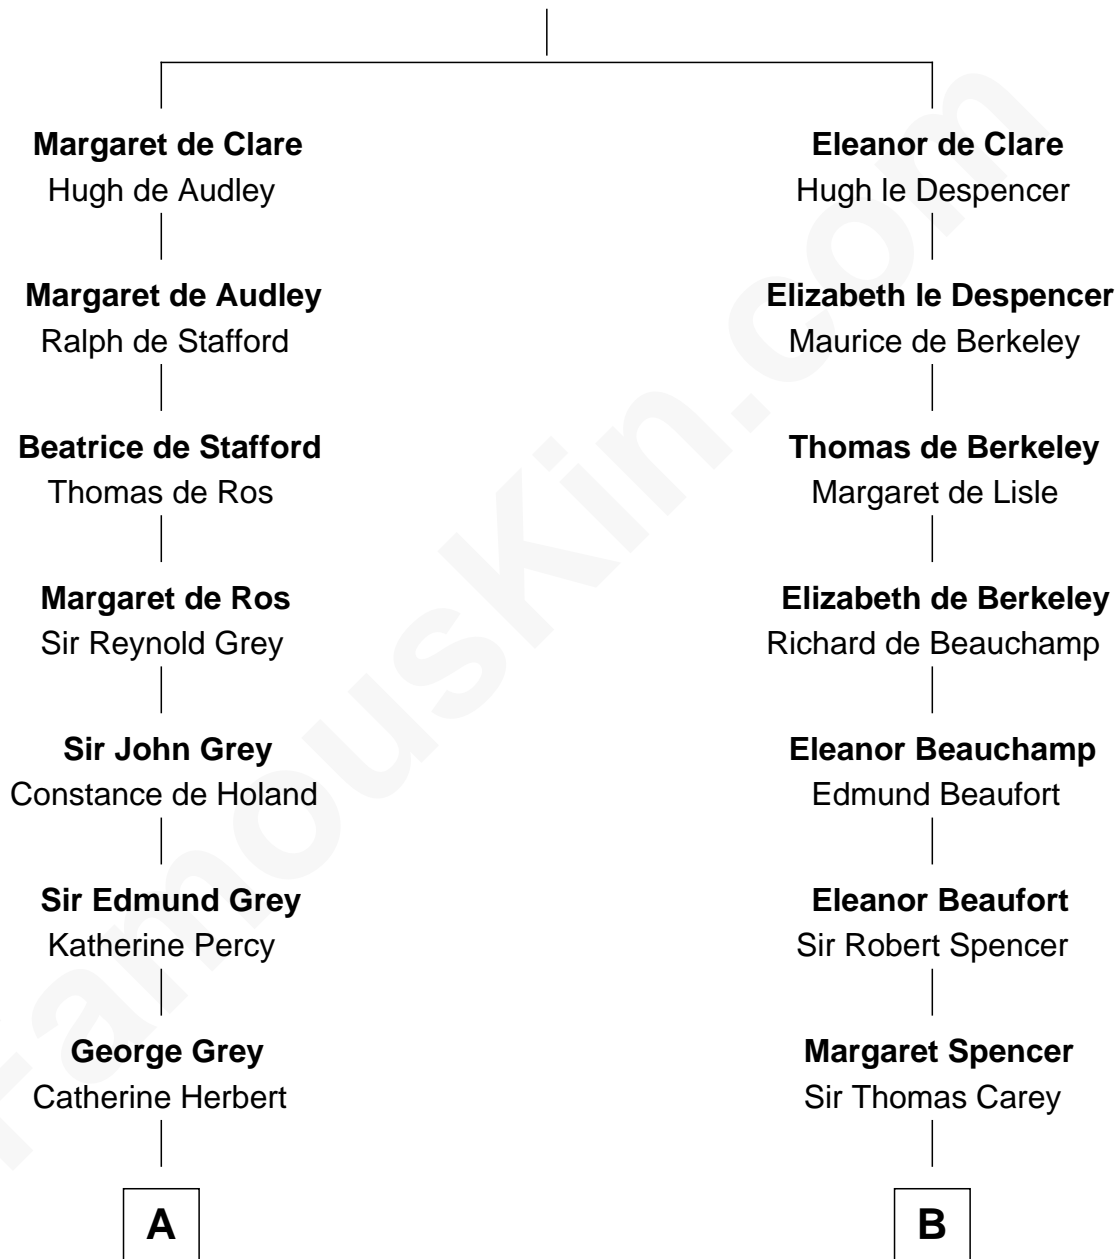

FamousKin.com

Relationship Chart of

George Clinton

4th U.S. Vice President

14th cousin 5 times removed of

Edith (Bolling) Wilson

First Lady of President Woodrow Wilson

Sir Gilbert de Clare

Joan of Acre

C

Archibald Bolling

Anne E. Wigginton

William Holcombe Bolling

Sarah Spiers White

Edith (Bolling) Wilson

First Lady of Woodrow Wilson