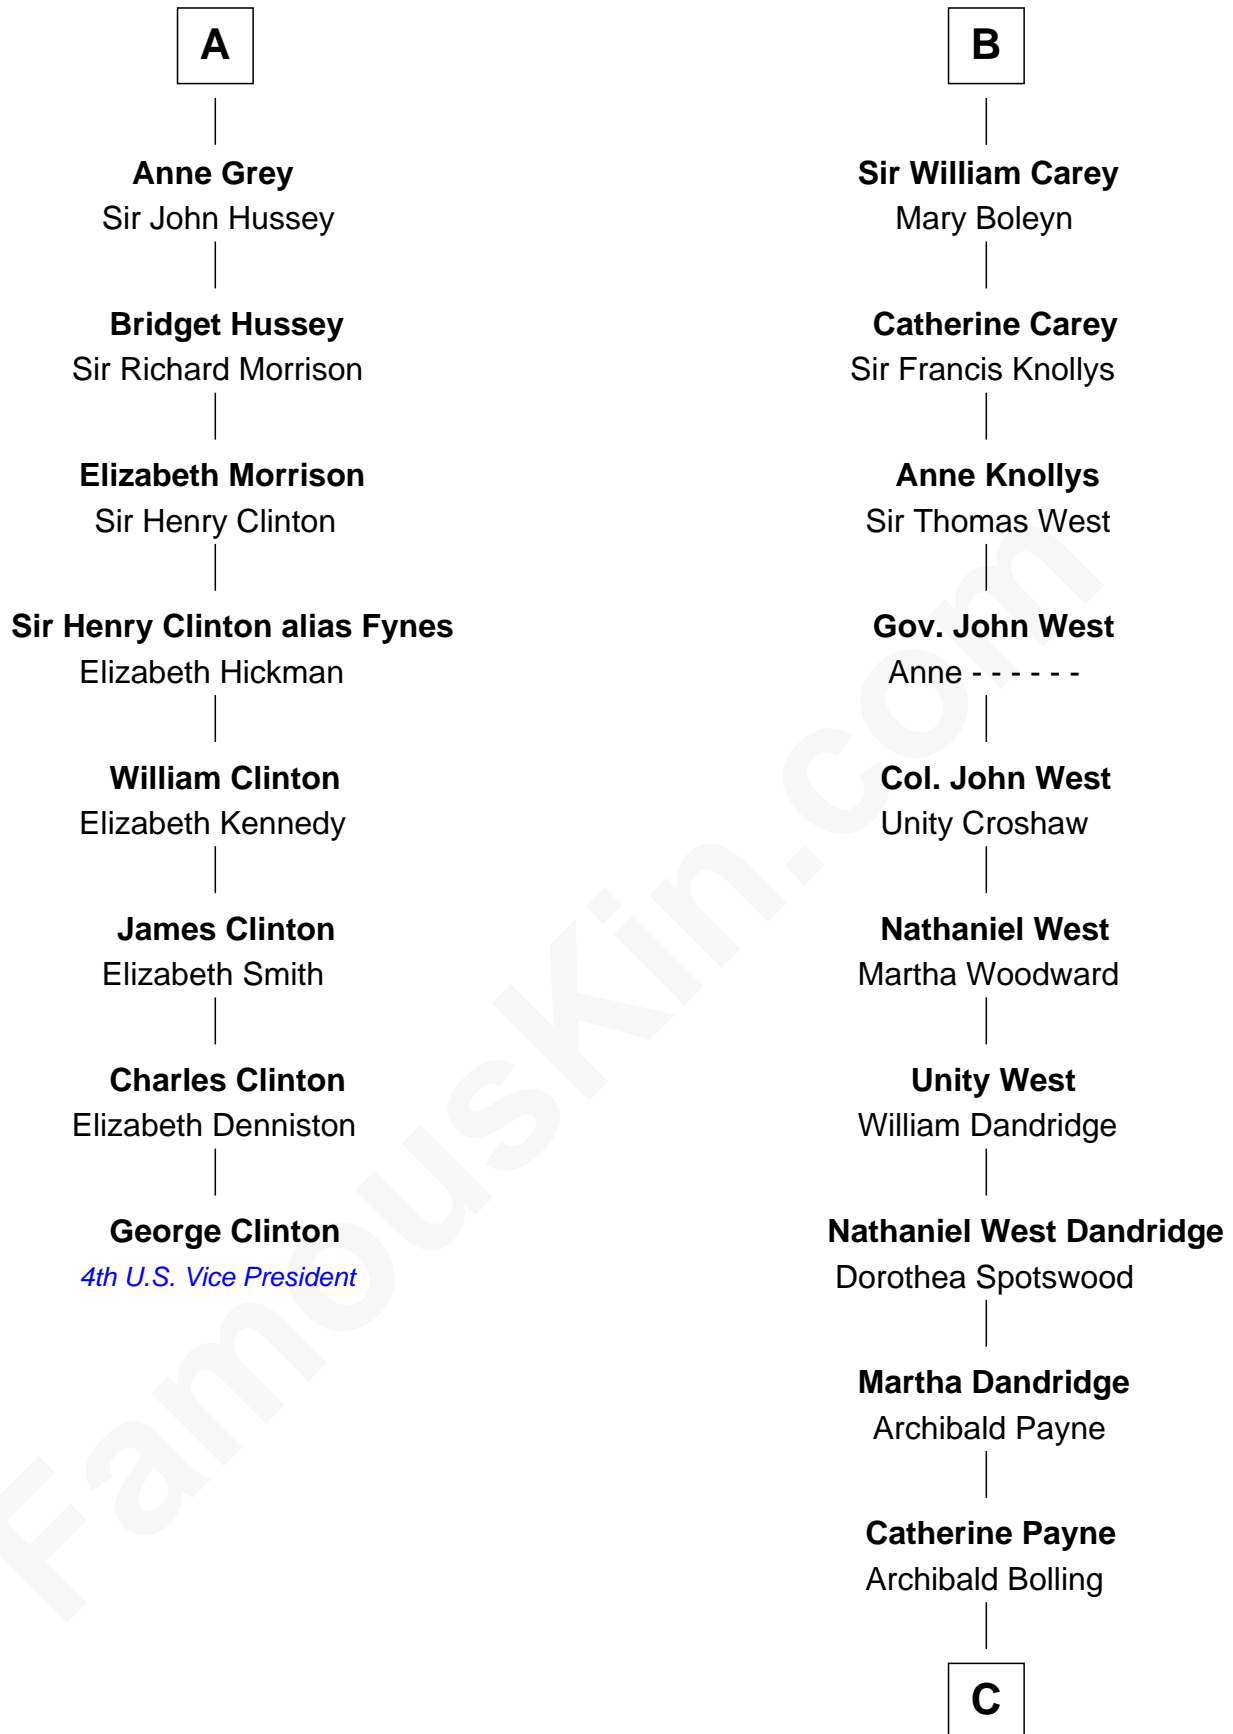

FamousKin.com

Relationship Chart of

George Clinton

4th U.S. Vice President

14th cousin 5 times removed of

Edith (Bolling) Wilson

First Lady of President Woodrow Wilson

Sir Gilbert de Clare

Joan of Acre

C

Archibald Bolling

Anne E. Wigginton

William Holcombe Bolling

Sarah Spiers White

Edith (Bolling) Wilson

First Lady of Woodrow Wilson