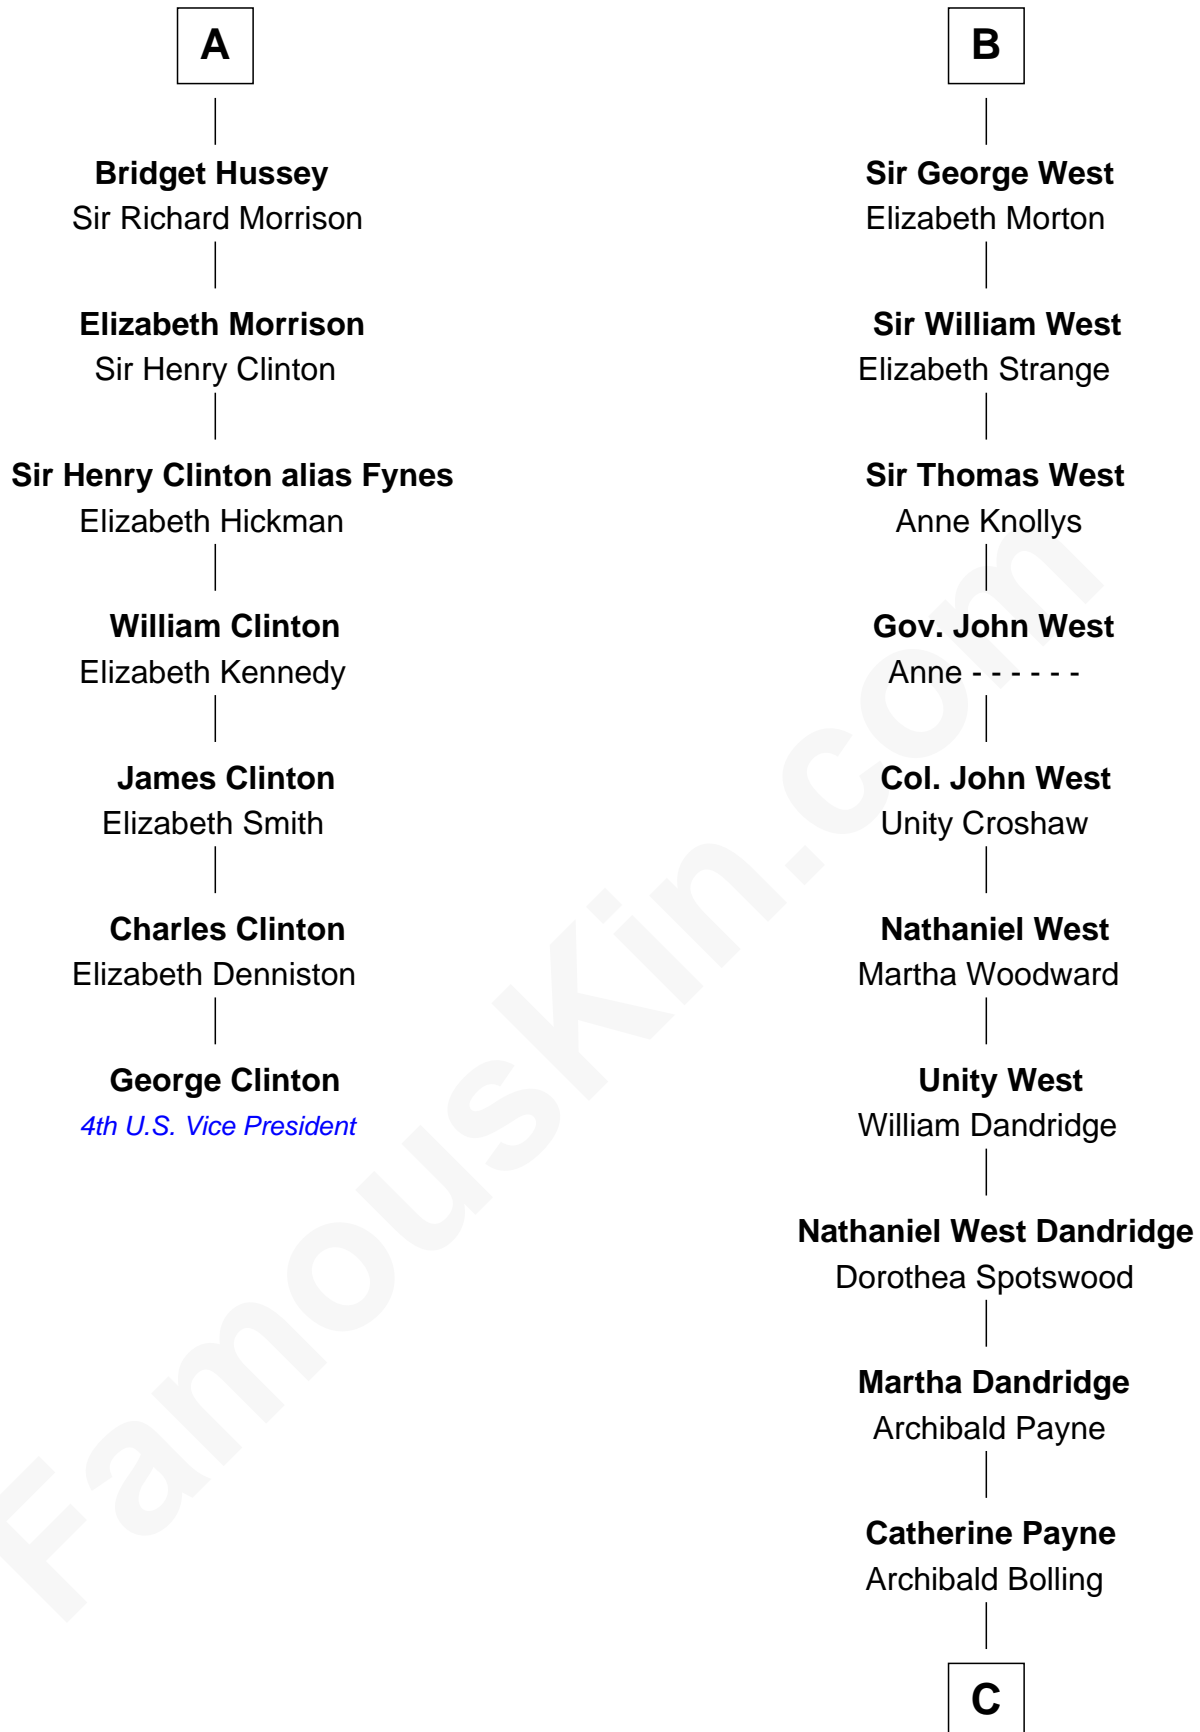

FamousKin.com

Relationship Chart of

George Clinton

4th U.S. Vice President

13th cousin 6 times removed of

Edith (Bolling) Wilson

First Lady of President Woodrow Wilson

C

Archibald Bolling

Anne E. Wigginton

William Holcombe Bolling

Sarah Spiers White

Edith (Bolling) Wilson

First Lady of Woodrow Wilson

FamousKin.com