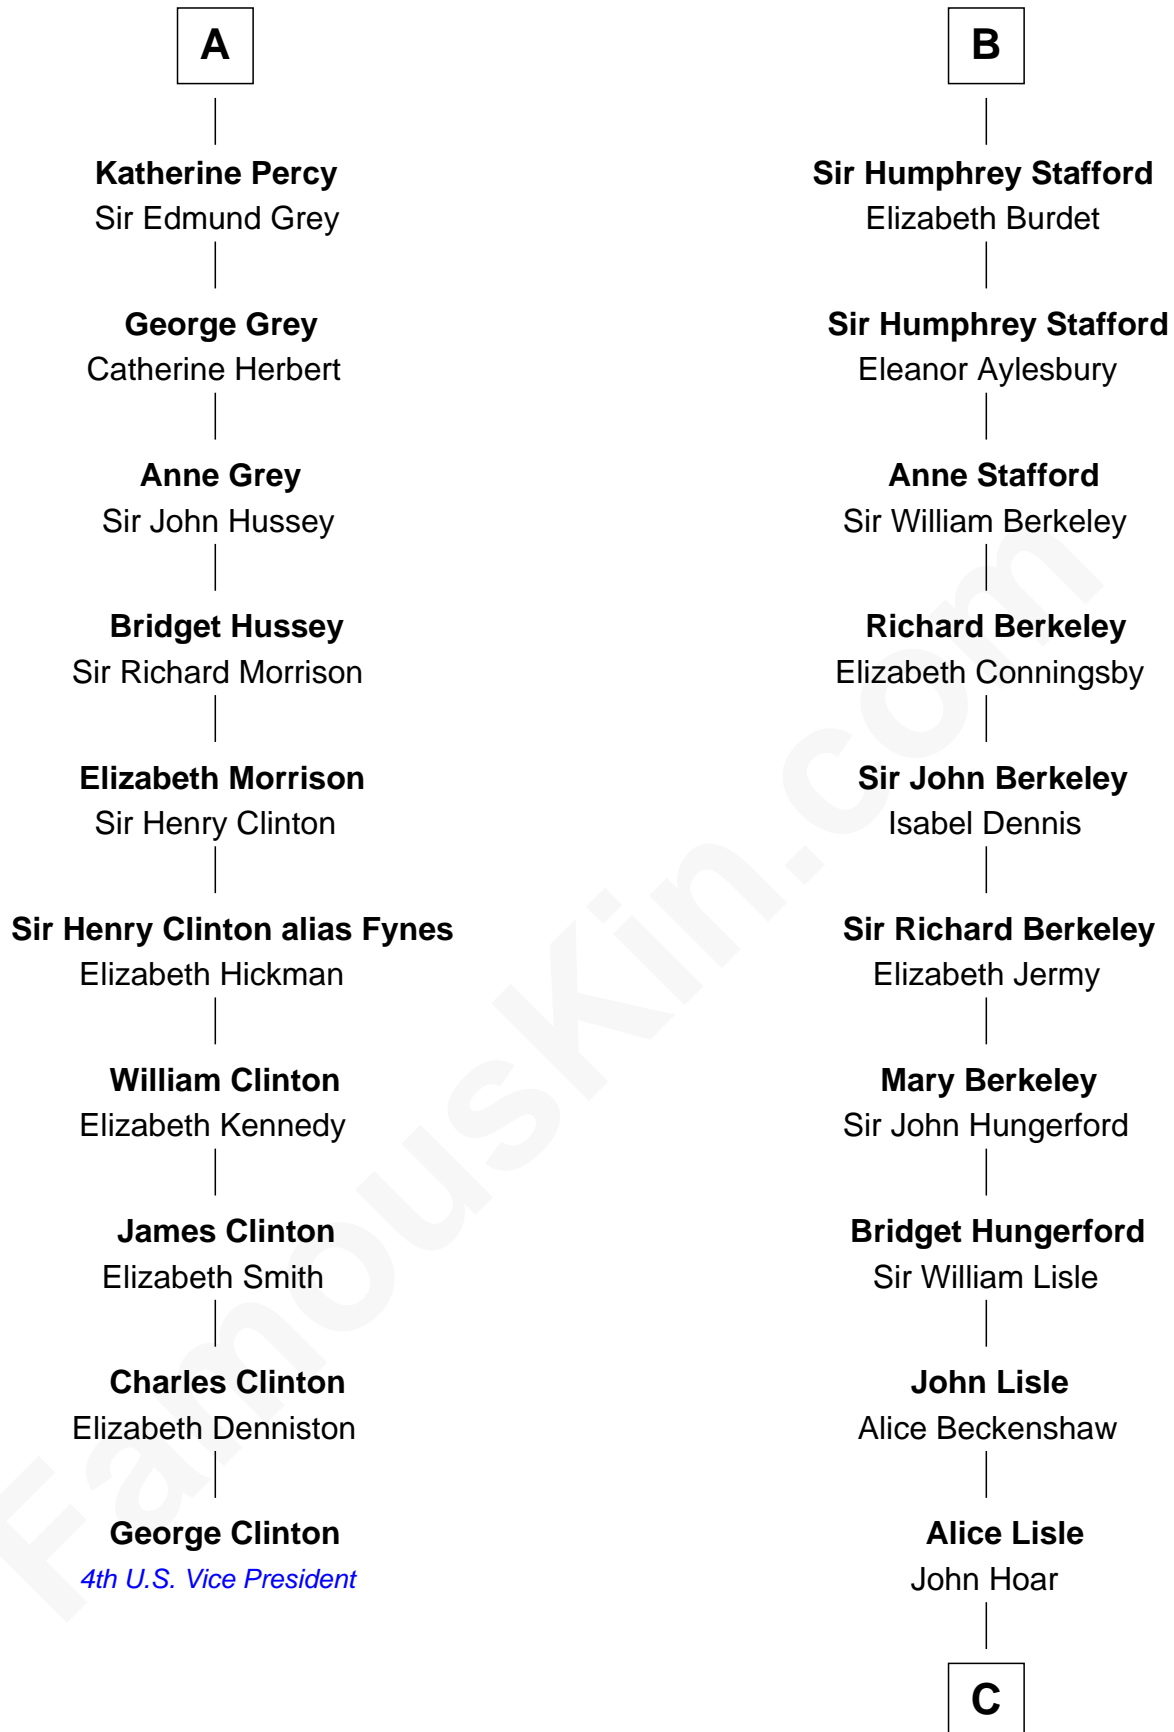

# FamousKin.com Relationship Chart of

**George Clinton**

*4th U.S. Vice President*

16th cousin 4 times removed of

**Samuel Prescott**

*Completed Paul Revere's Midnight Ride*

**C**

**Elizabeth Hoar**  
Jonathan Prescott

**Dr. Jonathan Prescott**  
Rebecca Bulkeley

**Dr. Abel Prescott**  
Abigail Brigham

**Samuel Prescott**  
*Completed Paul Revere's Ride*

FamousKin.com