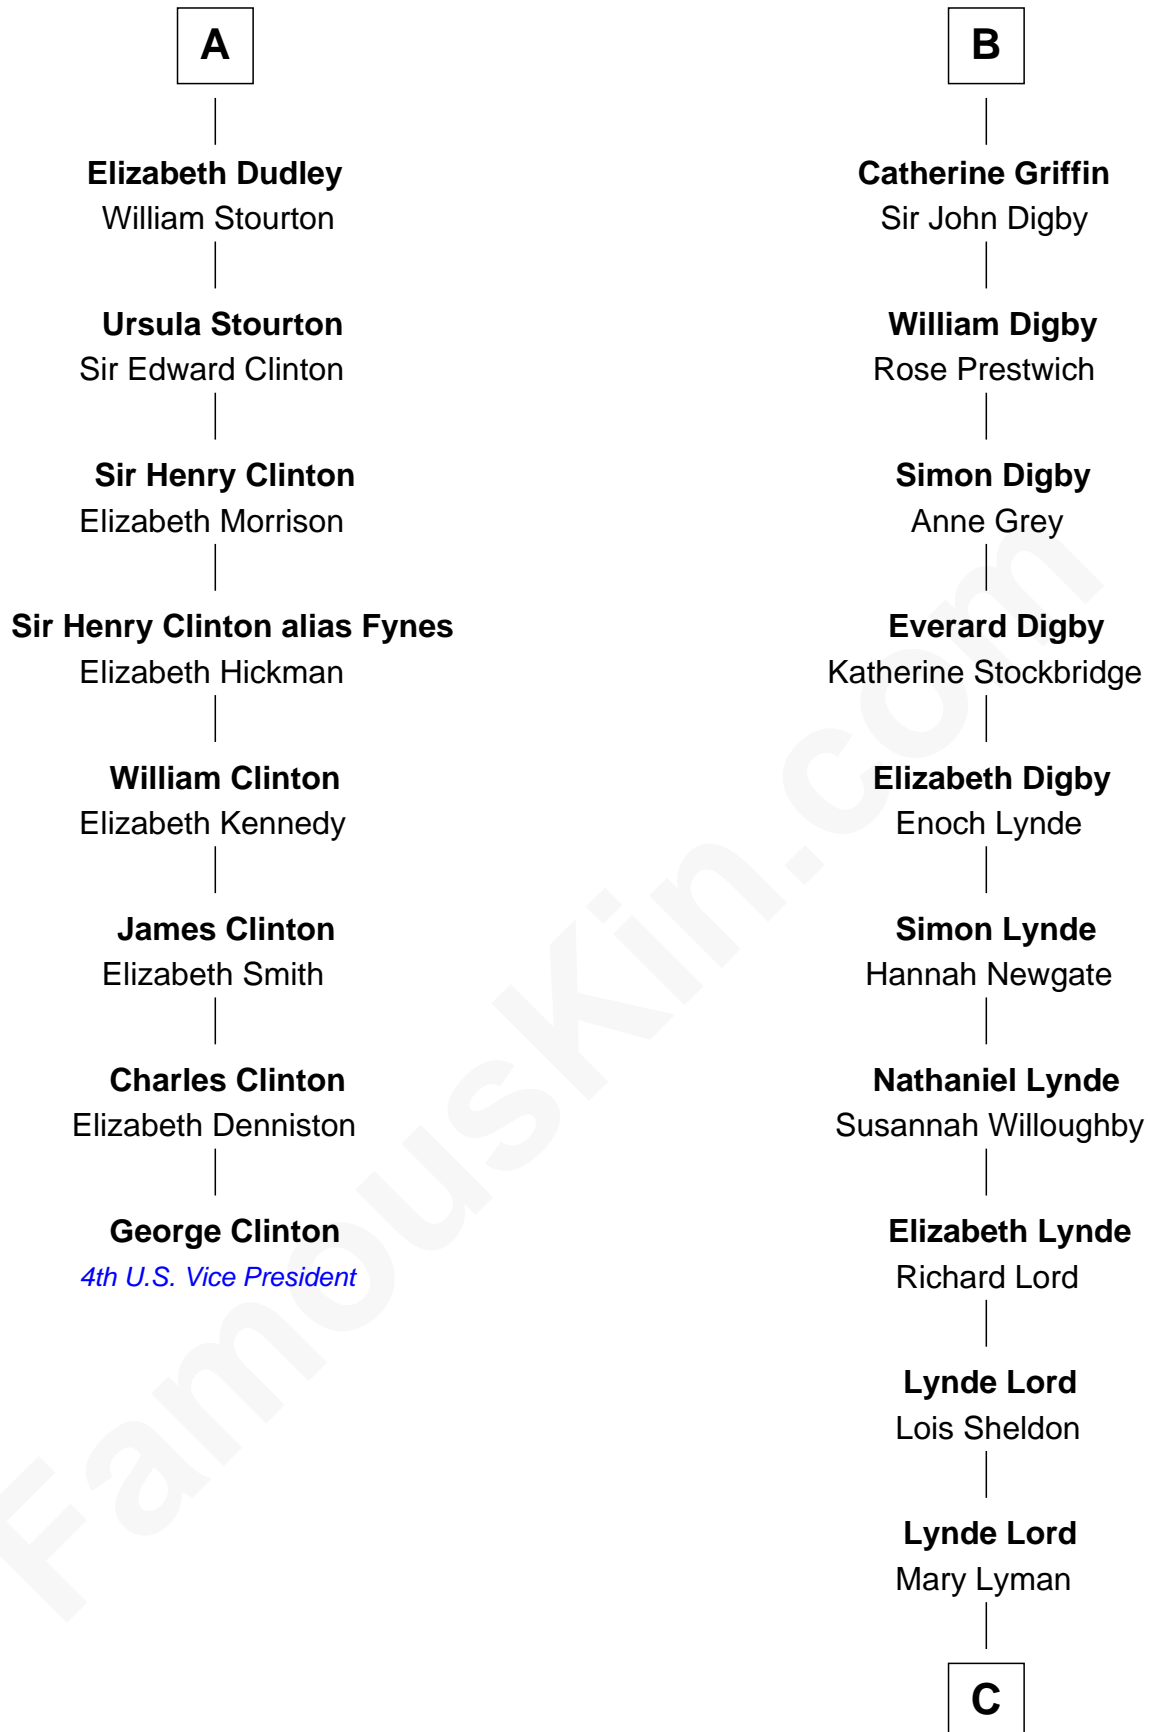

# FamousKin.com Relationship Chart of

**George Clinton**

*4th U.S. Vice President*

14th cousin 5 times removed of

**J.P. Morgan**

*American Banker and Art Collector*

**Sir William de Cantilupe**

Eve de Braiose

**C**

—  
**Mary Sheldon Lord**

John Pierpont

—  
**Juliet Pierpont**

Junius Spencer Morgan

—  
**J.P. Morgan**

*American Banker and Art Collector*

FamousKin.com