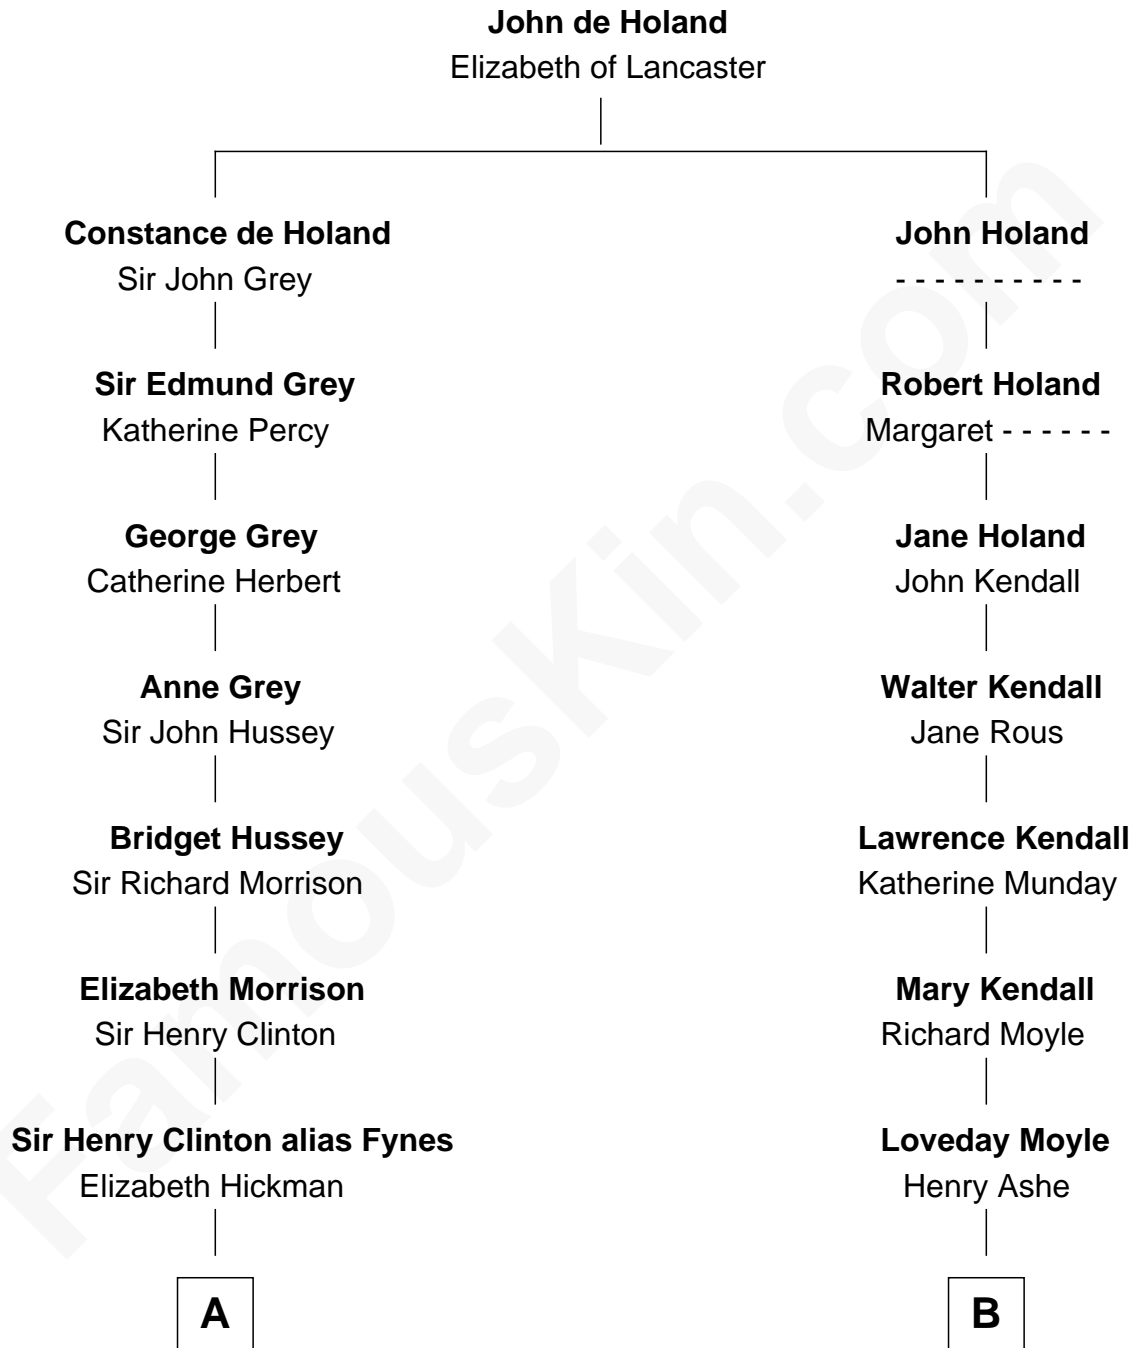

## Relationship Chart of

### George Clinton

4th U.S. Vice President

10th cousin 6 times removed of

### Juliette Gordon Low

Founder of the Girl Scouts

**A**

**William Clinton**  
Elizabeth Kennedy

**James Clinton**  
Elizabeth Smith

**Charles Clinton**  
Elizabeth Denniston

**George Clinton**  
*4th U.S. Vice President*