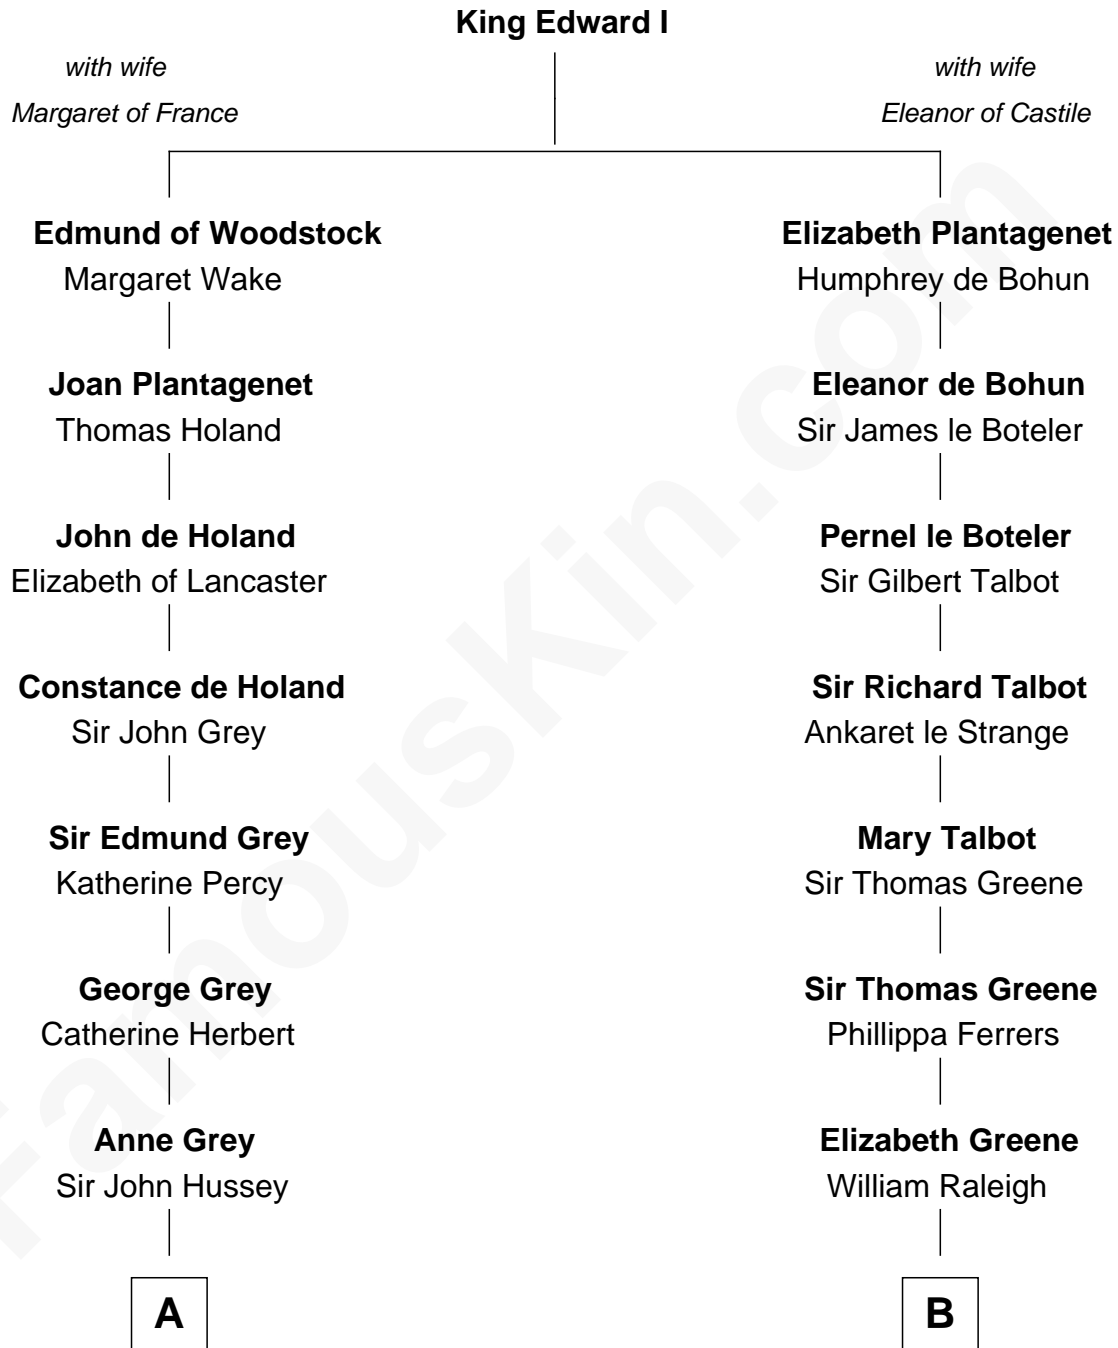

FamousKin.com Relationship Chart of

George Clinton

4th U.S. Vice President

13th cousin 7 times removed of

Stephen A. Douglas

Participated in Lincoln-Douglas Debates

C

Martha Gardiner

Stephen Arnold

Martha Arnold

Benajah Douglass

Dr. Stephen Arnold Douglass

Sarah Fiske

Stephen A. Douglas

[The Lincoln-Douglas Debates](#)

FamousKin.com