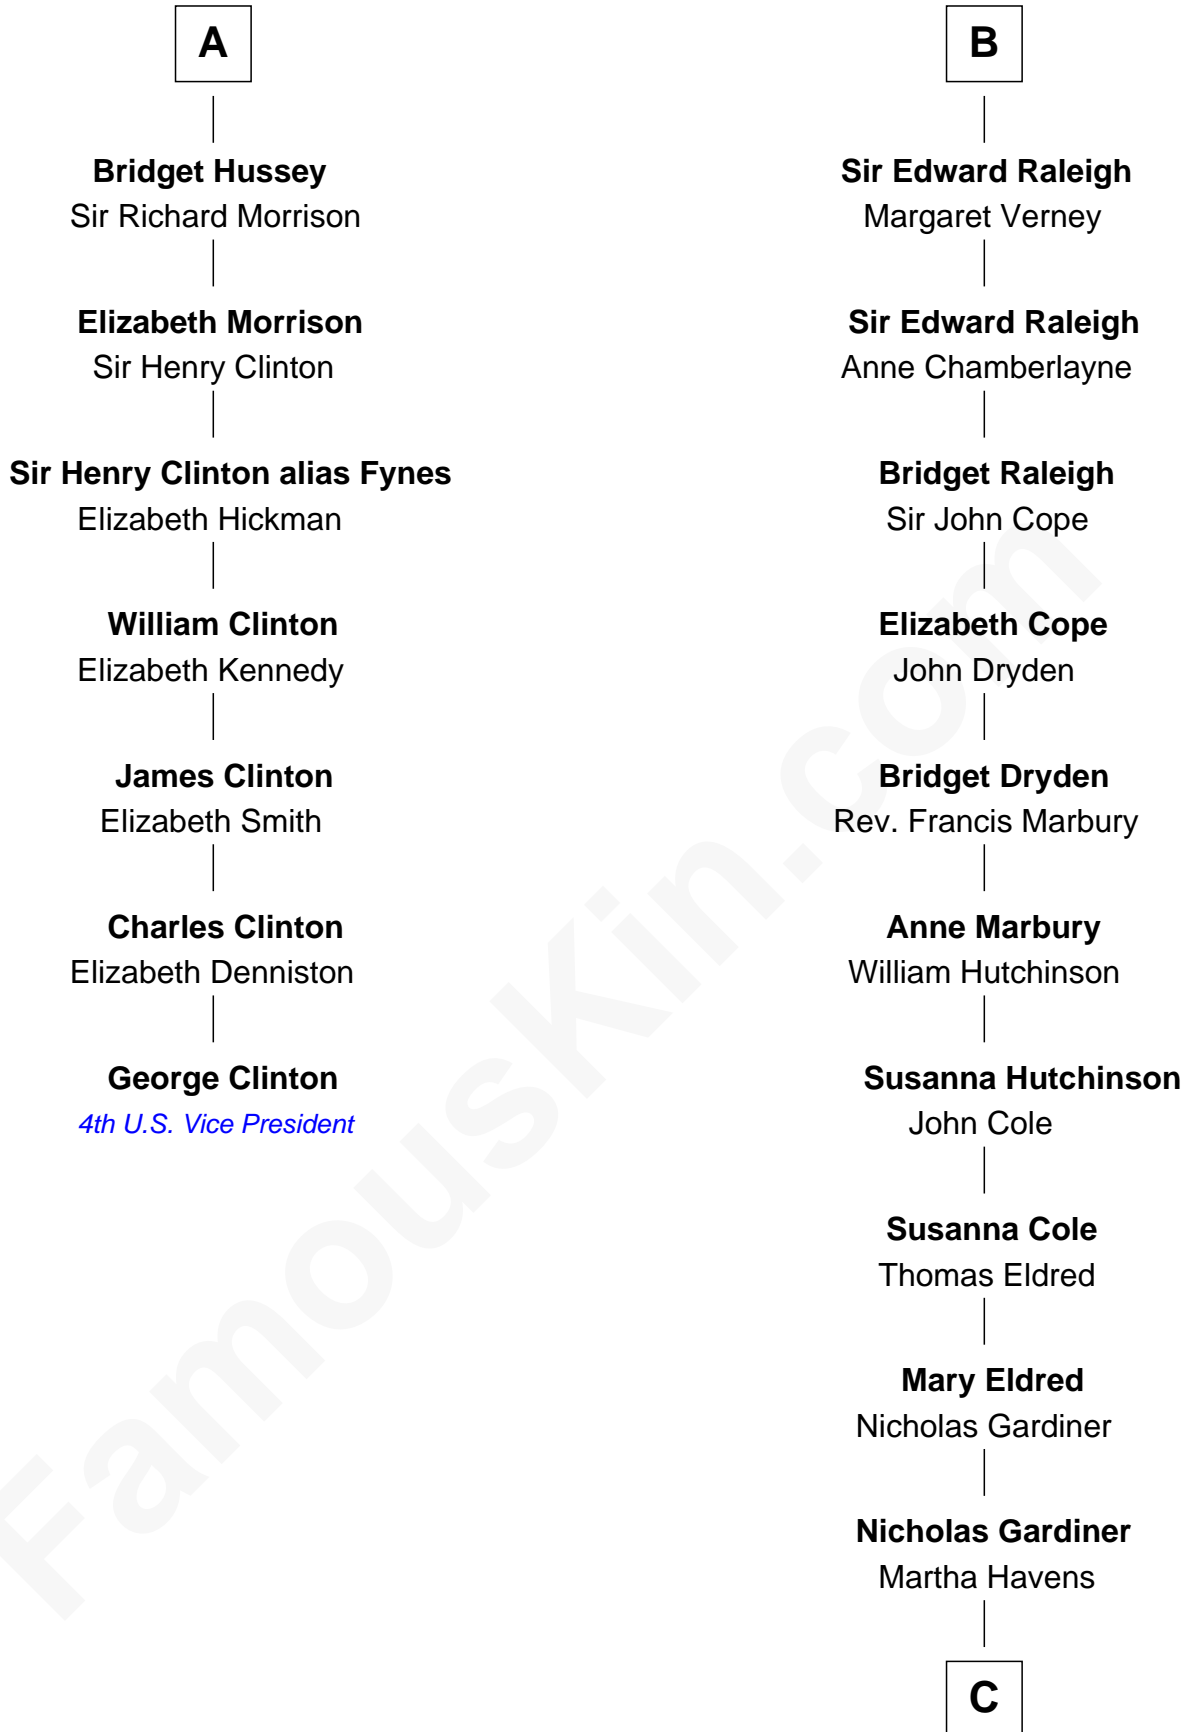

FamousKin.com Relationship Chart of

George Clinton

4th U.S. Vice President

13th cousin 7 times removed of

Stephen A. Douglas

Participated in Lincoln-Douglas Debates

C

Martha Gardiner

Stephen Arnold

Martha Arnold

Benajah Douglass

Dr. Stephen Arnold Douglass

Sarah Fiske

Stephen A. Douglas

[The Lincoln-Douglas Debates](#)

FamousKin.com