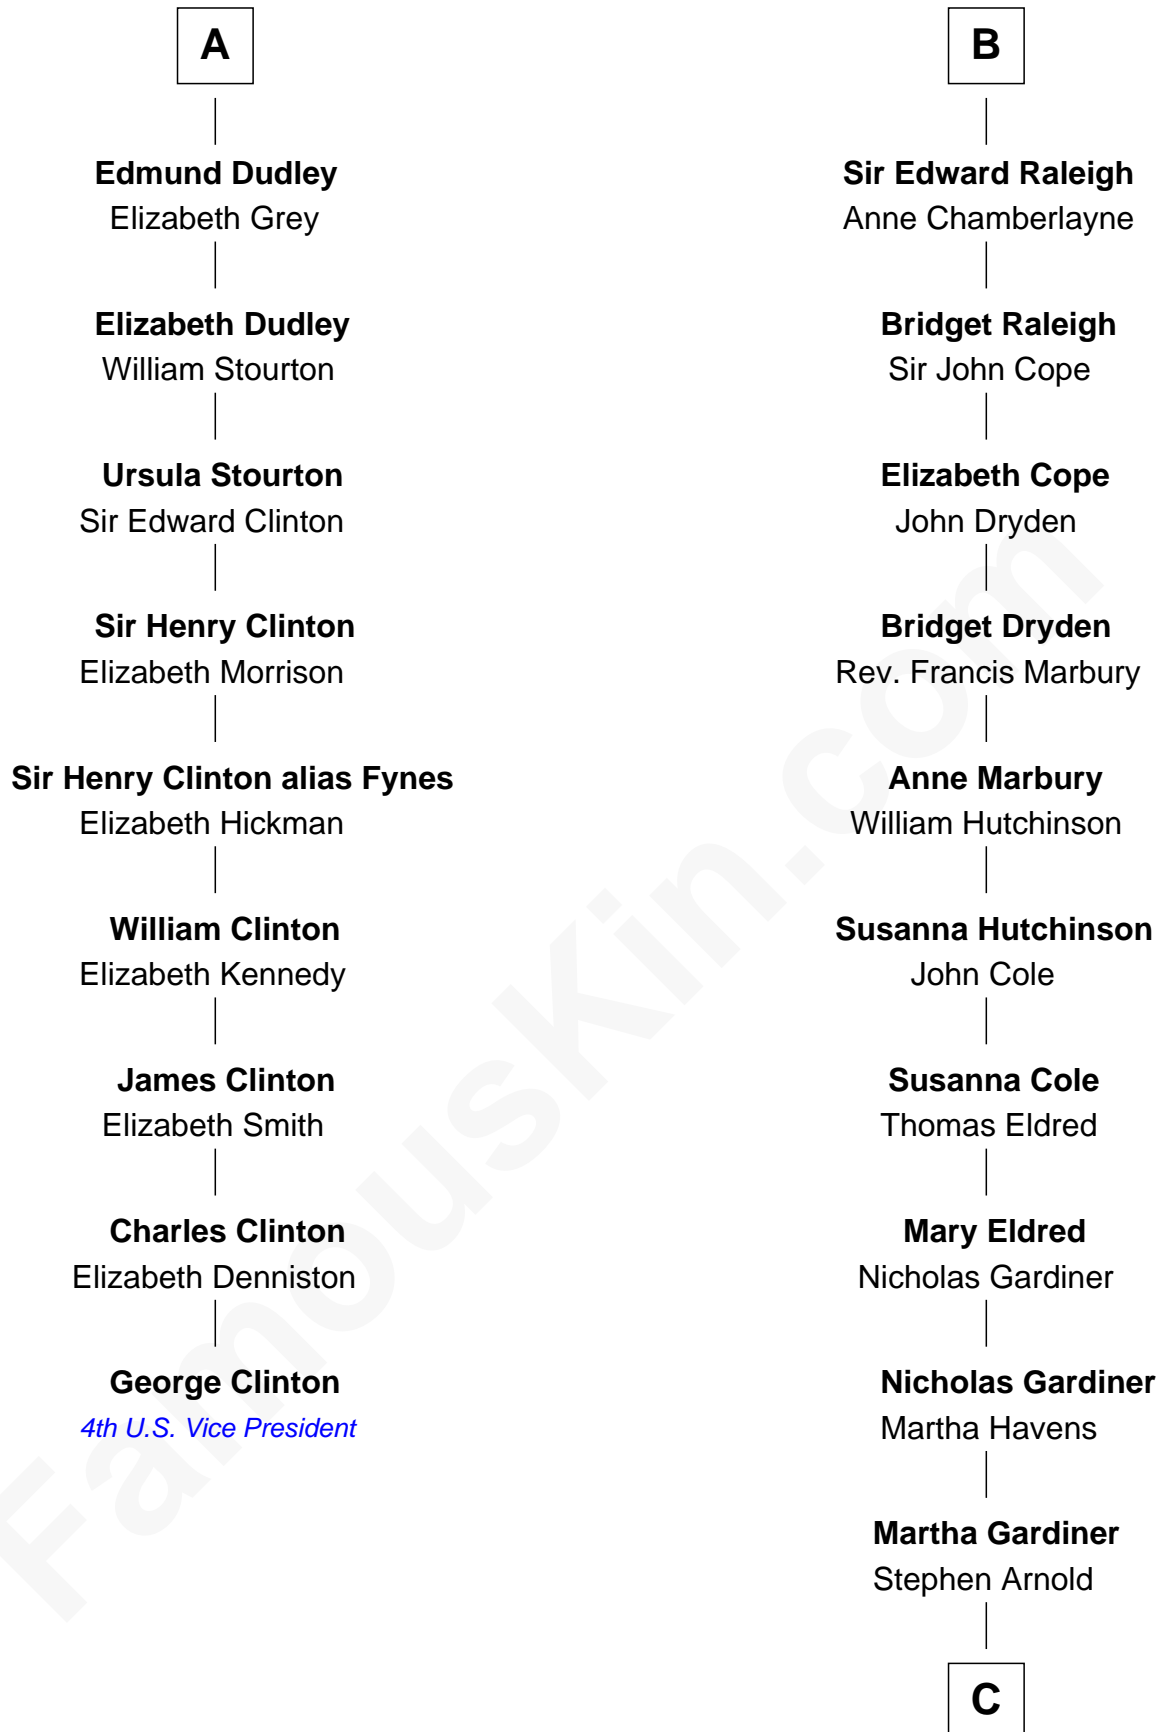

# FamousKin.com Relationship Chart of

**George Clinton**

*4th U.S. Vice President*

15th cousin 4 times removed of

**Stephen A. Douglas**

*Participated in Lincoln-Douglas Debates*

**Sir Hugh le Despencer**

Isabella de Beauchamp

**Sir John Sutton**

Constance Blount

**Sir John Sutton**

Elizabeth Berkeley

**Sir John Sutton Dudley**

Elizabeth Bramshot

**A**

**Hugh le Despencer**

Eleanor de Clare

**Sir Edward le Despencer**

Anne de Ferrers

**Edward Despencer**

Elizabeth Burghersh

**Margaret Despencer**

Robert de Ferrers

**Phillippa Ferrers**

Sir Thomas Greene

**Elizabeth Greene**

William Raleigh

**Sir Edward Raleigh**

Margaret Verney

**B**

**C**

**Martha Arnold**  
Benajah Douglass