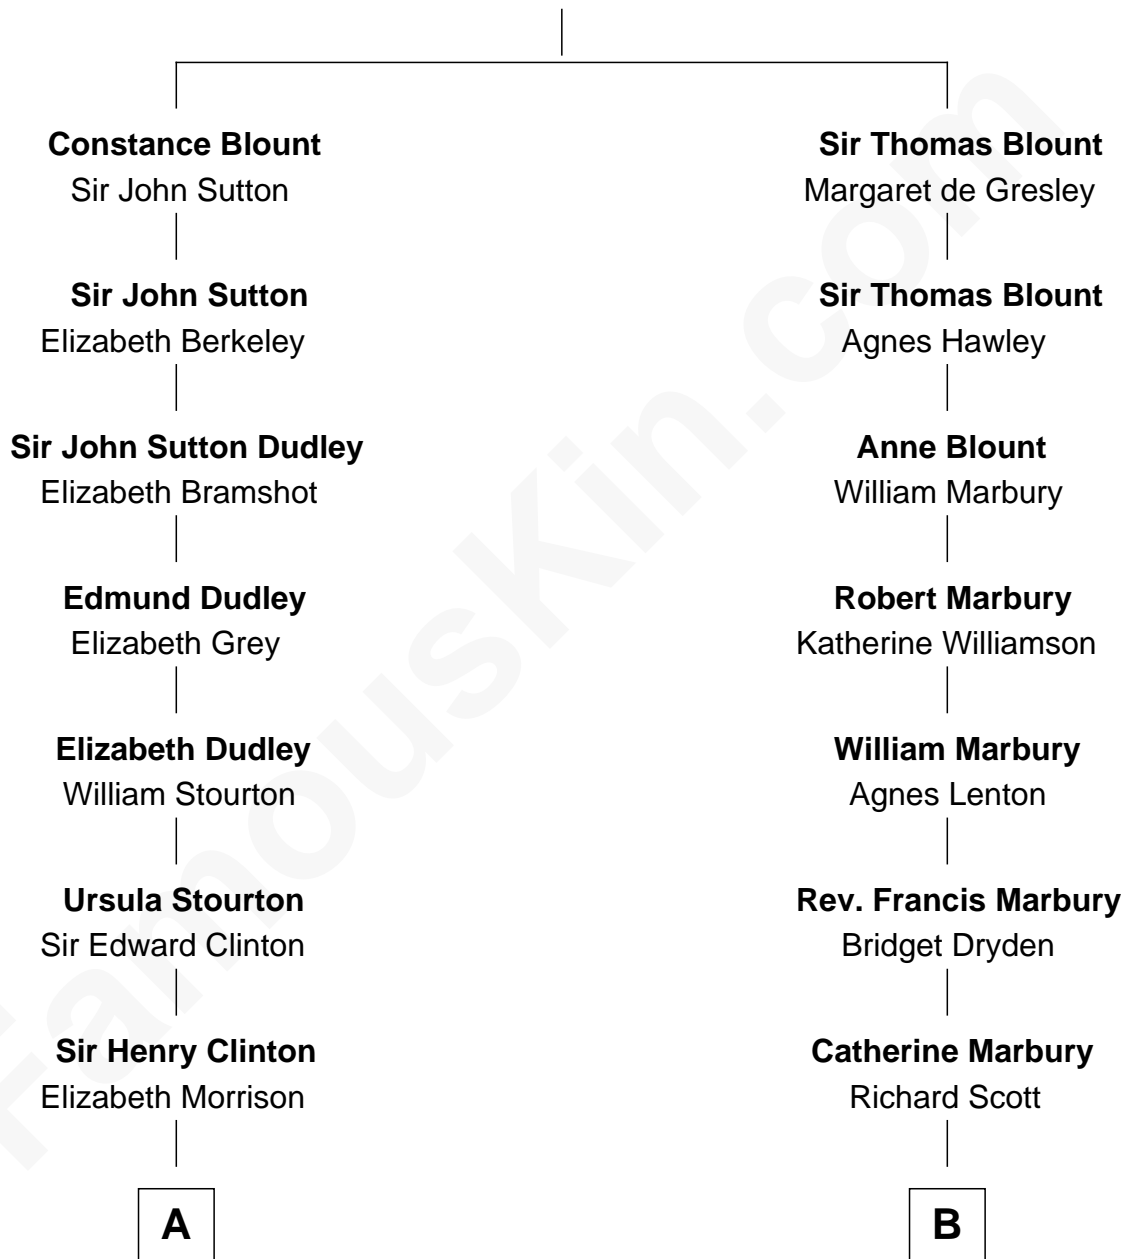

# FamousKin.com Relationship Chart of

**George Clinton**

*4th U.S. Vice President*

11th cousin 8 times removed of

**Britney Spears**

*Singer, Entertainer*

**Sir Walter Blount**

Sancha de Ayala

**C**

**Emma Jean Forbes**

June Austin Spears

**James Parnell Spears**

Lynne Irene Bridges

**Britney Spears**

*Singer, Entertainer*

FamousKin.com