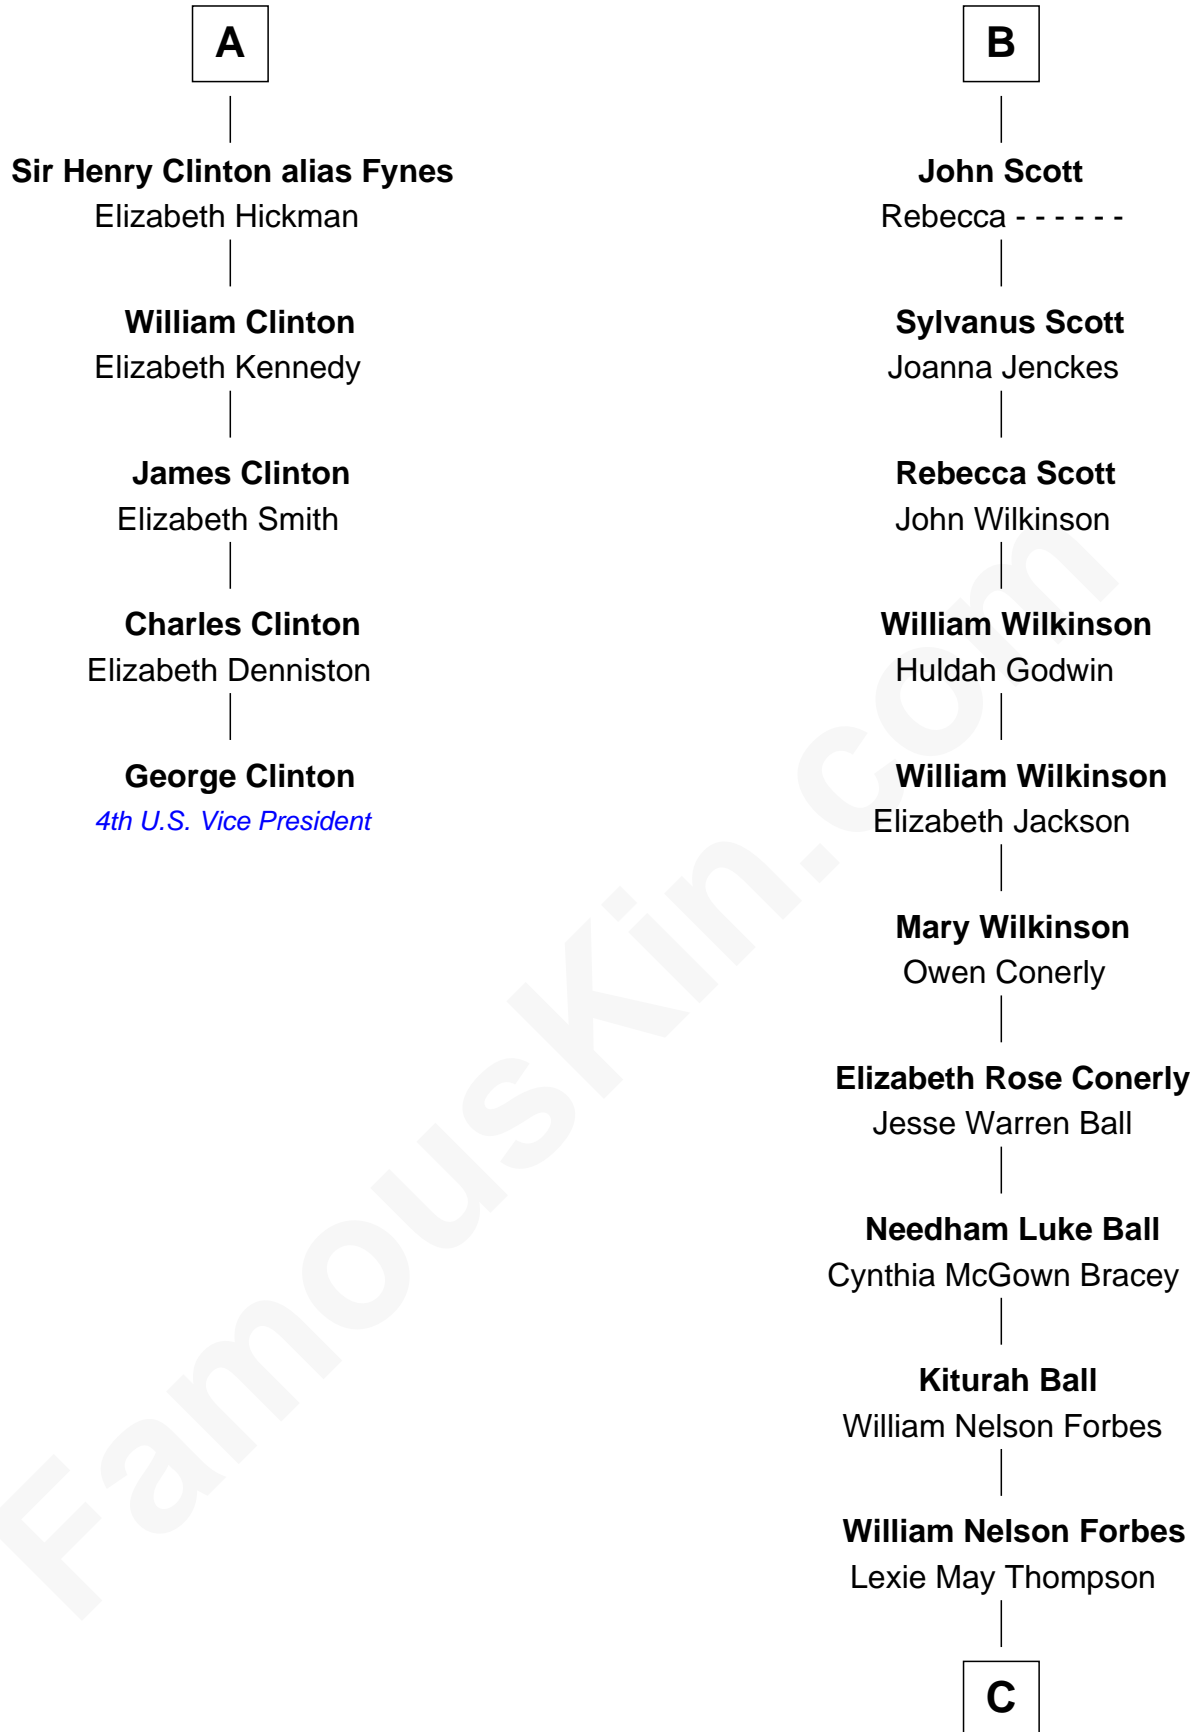

# FamousKin.com Relationship Chart of

**George Clinton**

*4th U.S. Vice President*

11th cousin 8 times removed of

**Britney Spears**

*Singer, Entertainer*

**Sir Walter Blount**

Sancha de Ayala

**C**

**Emma Jean Forbes**

June Austin Spears

**James Parnell Spears**

Lynne Irene Bridges

**Britney Spears**

*Singer, Entertainer*

FamousKin.com