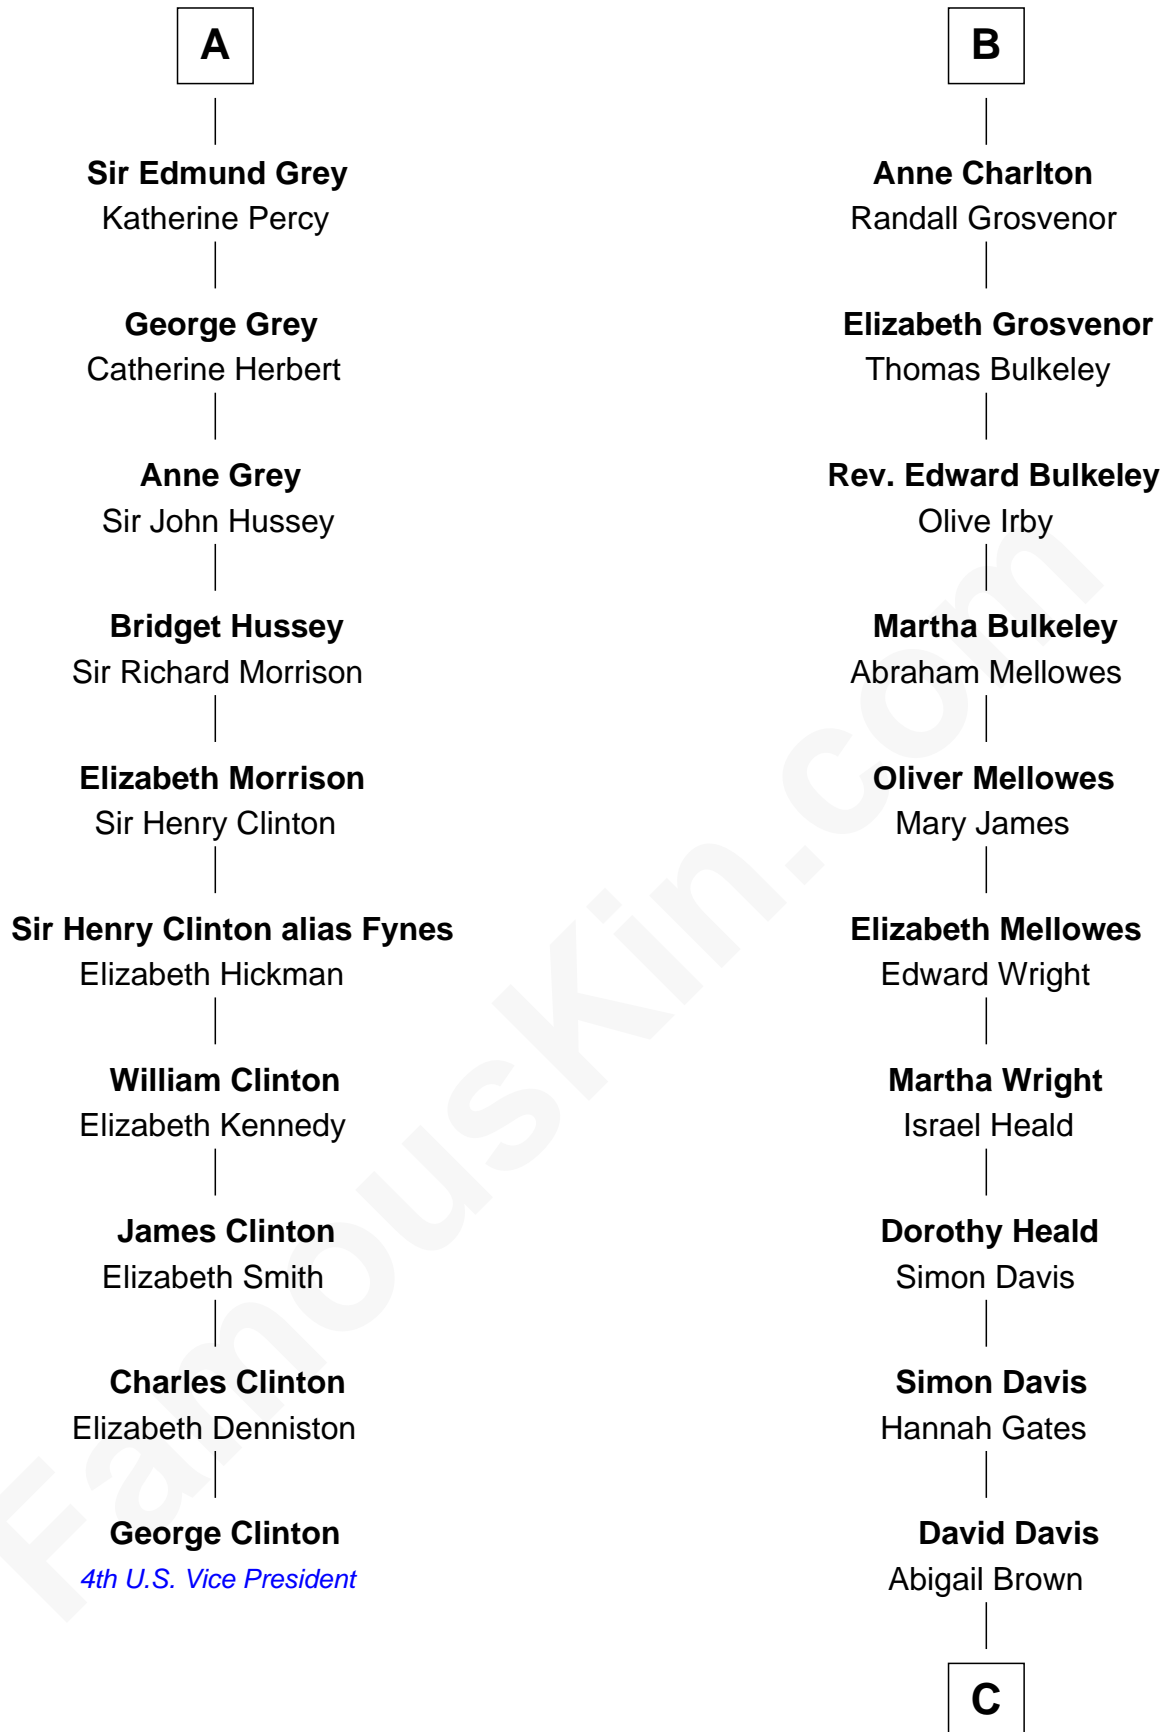

FamousKin.com Relationship Chart of

George Clinton

4th U.S. Vice President

16th cousin 3 times removed of

John Davis Long

32nd Governor of Massachusetts

Nichole d'Aubenev
Sir Roger de Somery

Margaret de Somery

Thomas de Ros

Margaret de Ros

Sir Reynold Grey

Sir John Grey

Constance de Holand

A

Maud de Somery

Sir Henry de Erdington

Sir Henry de Erdington

Joan de Wolvey

Sir Giles de Erdington

Elizabeth de Tolthorpe

Margaret de Erdington

Sir Roger Corbet

Sir Robert Corbet

Margaret - - - - -

Mary Corbet

Robert Charlton

Richard Charlton

Elizabeth Mainwaring

B

C

Simon Davis
Persis Temple

Julia Temple Davis
Zadoc Long