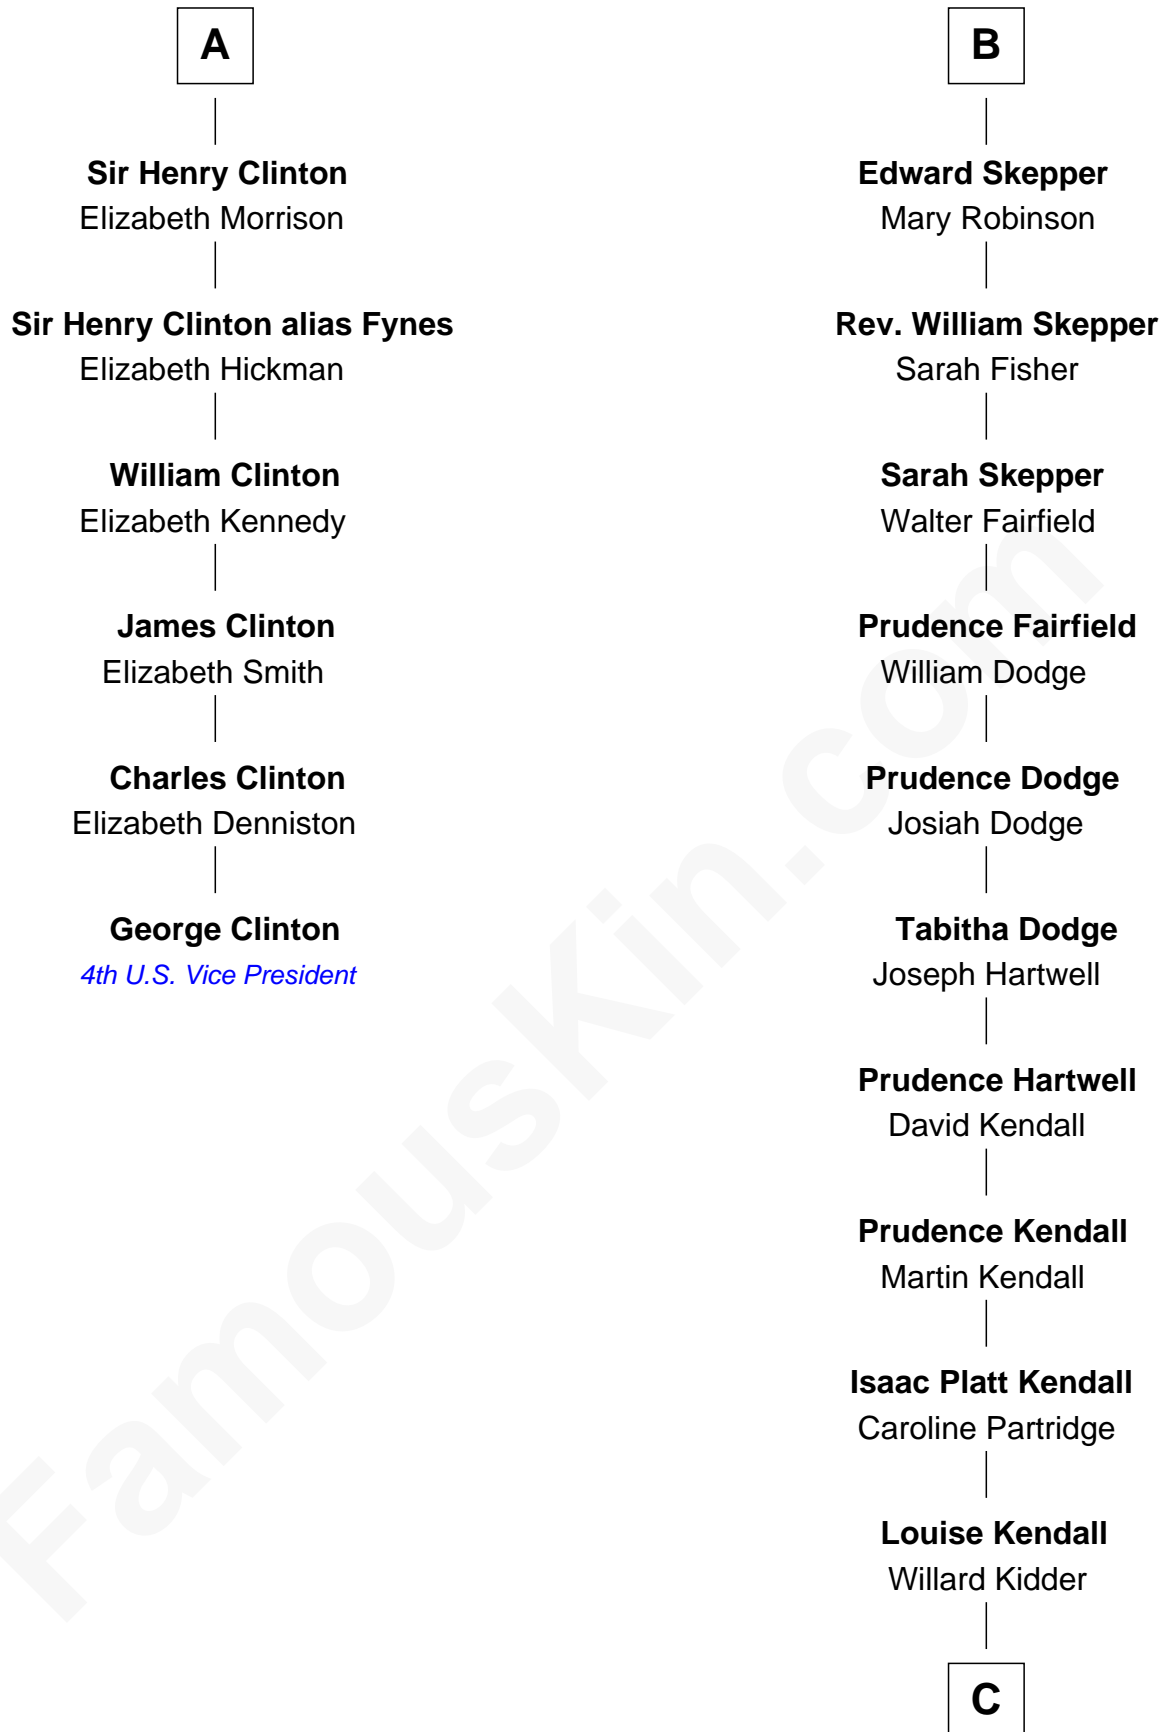

FamousKin.com Relationship Chart of

George Clinton

4th U.S. Vice President

12th cousin 7 times removed of

Margot Kidder

TV and Movie Actress

Sir Philip le Despencer

Elizabeth - - - - -