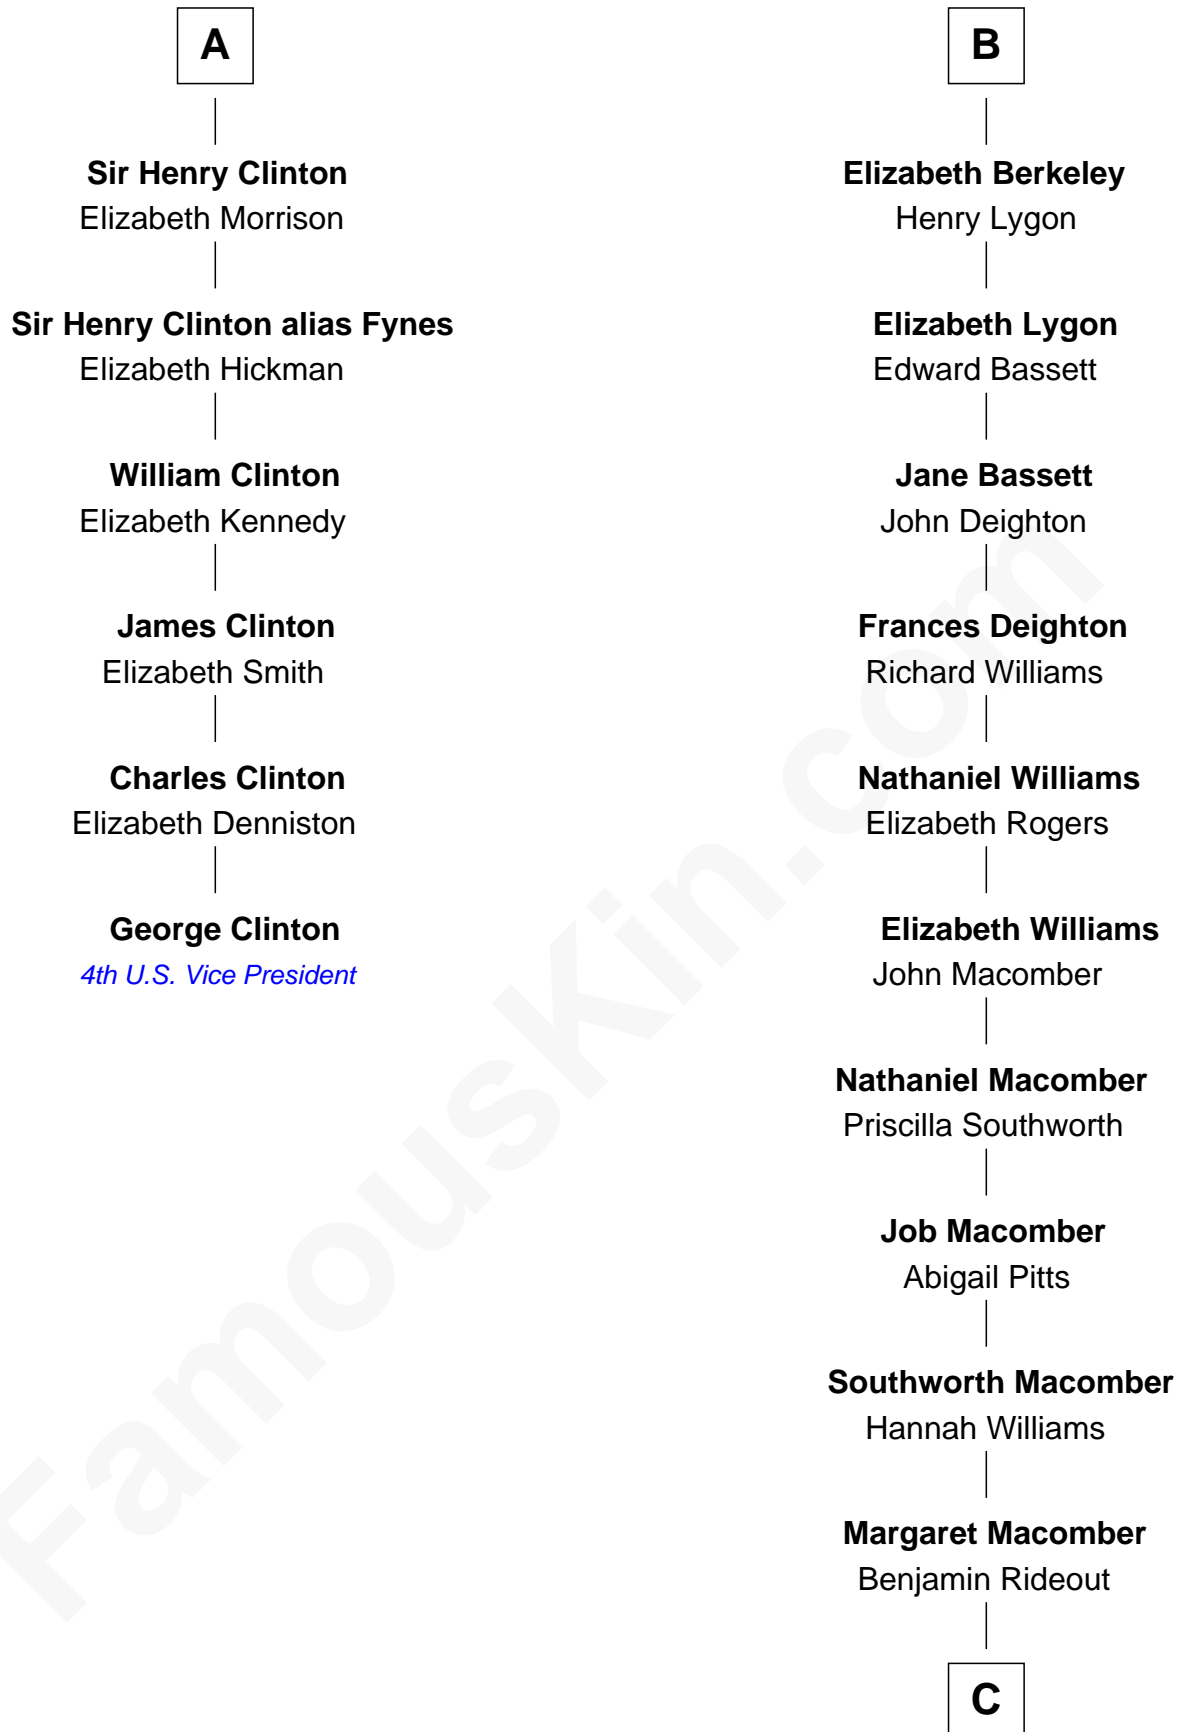

FamousKin.com Relationship Chart of

George Clinton

4th U.S. Vice President

12th cousin 9 times removed of

Margot Kidder

TV and Movie Actress

Sir Maurice de Berkeley

Eve la Zouche

Edmund Dudley

Elizabeth Grey

Elizabeth Dudley

William Stourton

Ursula Stourton

Sir Edward Clinton

A

Maurice de Berkeley

Margaret - - - - -

Thomas Berkeley

Catherine Botetourte

Maurice Berkeley

Johanna Denham

Maurice Berkeley

Ellen Montfort

Sir William Berkeley

Anne Stafford

Richard Berkeley

Elizabeth Conningsby

Sir John Berkeley

Isabel Dennis

B

C

Margaret Rideout