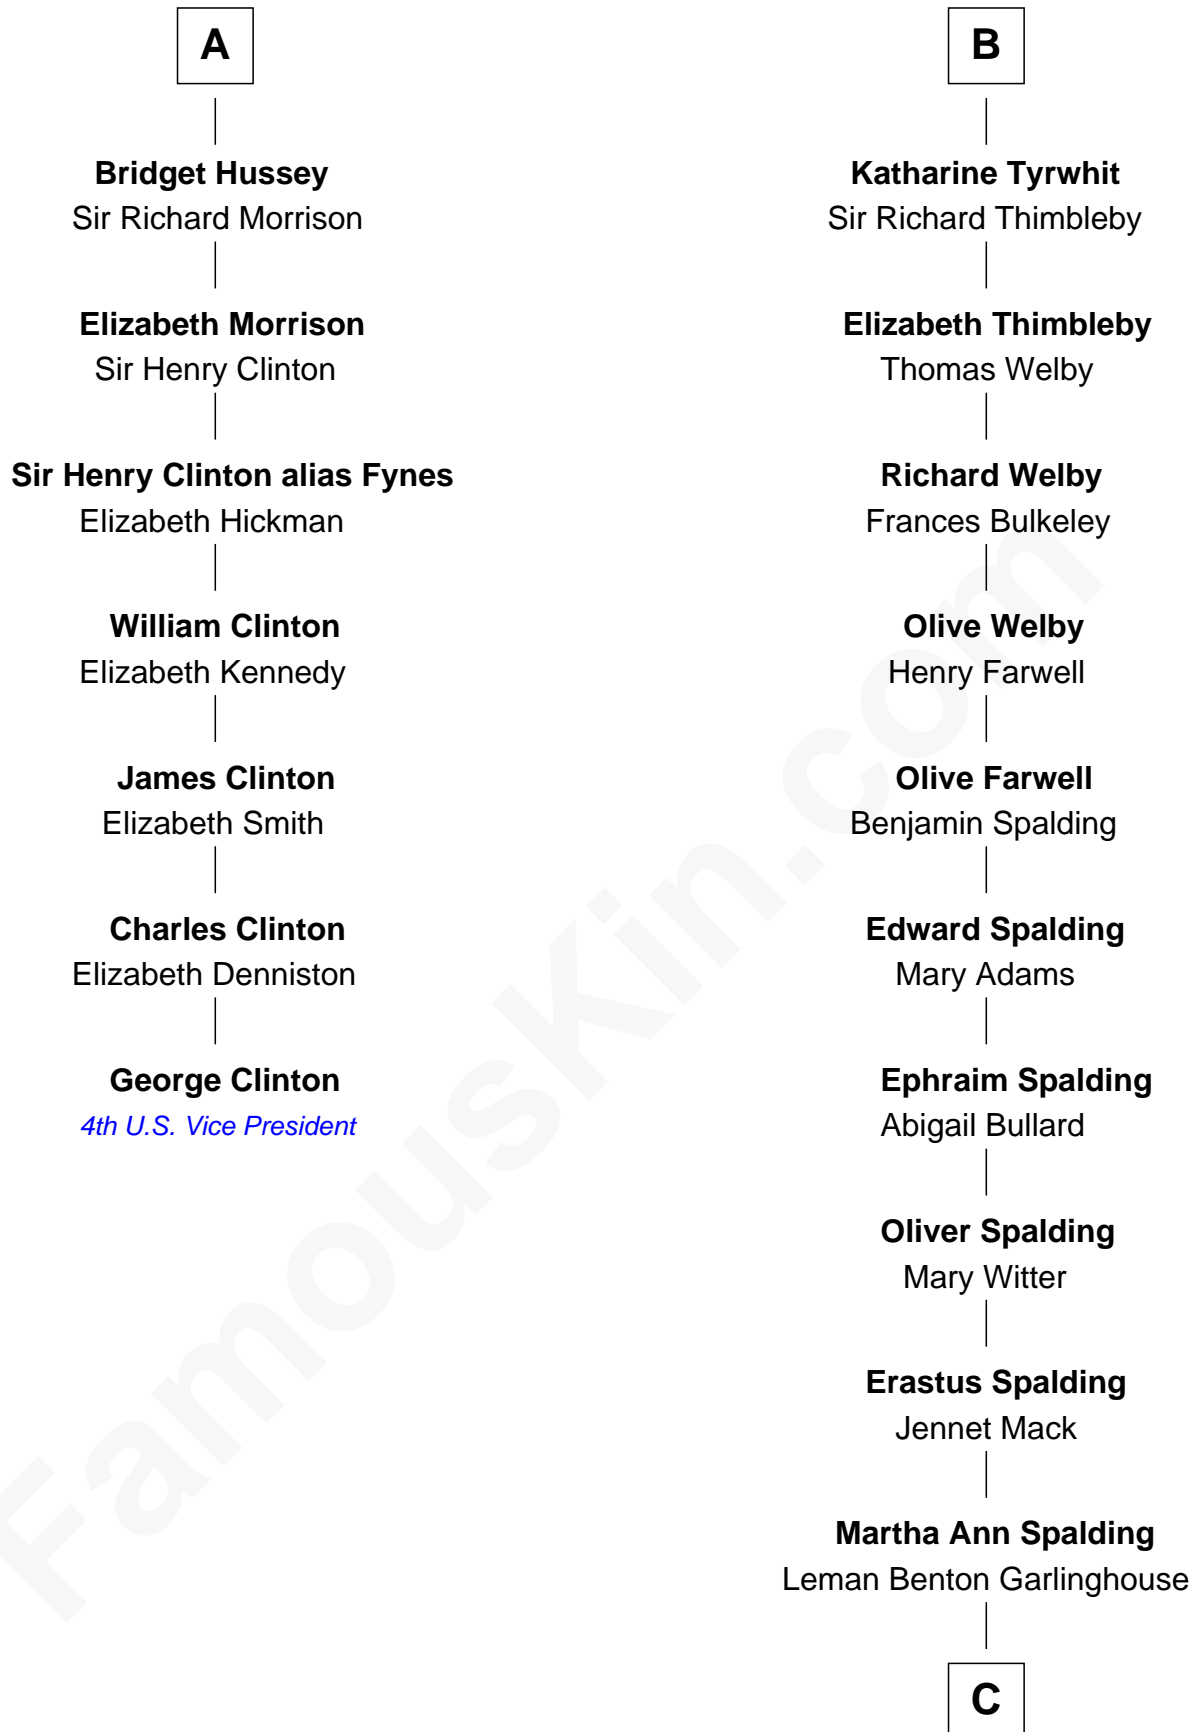

FamousKin.com Relationship Chart of

George Clinton

4th U.S. Vice President

13th cousin 6 times removed of

Katharine Hepburn

Movie Actress

Bartholomew de Badlesmere

Margaret de Clare

Sir Edmund Grey

Katherine Percy

George Grey

Catherine Herbert

Anne Grey

Sir John Hussey

A

Margaret de Badlesmere

Sir John de Tivetot

Sir Robert de Tivetot

Margaret Deincourt

Elizabeth de Tivetot

Sir Philip le Despencer

Margery Despencer

Sir Roger Wentworth

Agnes Wentworth

Sir Robert Constable

Anne Constable

William Tyrwhit

Sir Robert Tyrwhit

Maud Talboys

B

C

Caroline Garlinghouse
Alfred Augustus Houghton