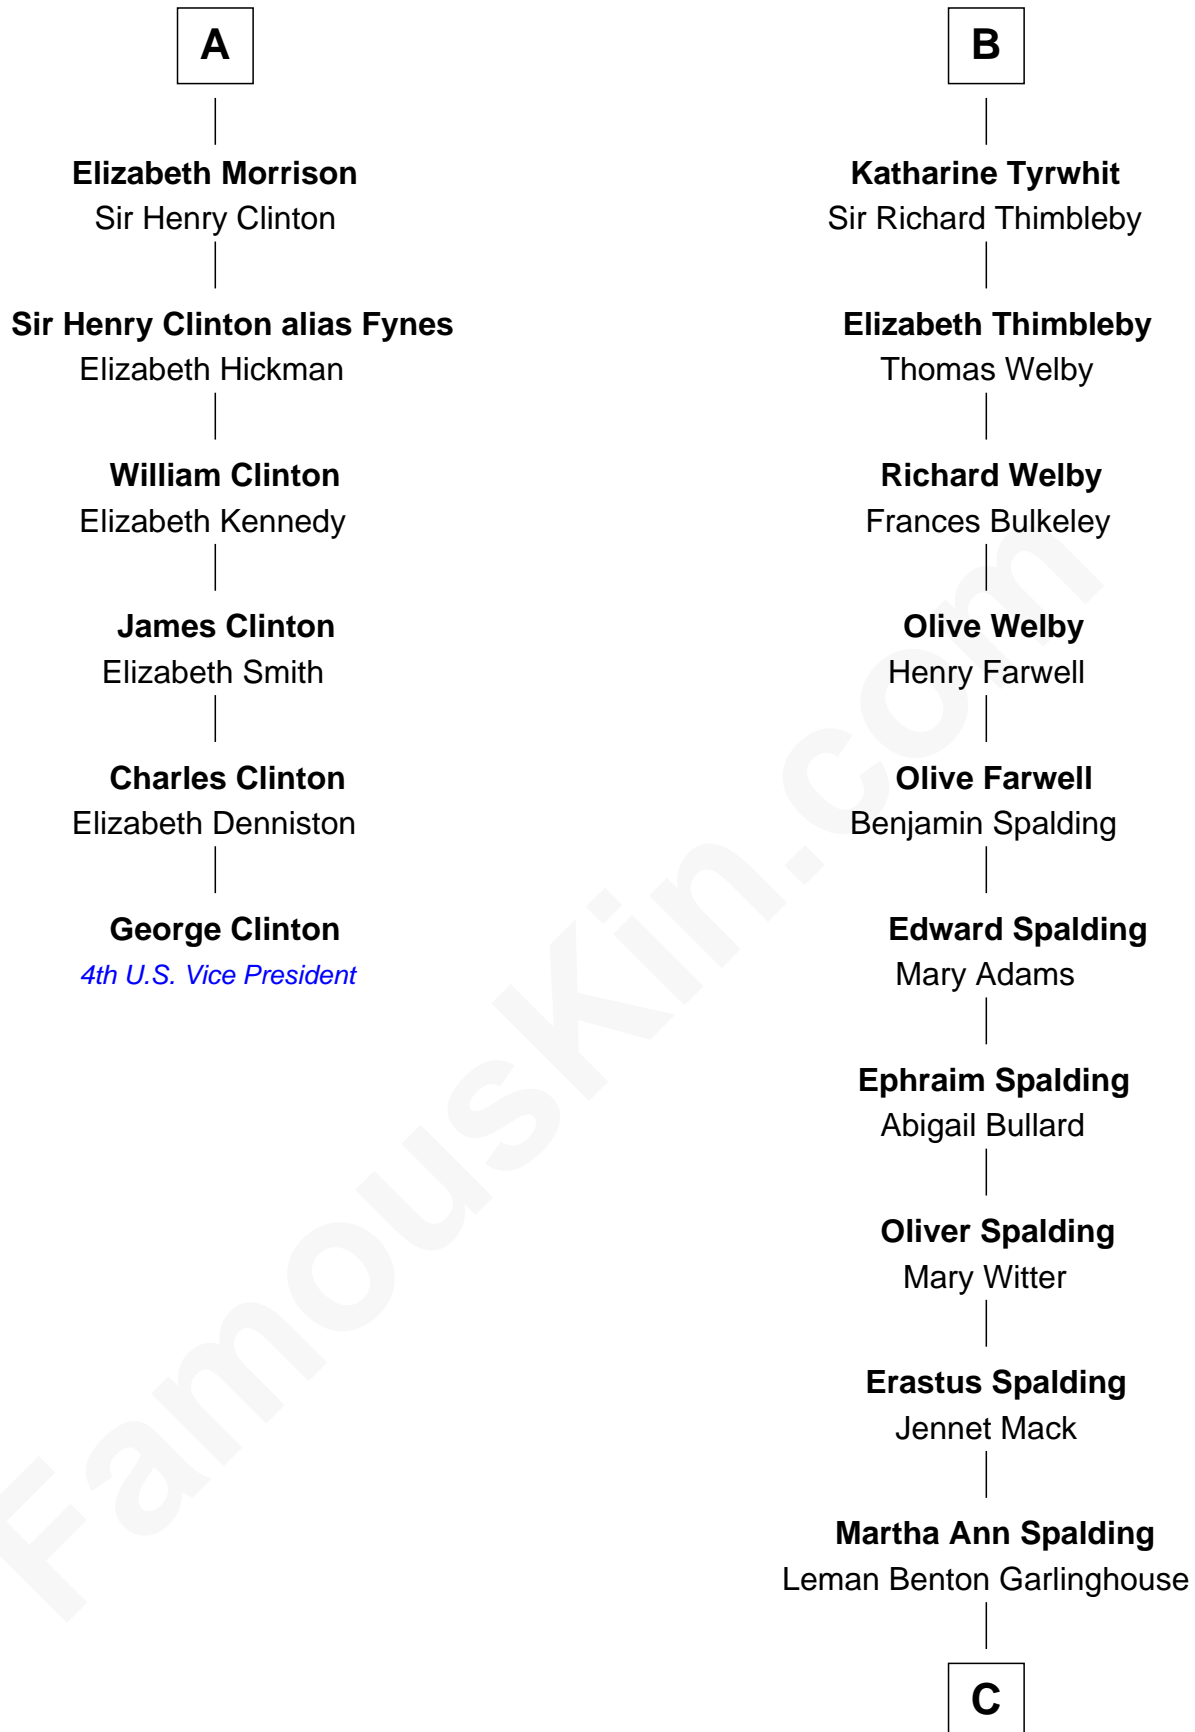

FamousKin.com Relationship Chart of

George Clinton

4th U.S. Vice President

12th cousin 7 times removed of

Katharine Hepburn

Movie Actress

Sir Robert de Holland

Maude la Zouche

C

Caroline Garlinghouse
Alfred Augustus Houghton

Katharine Martha Houghton
Thomas Norval Hepburn

Katharine Hepburn
Movie Actress

FamousKin.com