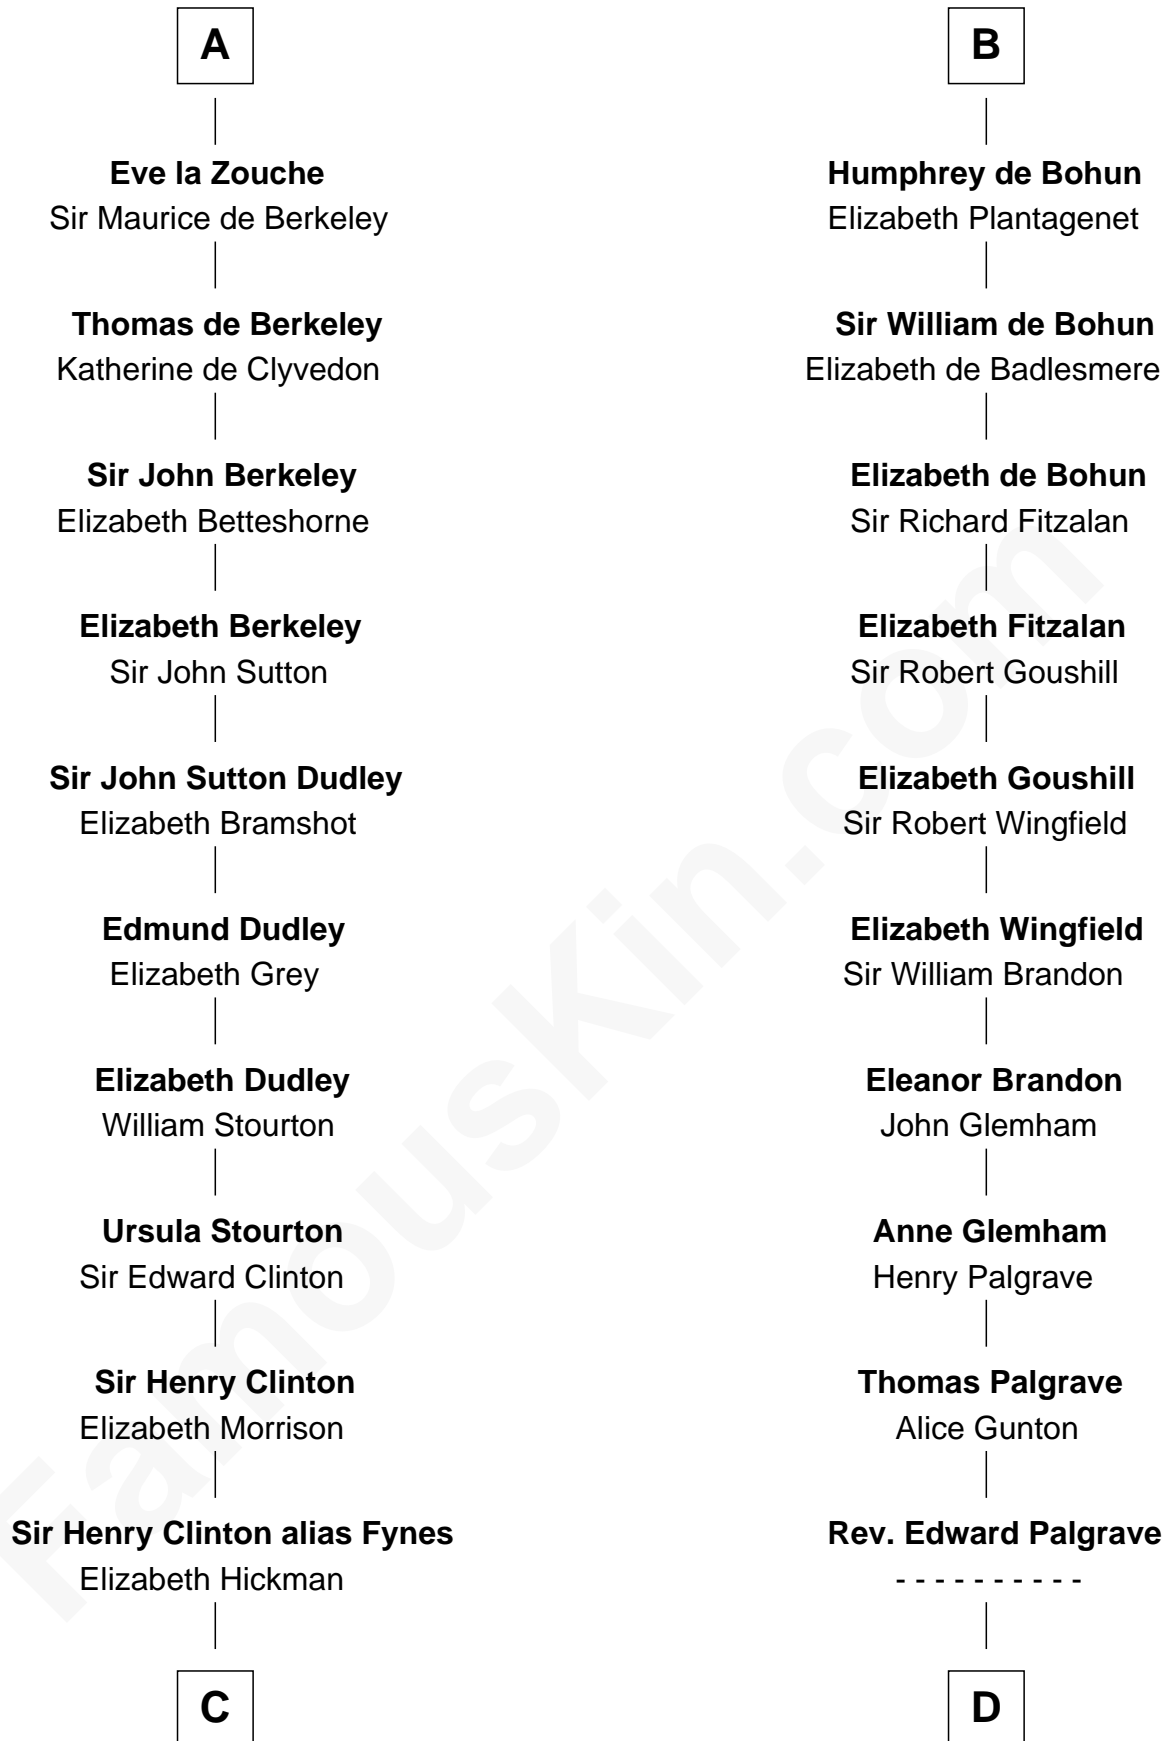

FamousKin.com Relationship Chart of

George Clinton

4th U.S. Vice President

20th cousin 1 time removed of

Roger Sherman

Signer of the Declaration of Independence

C

William Clinton
Elizabeth Kennedy

James Clinton
Elizabeth Smith

Charles Clinton
Elizabeth Denniston

George Clinton
4th U.S. Vice President

D

Dr. Richard Palgrave
Anna - - - - -

Mary Palgrave
Roger Wellington

Benjamin Wellington
Elizabeth Sweetman

Mehetable Wellington
William Sherman

Roger Sherman
Signer of Declaration of Independence

FamousKin.com